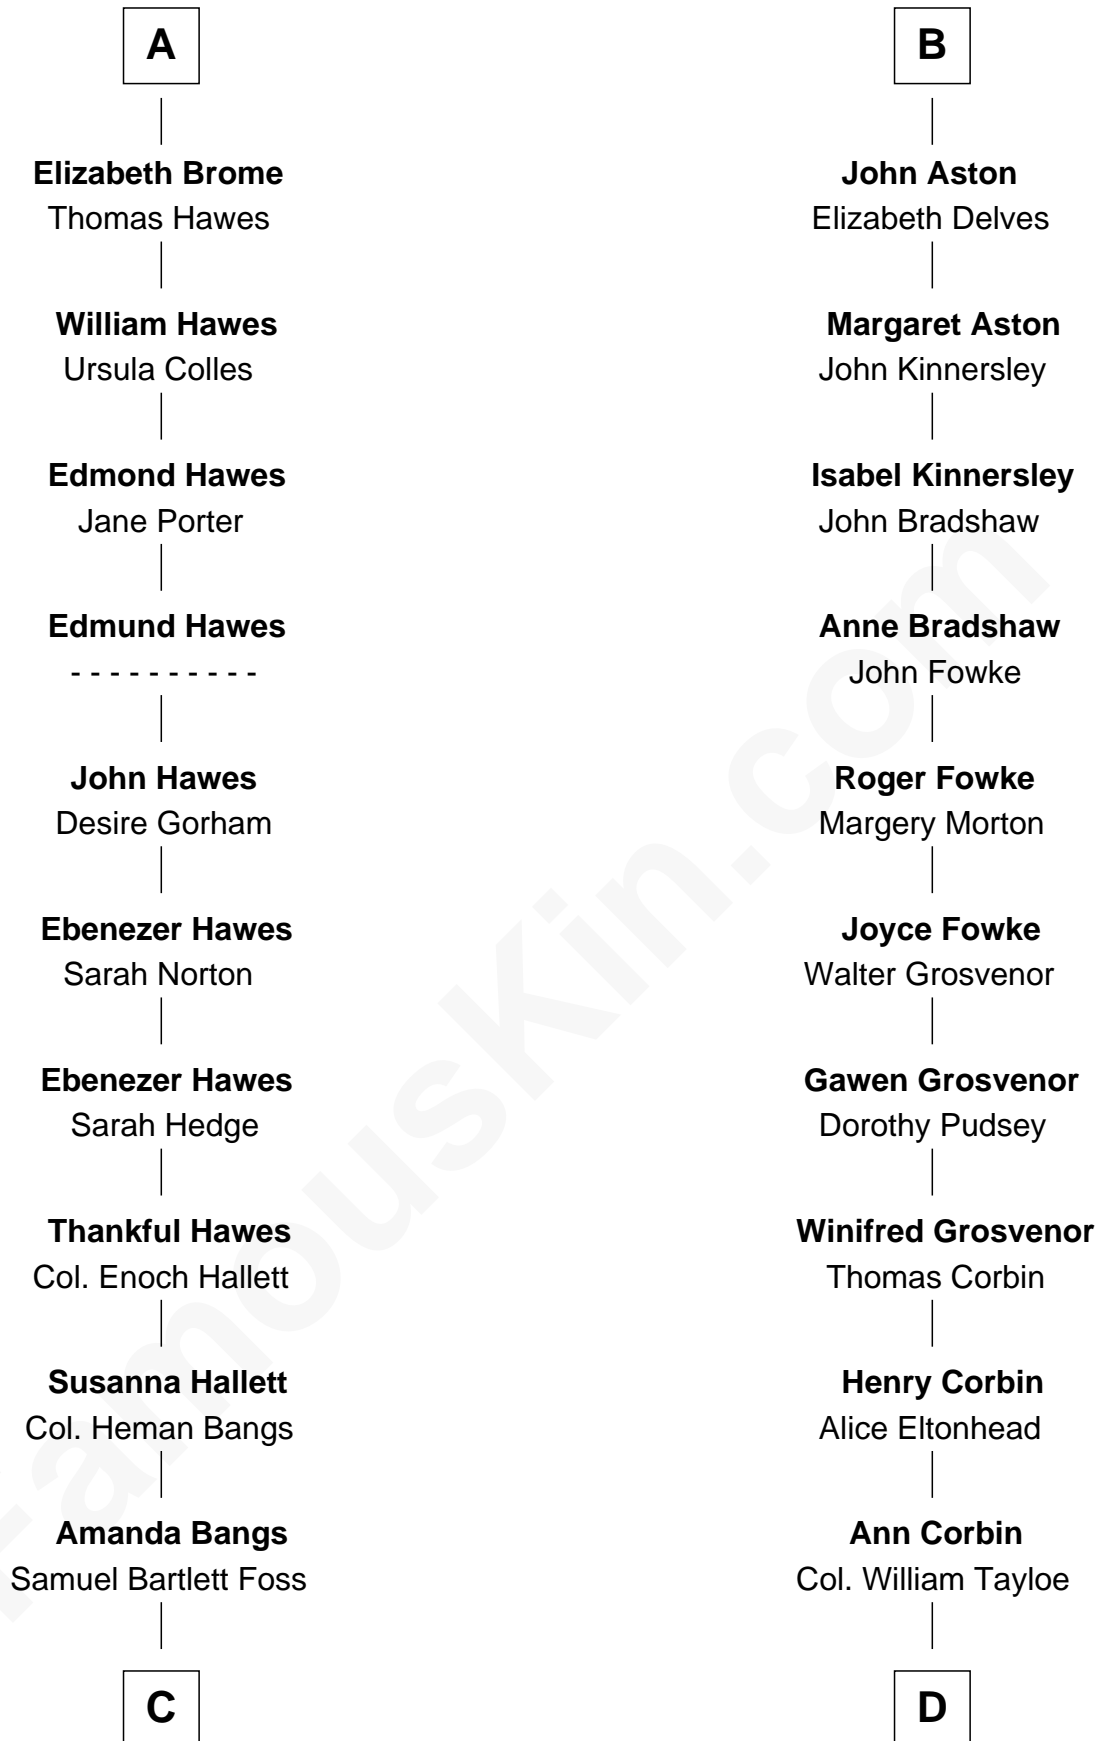

FamousKin.com

Relationship Chart of Eugene Foss

45th Governor of Massachusetts

18th cousin 2 times removed of

Edward Lloyd V

13th Governor of Maryland

Sir Robert de Ros

Isabel de Aubeney

C

George Edmund Foss
Marcia Cordelia Noble

Eugene Foss
45th Governor of Massachusetts

D

John Tayloe
Elizabeth Gwynn

John Tayloe
Rebecca Plater

Elizabeth Tayloe
Col. Edward Lloyd

Edward Lloyd V
13th Governor of Maryland