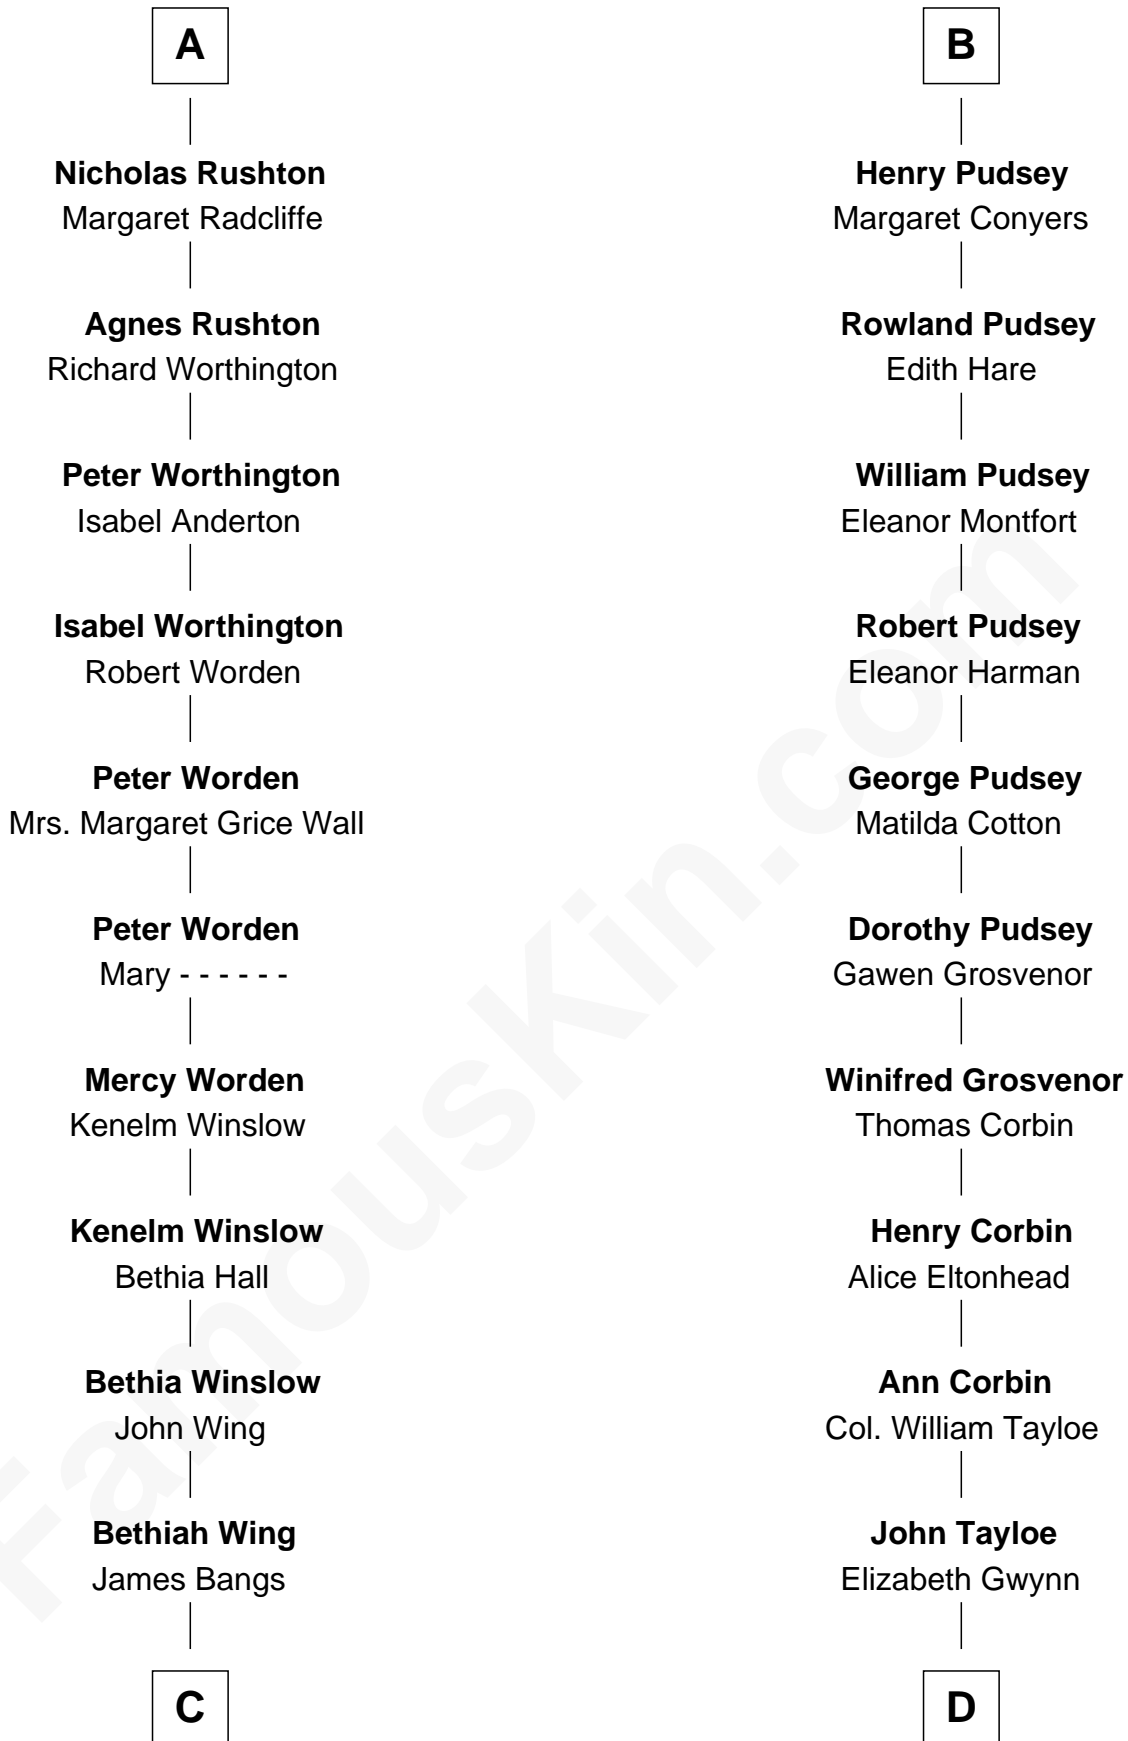

FamousKin.com

Relationship Chart of Eugene Foss

45th Governor of Massachusetts

19th cousin 2 times removed of

Edward Lloyd V

13th Governor of Maryland

Sir William de Ros

Eustache Fitz Ralph

Elizabeth Tayloe
Col. Edward Lloyd

Edward Lloyd V
13th Governor of Maryland

FamousKin.com