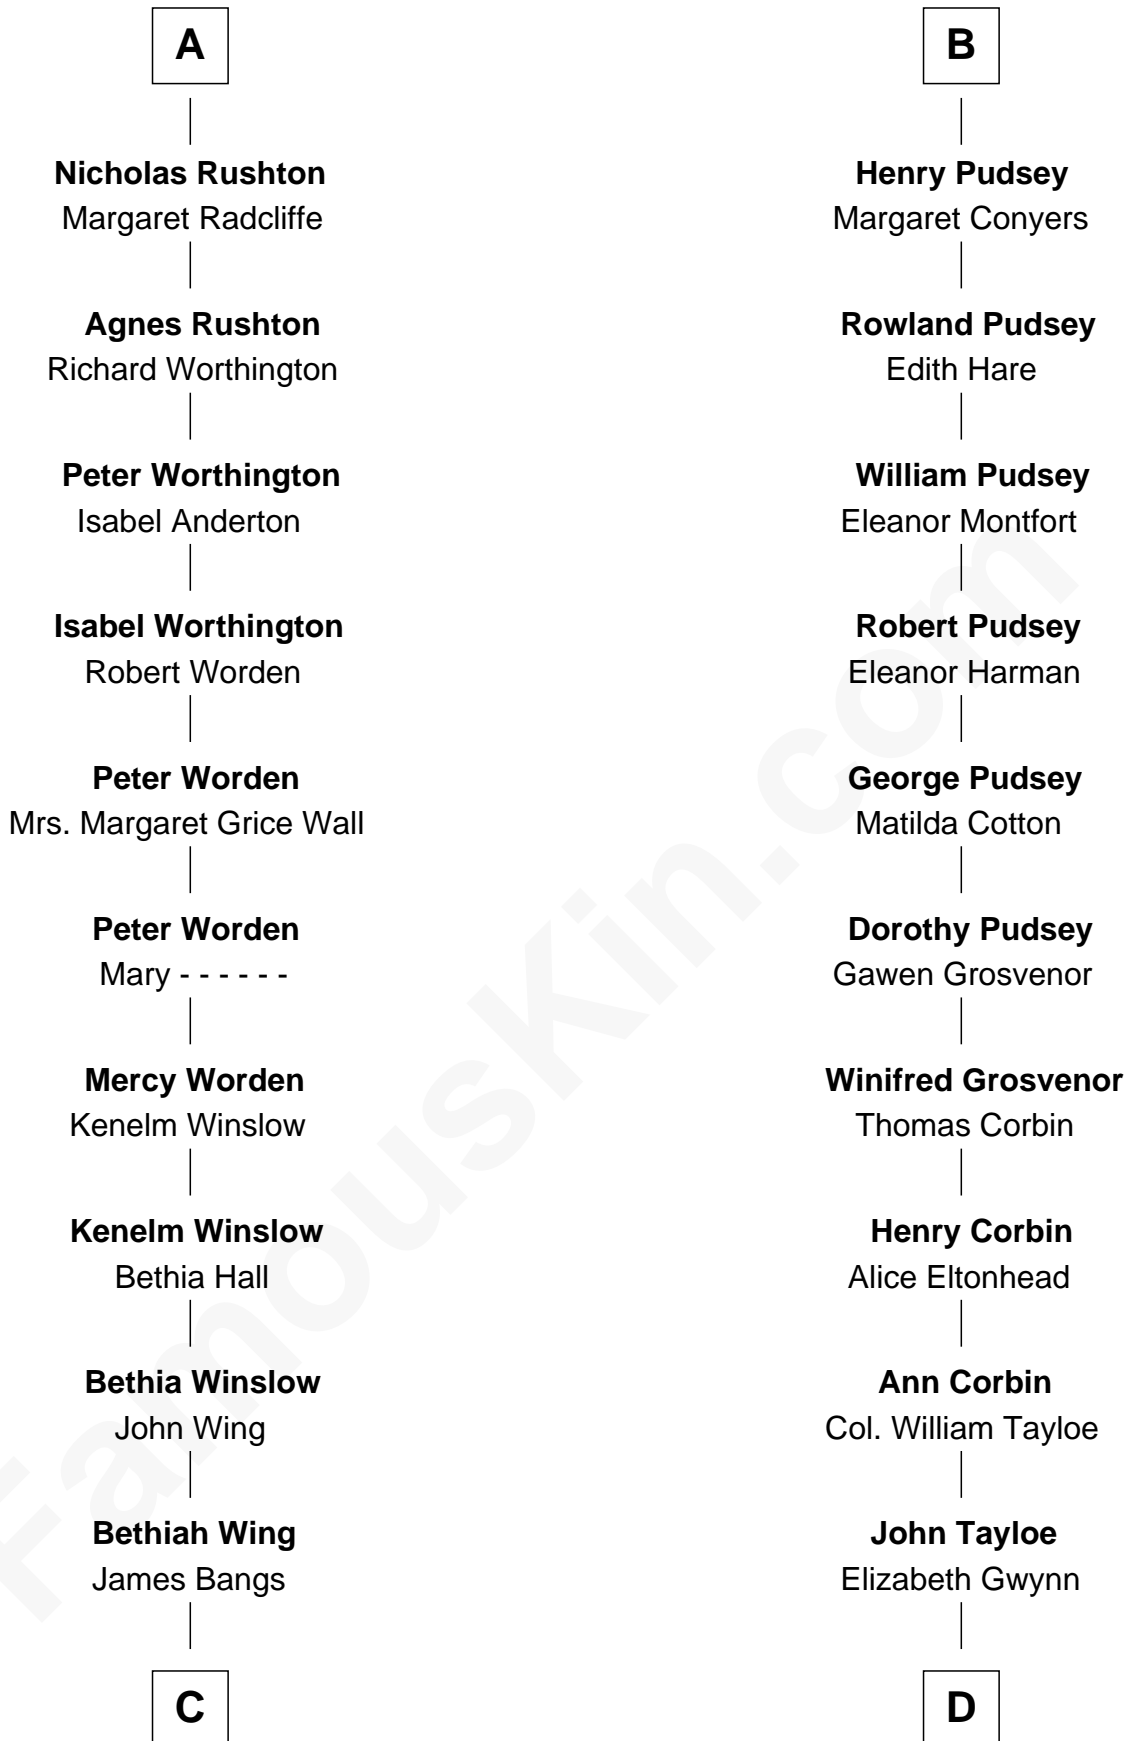

## Relationship Chart of Eugene Foss

45th Governor of Massachusetts

21st cousin of

**Henry Lloyd**

40th Governor of Maryland

**Sir William de Ros**  
Eustache Fitz Ralph

**C**

**James Bangs**  
Susanna Hallett