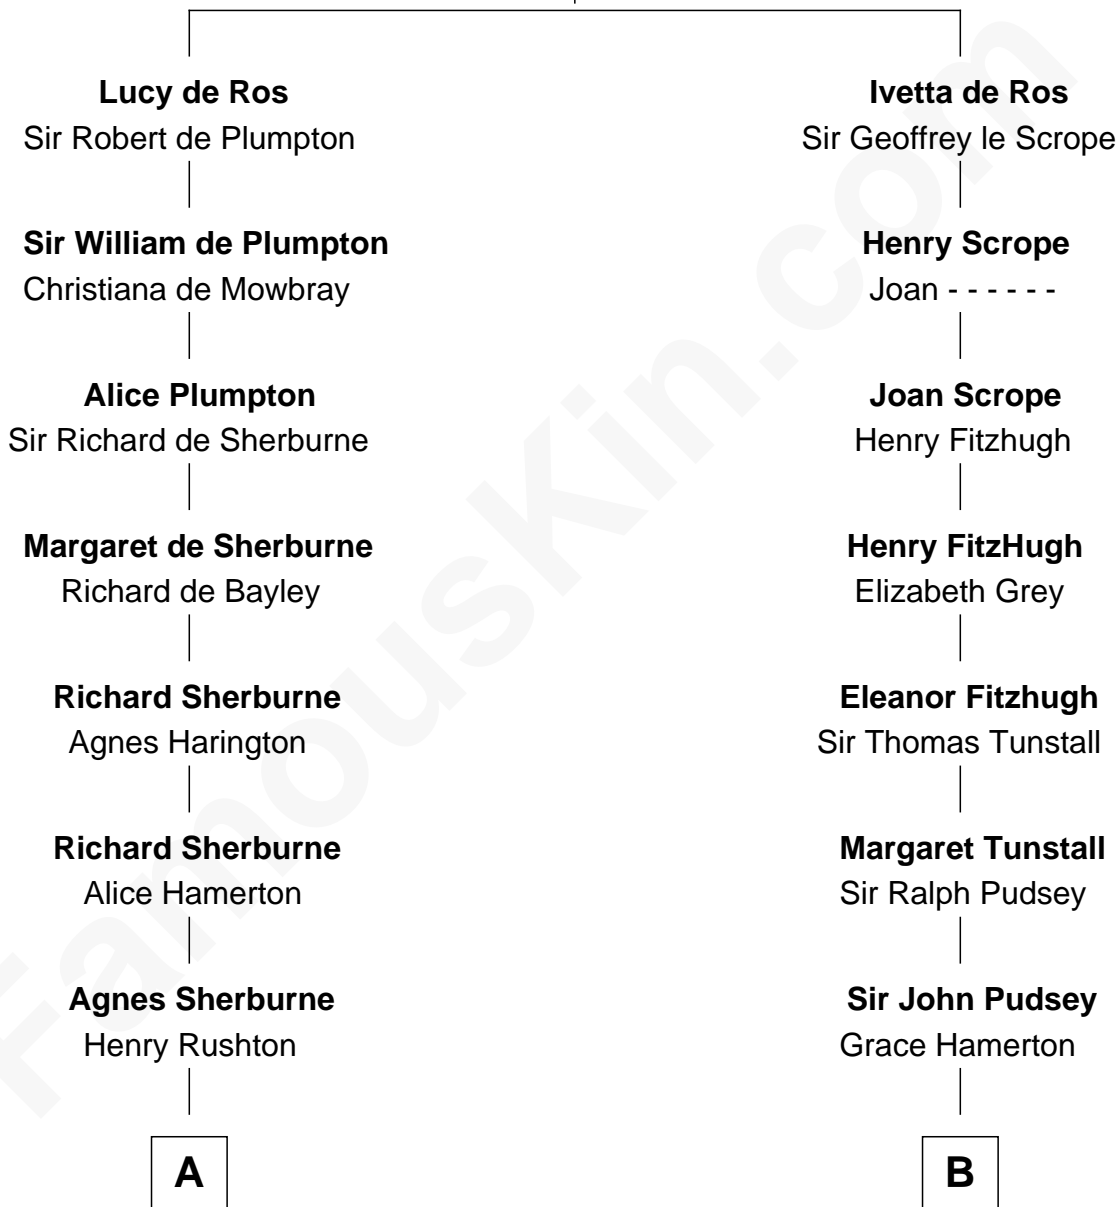

## Relationship Chart of Eugene Foss

45th Governor of Massachusetts

21st cousin of

**Henry Lloyd**

40th Governor of Maryland

**Sir William de Ros**  
Eustache Fitz Ralph

**C**

**James Bangs**  
Susanna Hallett

**Col. Heman Bangs**  
Susanna Hallett

**Amanda Bangs**  
Samuel Bartlett Foss

**George Edmund Foss**  
Marcia Cordelia Noble

**Eugene Foss**  
*45th Governor of Massachusetts*

**D**

**John Tayloe**  
Rebecca Plater