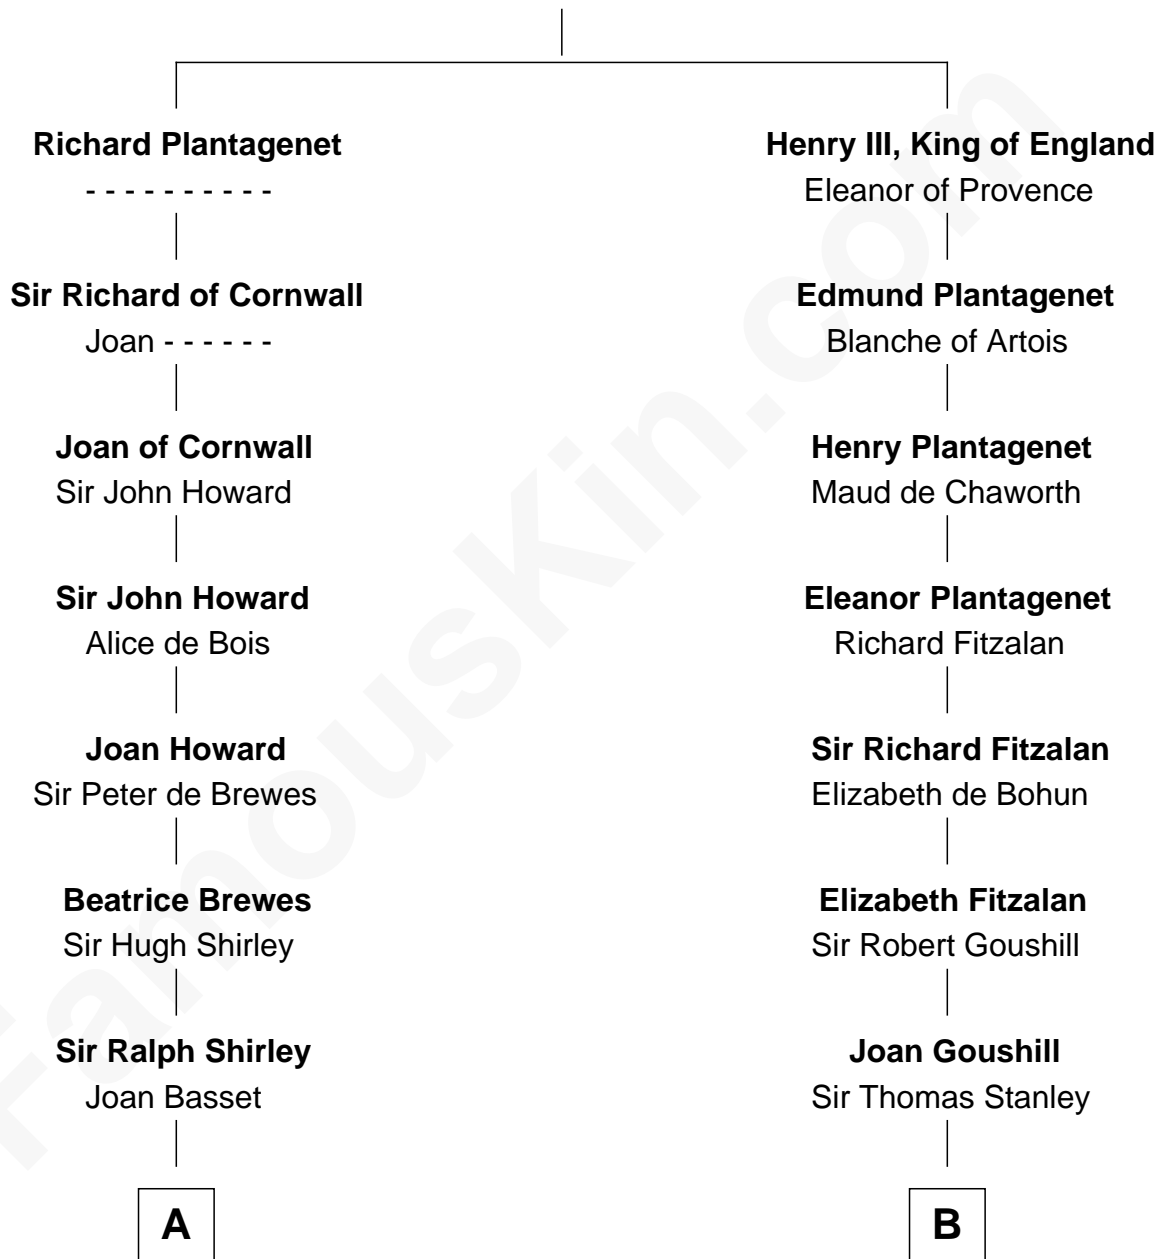

FamousKin.com

Relationship Chart of Eugene Foss

45th Governor of Massachusetts

18th cousin 2 times removed of

Charles Goldsborough

16th Governor of Maryland

John, King of England

Isabelle of Angoulême

C

Susanna Hallett
Col. Heman Bangs

Amanda Bangs
Samuel Bartlett Foss

George Edmund Foss
Marcia Cordelia Noble

Eugene Foss
45th Governor of Massachusetts

D

Anna Maria Tilghman
Charles Goldsborough

Charles Goldsborough
16th Governor of Maryland