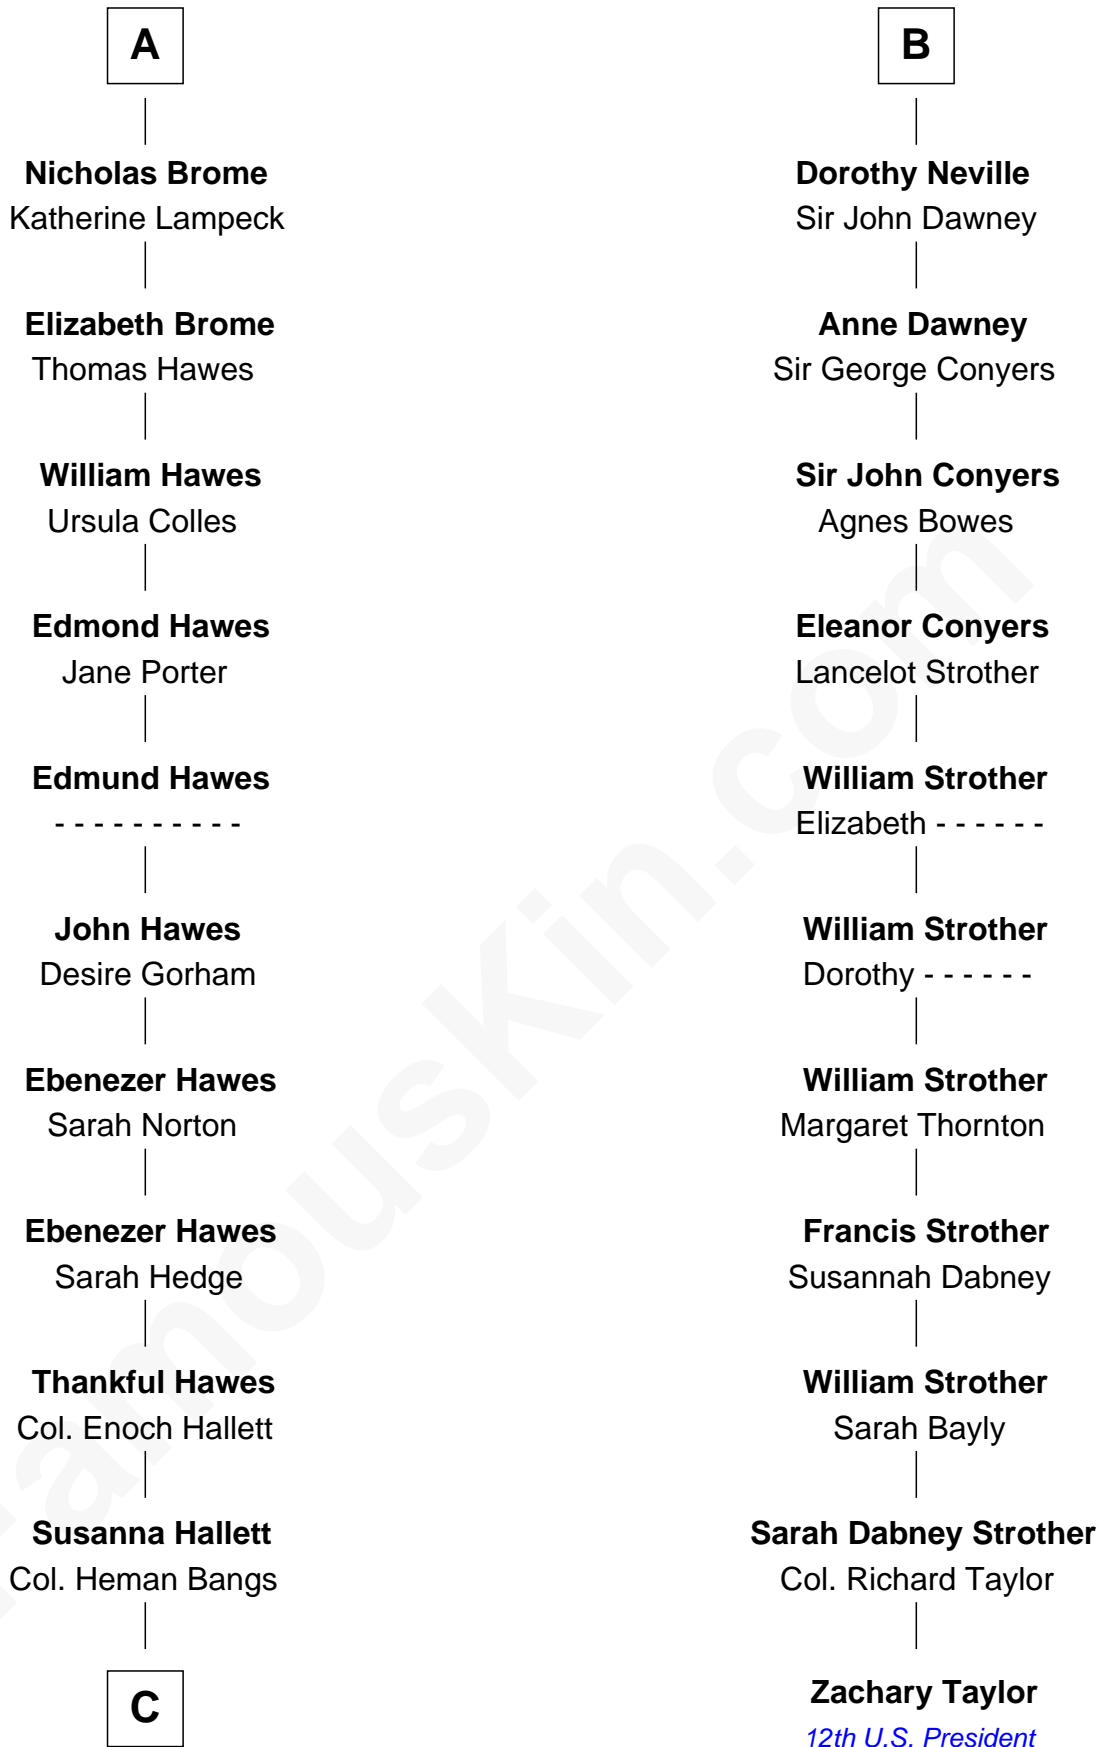

FamousKin.com

Relationship Chart of Eugene Foss

45th Governor of Massachusetts

17th cousin 2 times removed of

Zachary Taylor

12th U.S. President

Sir James de Audley

Ela Longespee

Iseult de Mortimer

Alice de Audley

Sir Ralph de Neville

Sir John de Neville

Maude de Percy

Sir Ralph Neville

Joan Beaufort

George Neville

Elizabeth Beauchamp

Sir Henry Neville

Joan Bouchier

Sir Richard Neville

Anne Stafford

B

C

—
Amanda Bangs
Samuel Bartlett Foss

—
George Edmund Foss
Marcia Cordelia Noble

—
Eugene Foss
45th Governor of Massachusetts

FamousKin.com