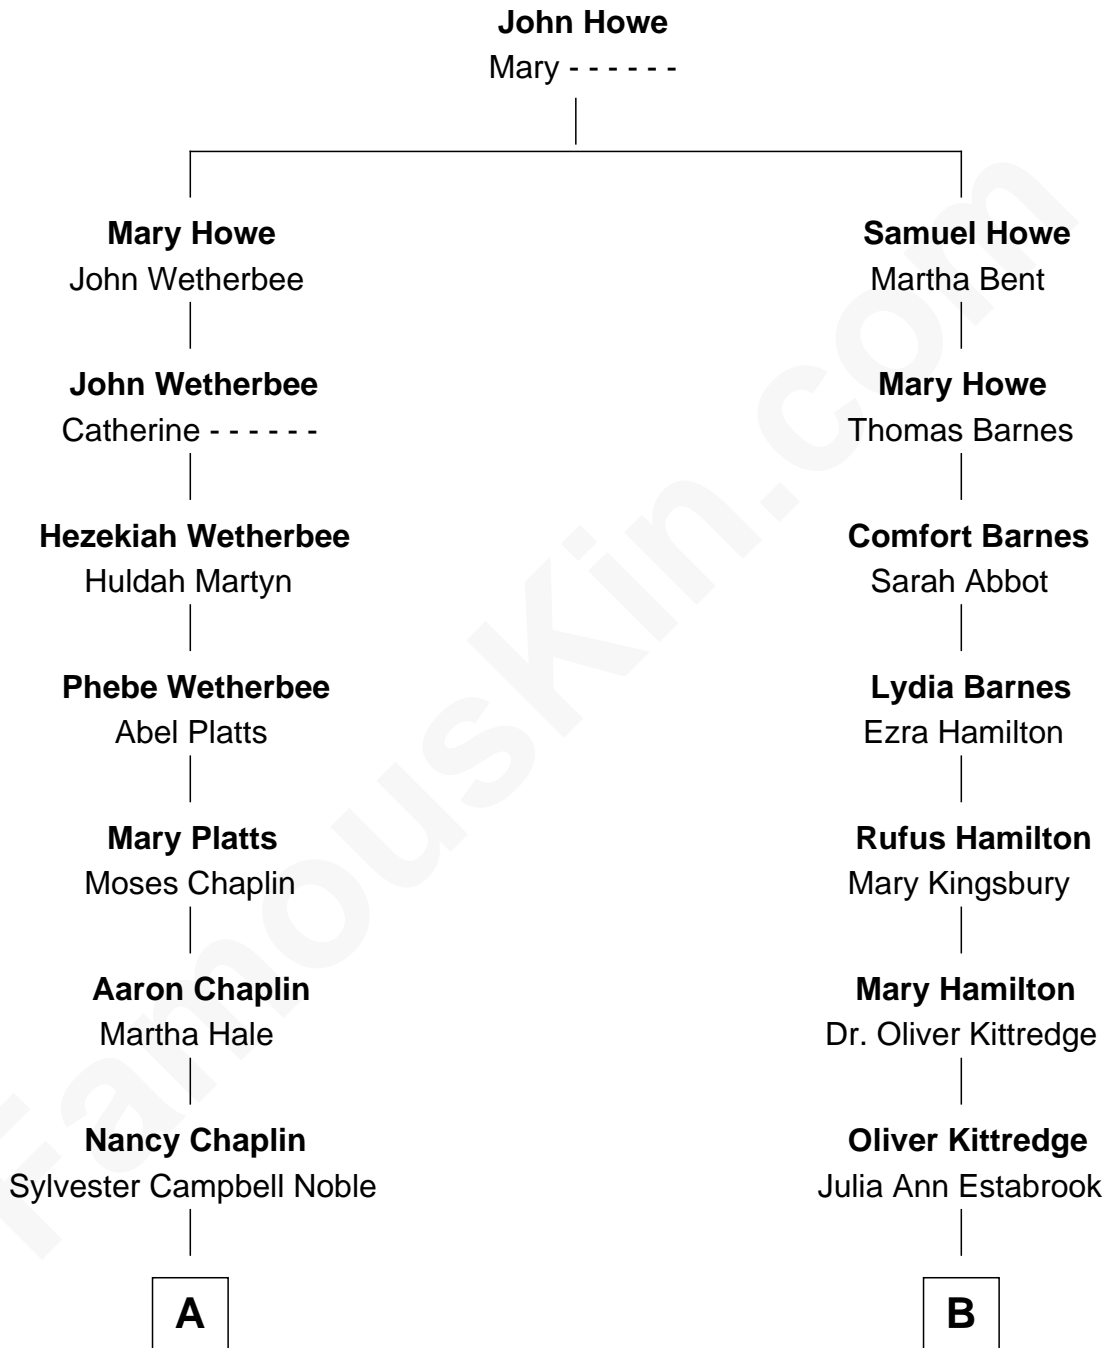

# FamousKin.com

## Relationship Chart of Eugene Foss

45th Governor of Massachusetts

8th cousin 1 time removed of

**Thomas J. Watson, Jr.**  
President and CEO of I.B.M.

**A**

**Marcia Cordelia Noble**  
George Edmund Foss

**Eugene Foss**  
*45th Governor of Massachusetts*

**B**

**Arthur Melville Kittredge**  
Mary Jeannette Broadwell

**Mary Jeannette Kittredge**  
Thomas John Watson

**Thomas J. Watson, Jr.**  
*President and CEO of I.B.M.*