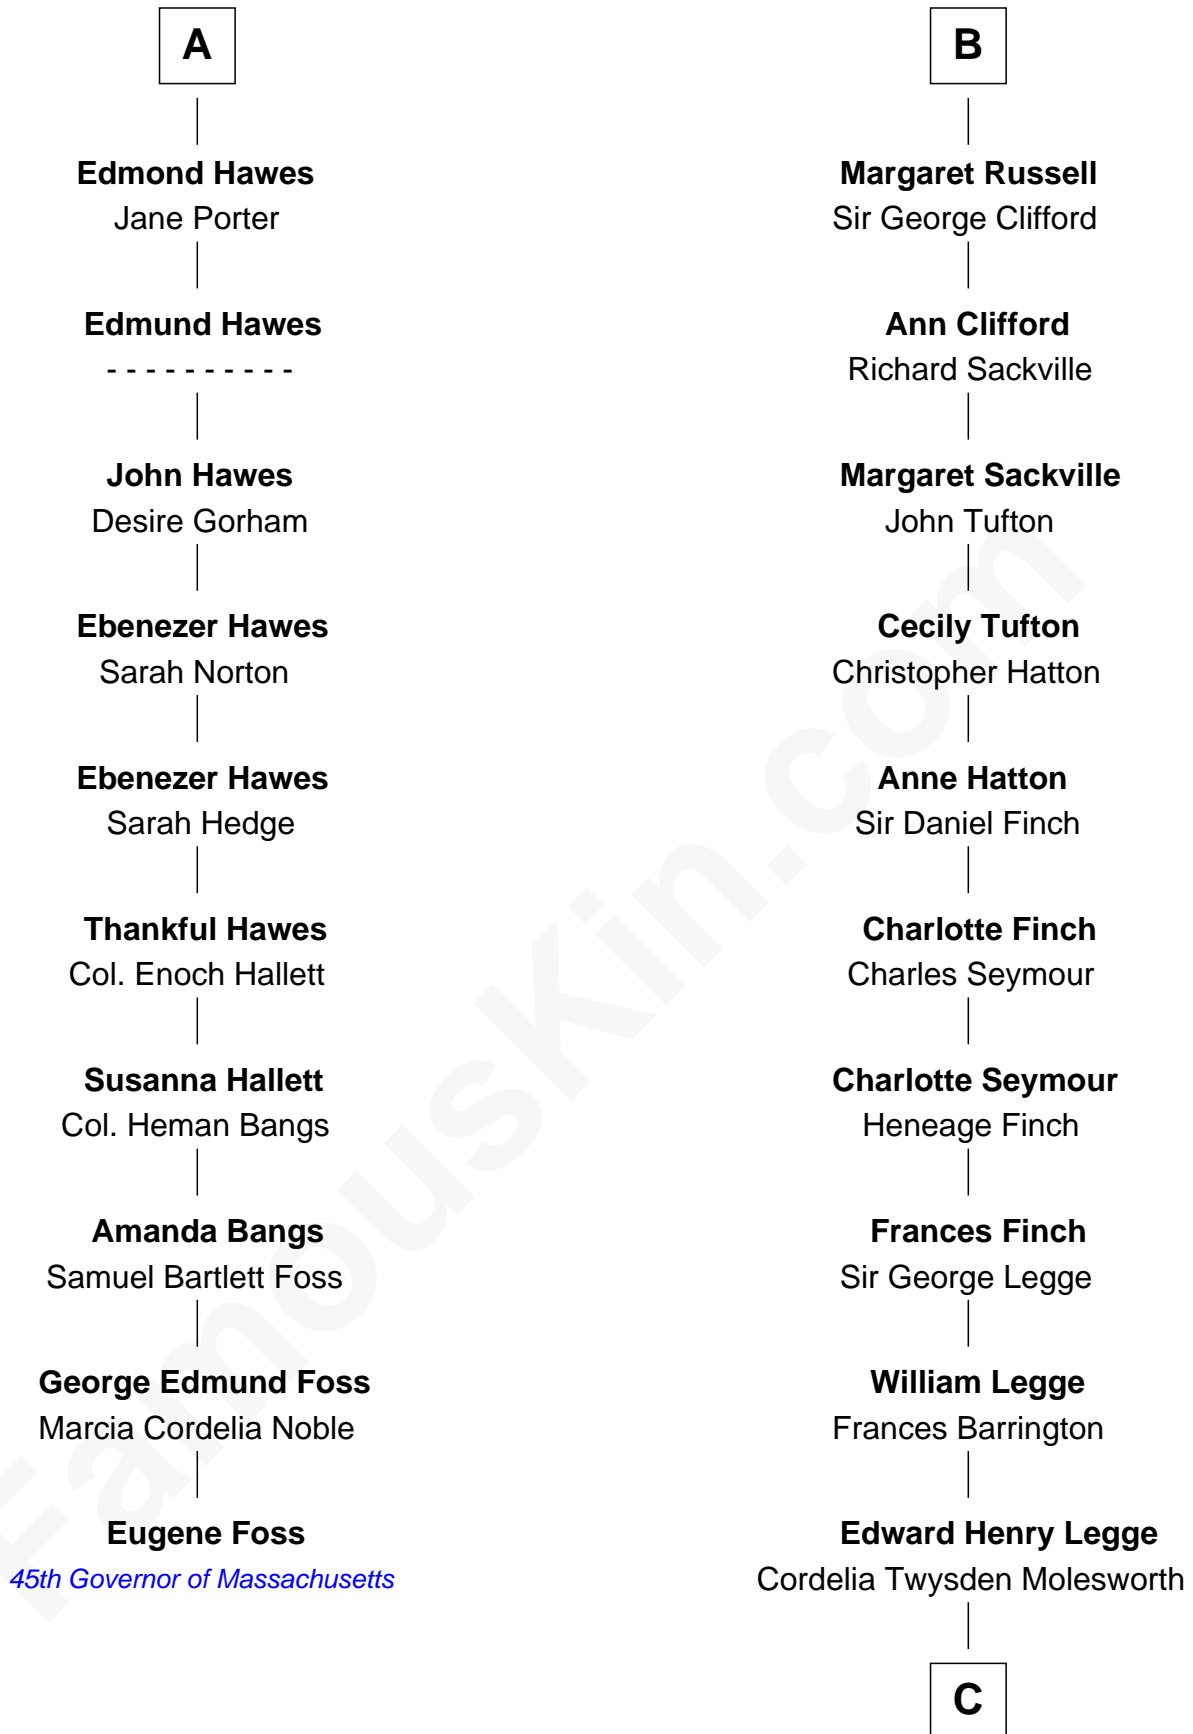

## Relationship Chart of Eugene Foss

45th Governor of Massachusetts

16th cousin 4 times removed of

**Kit Harington**

TV Actor - "Game of Thrones"

**Sir John Howard**

Alice de Bois

**C**

**Lois Marjorie Legge**  
Ernest Wriothesley Denny

**Lavender Cecilia Denny**  
John Charles Dundas Harington

**Sir David Richard Harington**  
Deborah Jane Catesby

**Kit Harington**

*TV Actor - "Game of Thrones"*