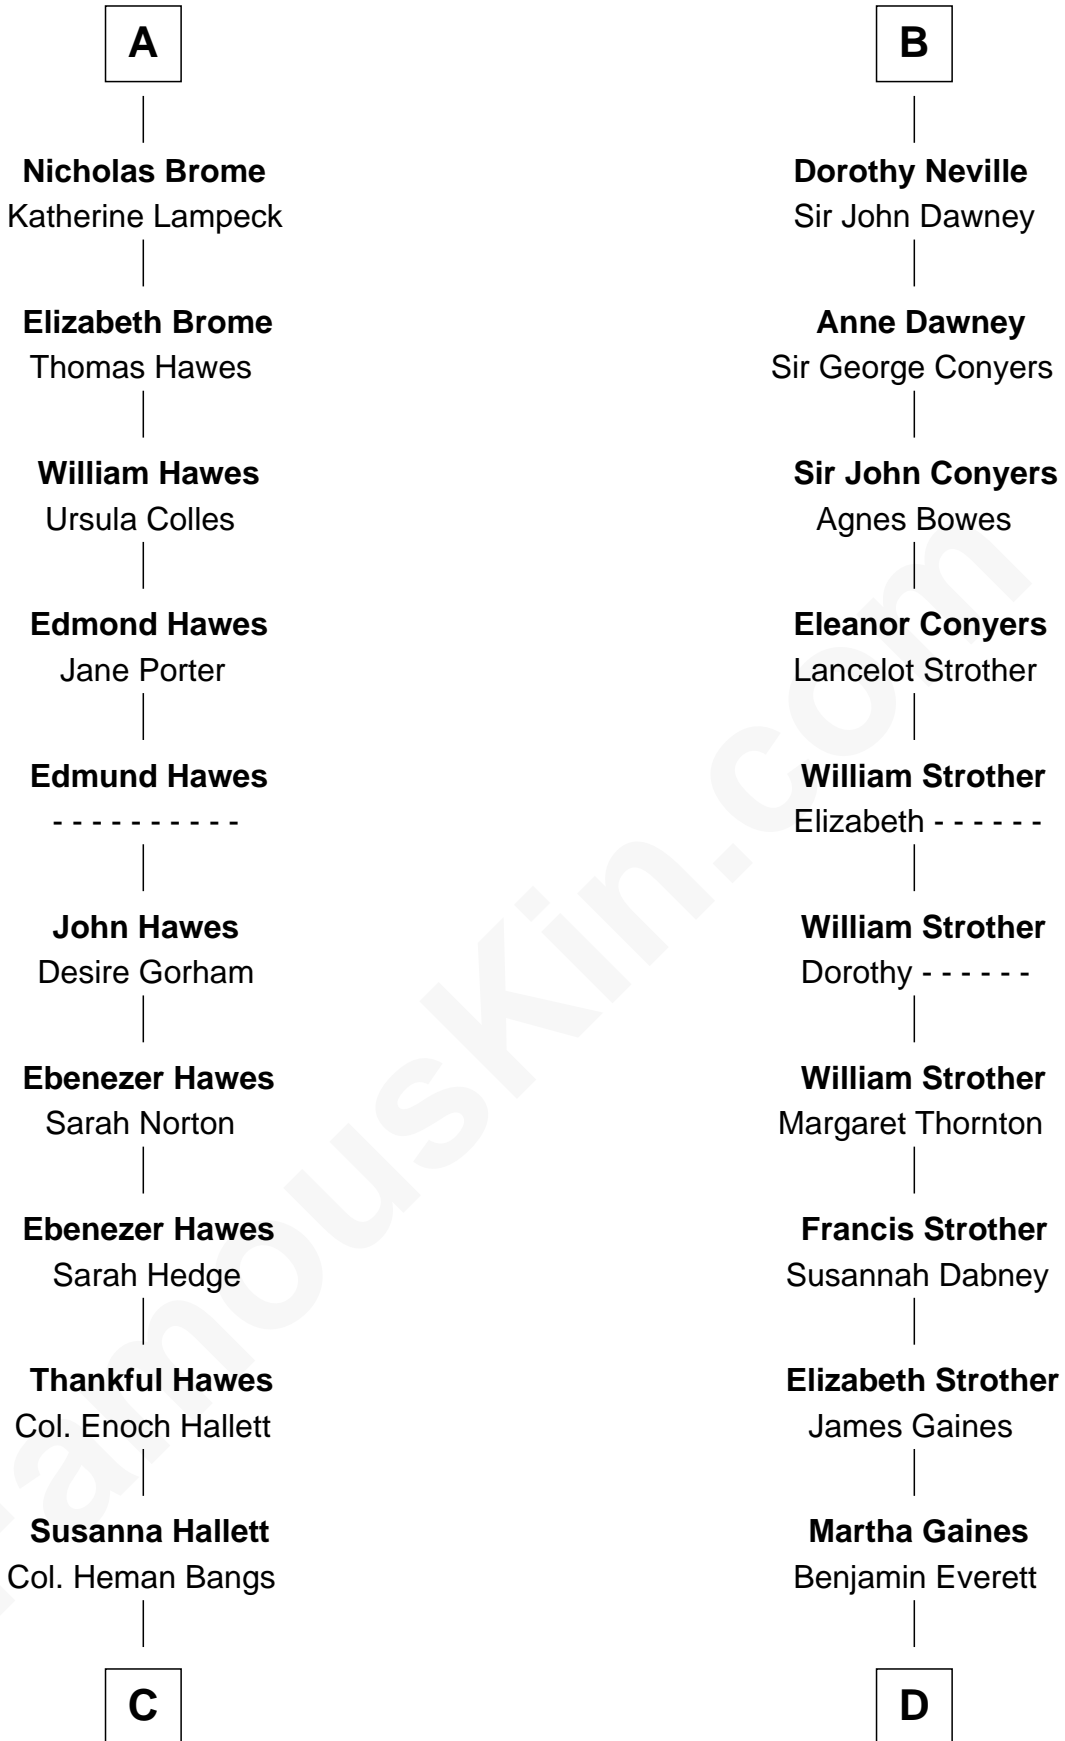

FamousKin.com

Relationship Chart of Eugene Foss

45th Governor of Massachusetts

19th cousin 2 times removed of

William H. Macy

TV and Movie Actor

Sir James de Audley

Ela Longespee

Elizabeth Beauchamp

Sir Henry Neville

Joan Bouchier

Sir Richard Neville

Anne Stafford

B

C

Amanda Bangs
Samuel Bartlett Foss

George Edmund Foss
Marcia Cordelia Noble

Eugene Foss
45th Governor of Massachusetts

D

Dr. George Gaines Everitt
Mary A. Mayers

Horace Benjamin Everitt
Martha Leticia Roberts

Mary Lois Everitt
Clement Overstreet