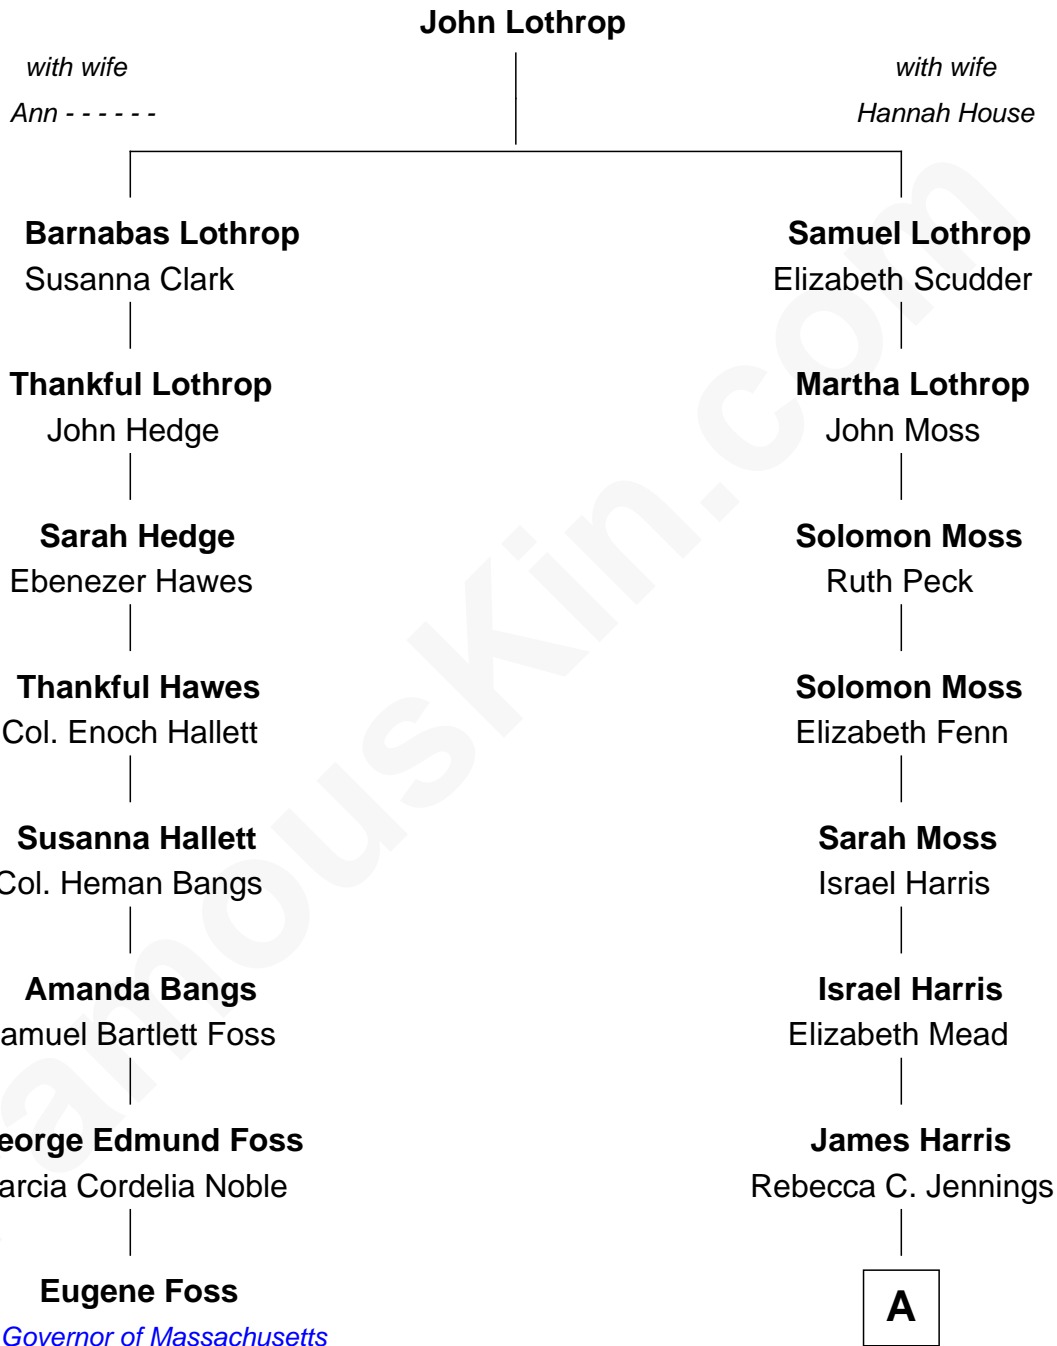

FamousKin.com

Relationship Chart of Eugene Foss

45th Governor of Massachusetts

7th cousin 5 times removed of

Ethan Hawke

Actor, Director, Screenwriter, Novelist

A

Israel Hopkins Harris

Caroline E. Bunnell

Laura Harris

John Jacob Mosher

Edith S. Mosher

Ronald M. Hawke

Frank Taylor Hawke

Betty Virginia Hartsock

James Steven Hawke