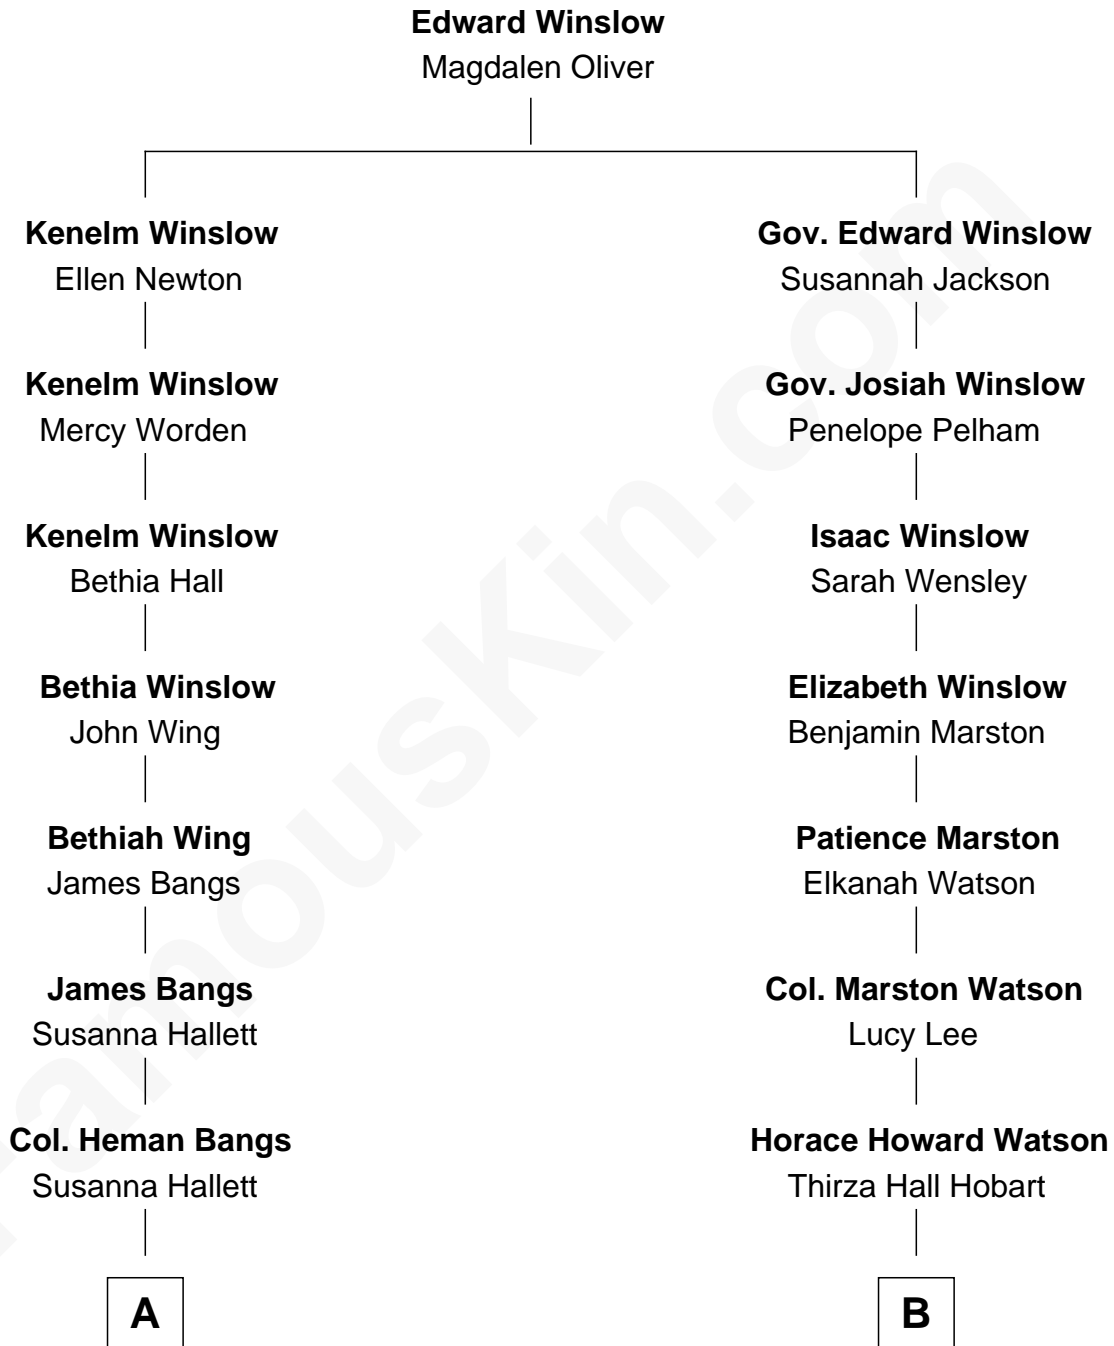

FamousKin.com

Relationship Chart of Eugene Foss

45th Governor of Massachusetts

9th cousin 3 times removed of

John Cena

Movie Actor and WWE Pro Wrestler

A

Amanda Bangs
Samuel Bartlett Foss

George Edmund Foss
Marcia Cordelia Noble

Eugene Foss
45th Governor of Massachusetts

B

Agnes Lee Watson
Charles Nichols

Charles H. Nichols
Martha Emma Dix

Charles Nichols
Julia Ellen Skelton

Natalie Nichols
Ulysses John Lupien