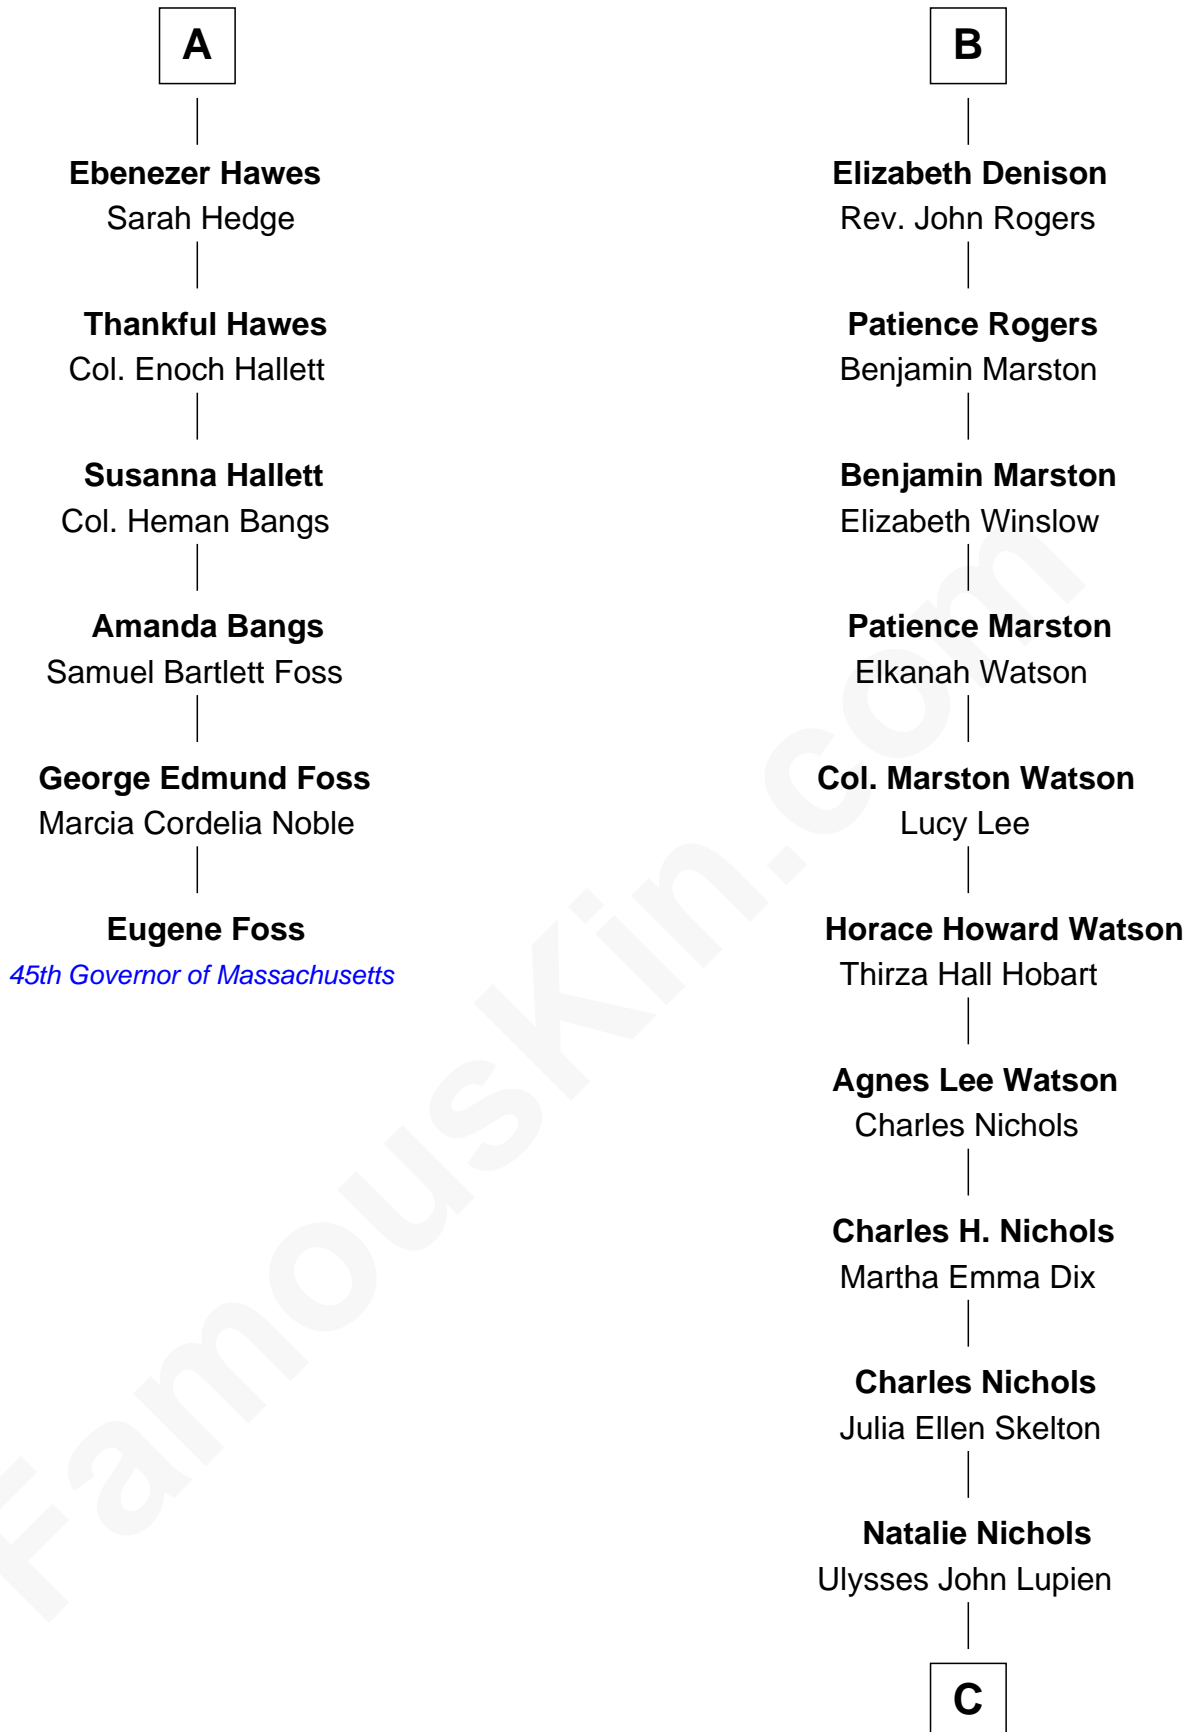

## Relationship Chart of Eugene Foss

45th Governor of Massachusetts

12th cousin 6 times removed of

**John Cena**

Movie Actor and WWE Pro Wrestler

**C**

Carol Frances Lupien

John Joseph Cena