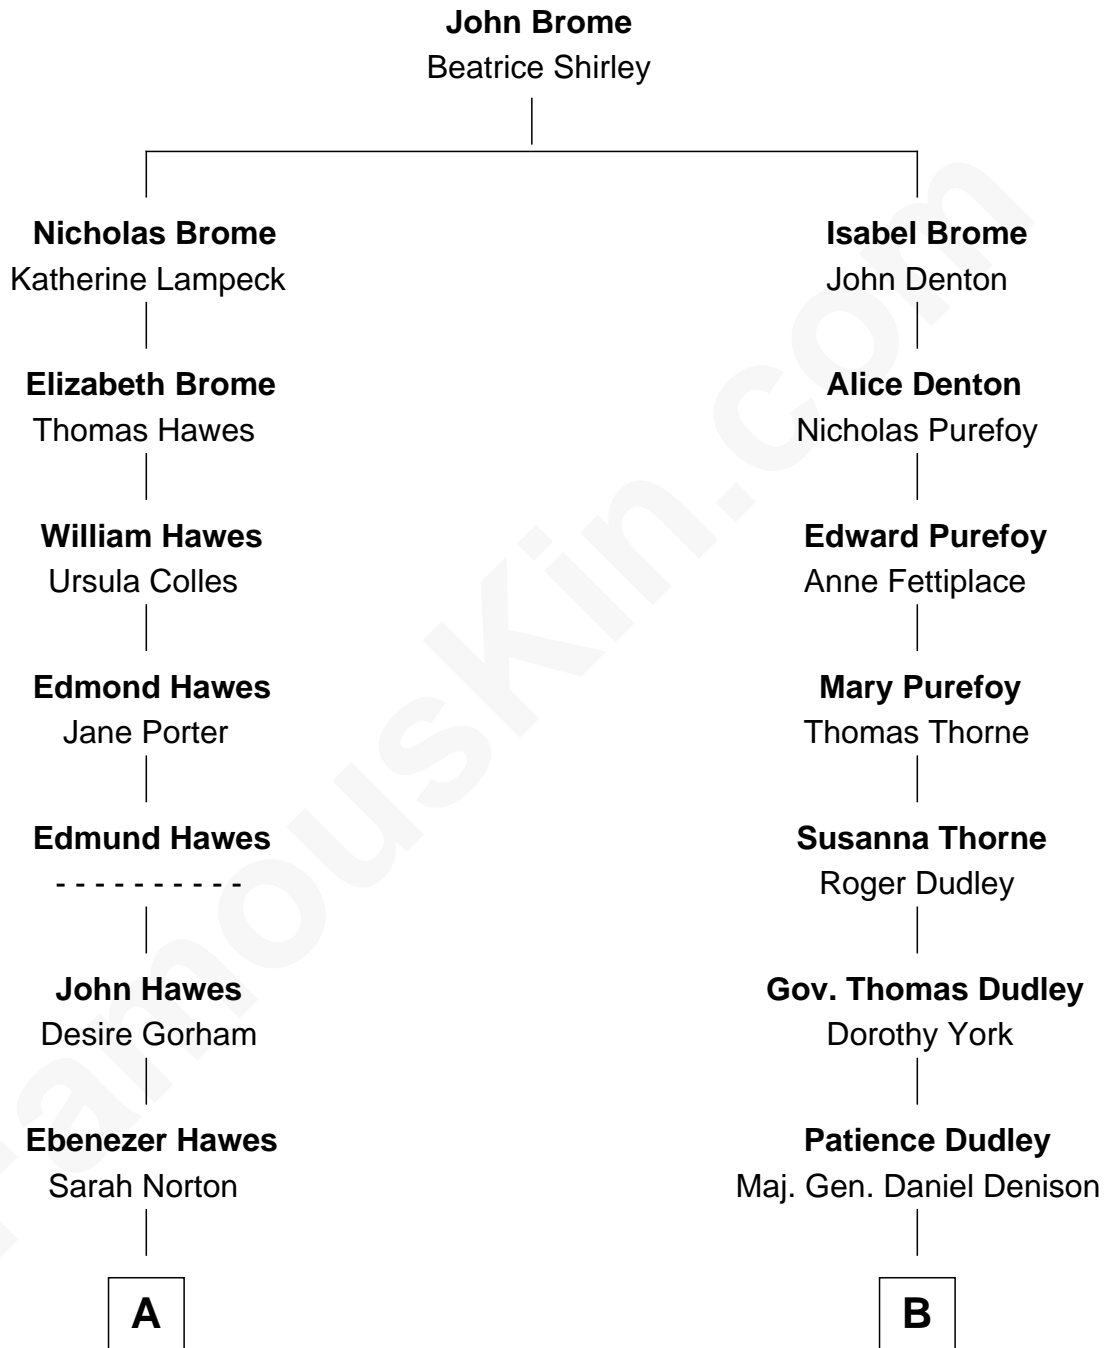

# FamousKin.com

## Relationship Chart of Eugene Foss

45th Governor of Massachusetts

12th cousin 6 times removed of

**John Cena**

Movie Actor and WWE Pro Wrestler

**C**

Carol Frances Lupien

John Joseph Cena