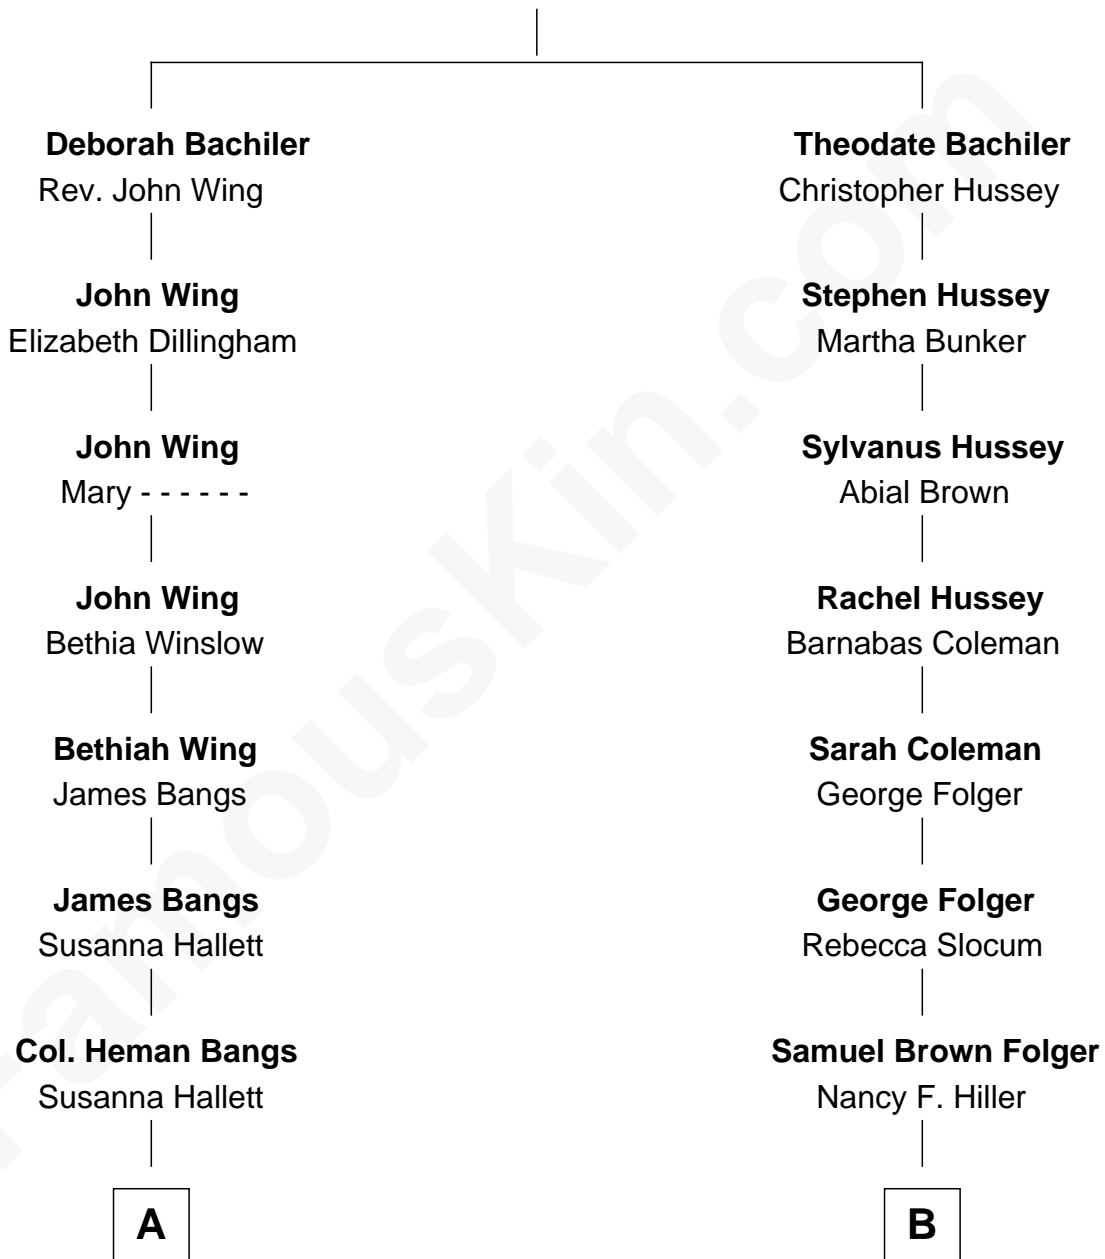

FamousKin.com

Relationship Chart of Eugene Foss

45th Governor of Massachusetts

8th cousin 1 time removed of

Henry Clay Folger

Founder of Folger Shakespeare Library and Chairman of Standard Oil

Stephen Bachiler

A

Amanda Bangs
Samuel Bartlett Foss

George Edmund Foss
Marcia Cordelia Noble

Eugene Foss
45th Governor of Massachusetts

B

Henry Clay Folger
Eliza Jane Clark

Henry Clay Folger
Chairman of Standard Oil

FamousKin.com