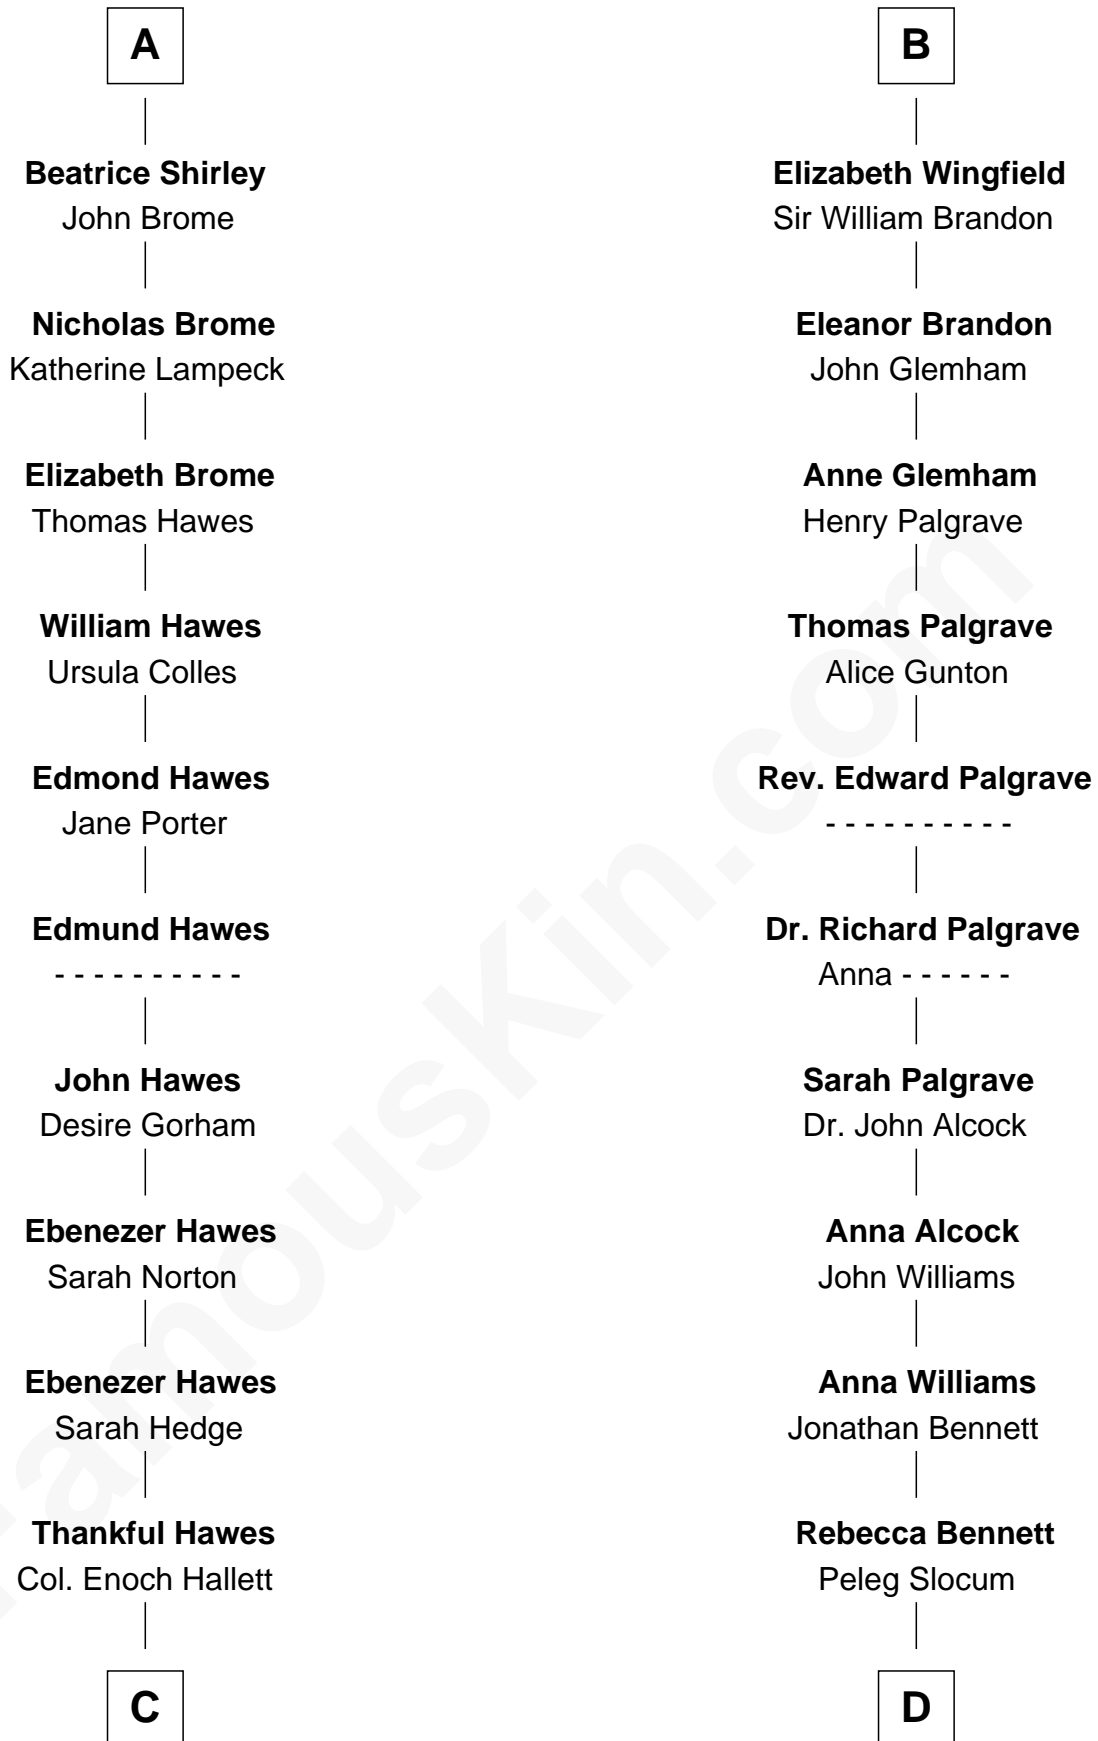

FamousKin.com

Relationship Chart of Eugene Foss

45th Governor of Massachusetts

20th cousin 1 time removed of

Henry Clay Folger

Founder of Folger Shakespeare Library and Chairman of Standard Oil

C

Susanna Hallett
Col. Heman Bangs

Amanda Bangs
Samuel Bartlett Foss

George Edmund Foss
Marcia Cordelia Noble

Eugene Foss
45th Governor of Massachusetts

D

Peleg Slocum
Elizabeth Brown

Rebecca Slocum
George Folger

Samuel Brown Folger
Nancy F. Hiller

Henry Clay Folger
Eliza Jane Clark

Henry Clay Folger
Chairman of Standard Oil