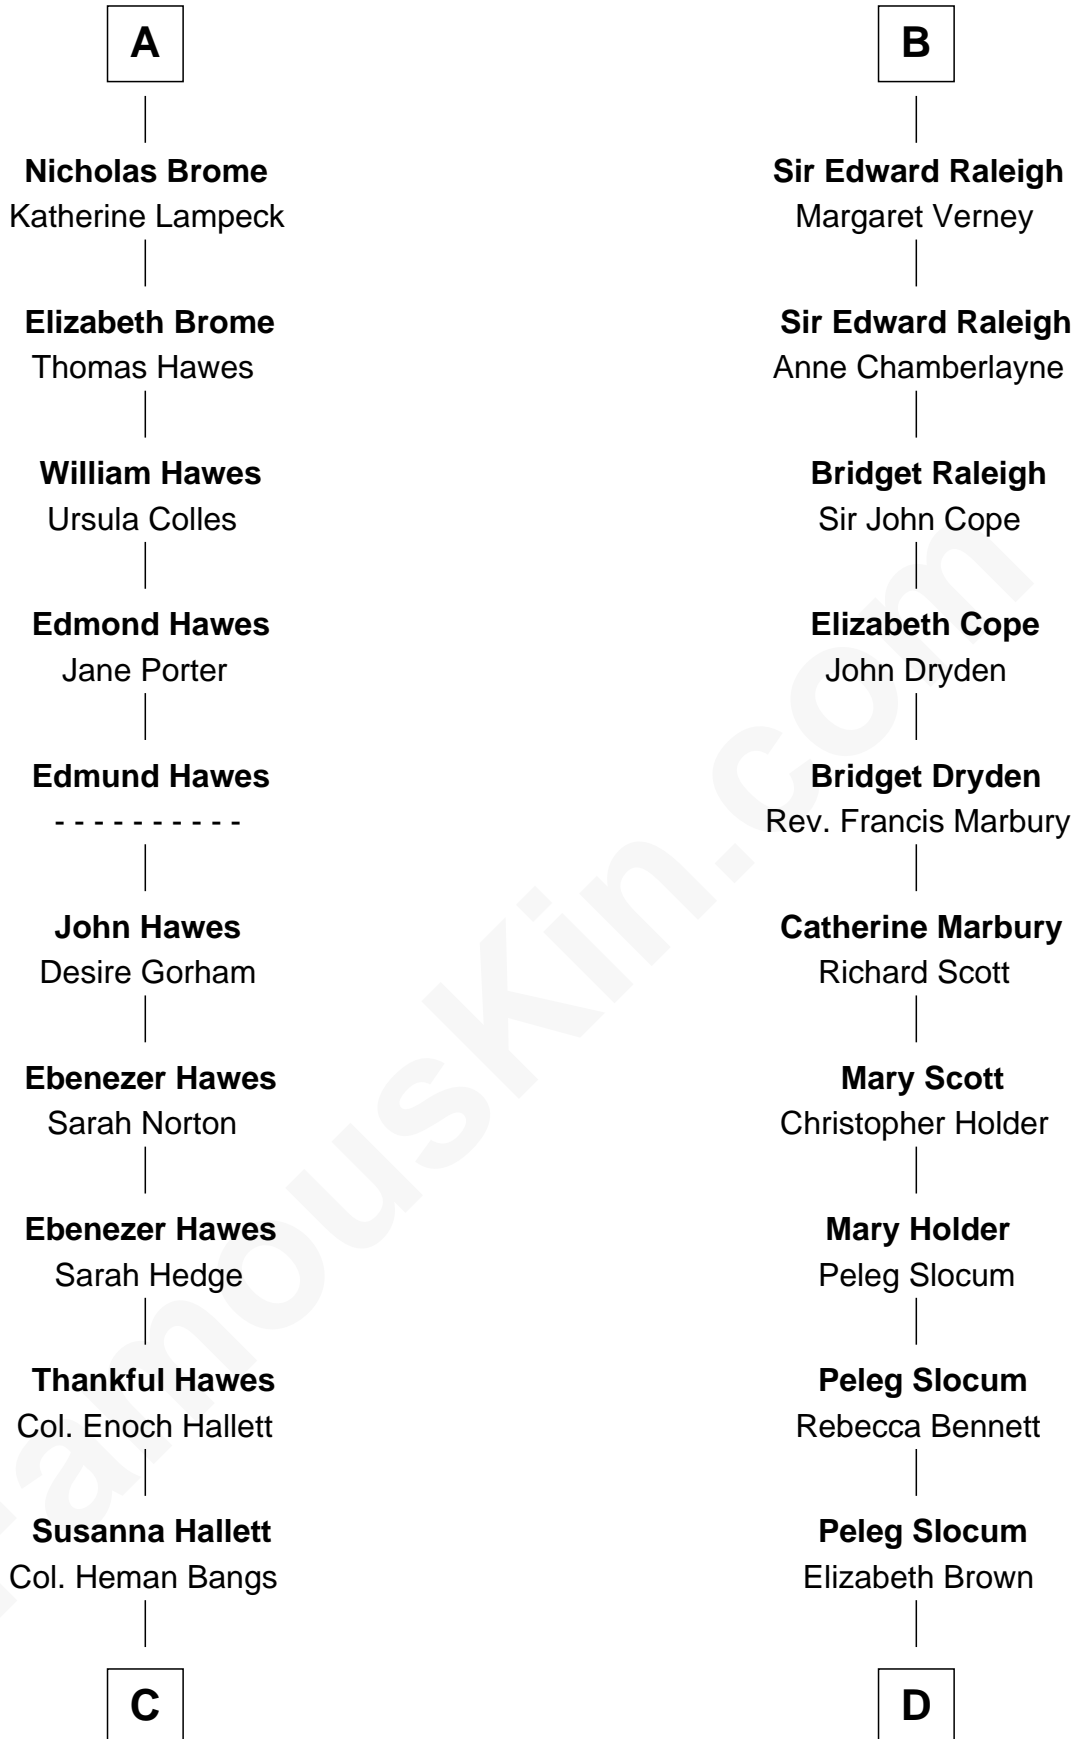

FamousKin.com

Relationship Chart of Eugene Foss

45th Governor of Massachusetts

19th cousin 1 time removed of

Henry Clay Folger

Founder of Folger Shakespeare Library and Chairman of Standard Oil

C

Amanda Bangs
Samuel Bartlett Foss

George Edmund Foss
Marcia Cordelia Noble

Eugene Foss
45th Governor of Massachusetts

D

Rebecca Slocum
George Folger

Samuel Brown Folger
Nancy F. Hiller

Henry Clay Folger
Eliza Jane Clark

Henry Clay Folger
Chairman of Standard Oil

FamousKin.com