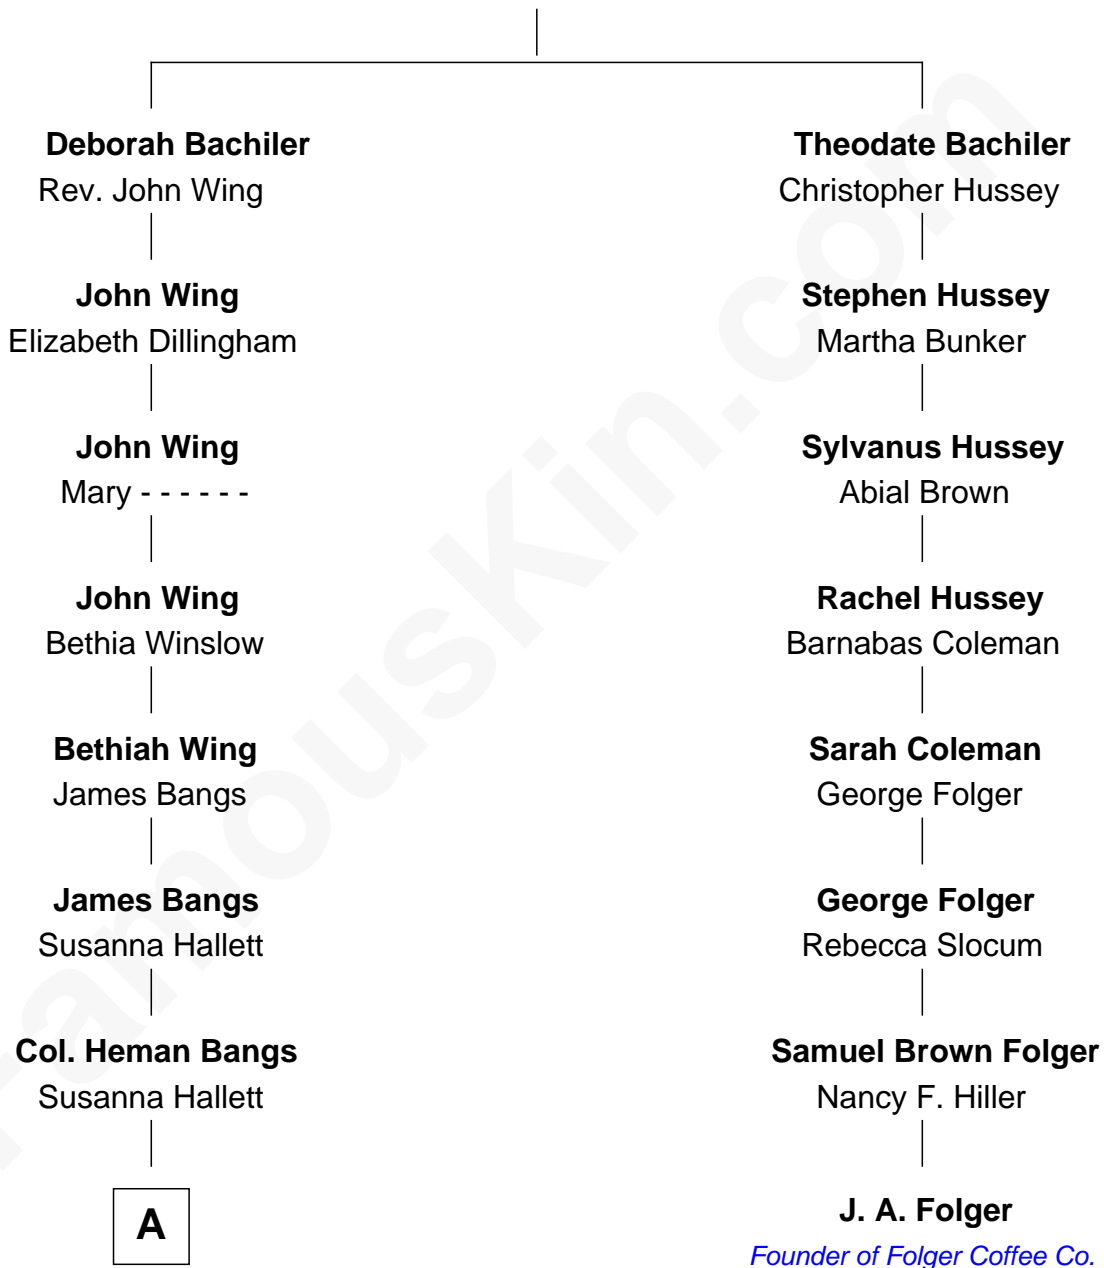

FamousKin.com

Relationship Chart of Eugene Foss

45th Governor of Massachusetts

7th cousin 2 times removed of

J. A. Folger

Founder of Folger Coffee Company

Stephen Bachiler

A

Amanda Bangs
Samuel Bartlett Foss

George Edmund Foss
Marcia Cordelia Noble

Eugene Foss
45th Governor of Massachusetts

FamousKin.com