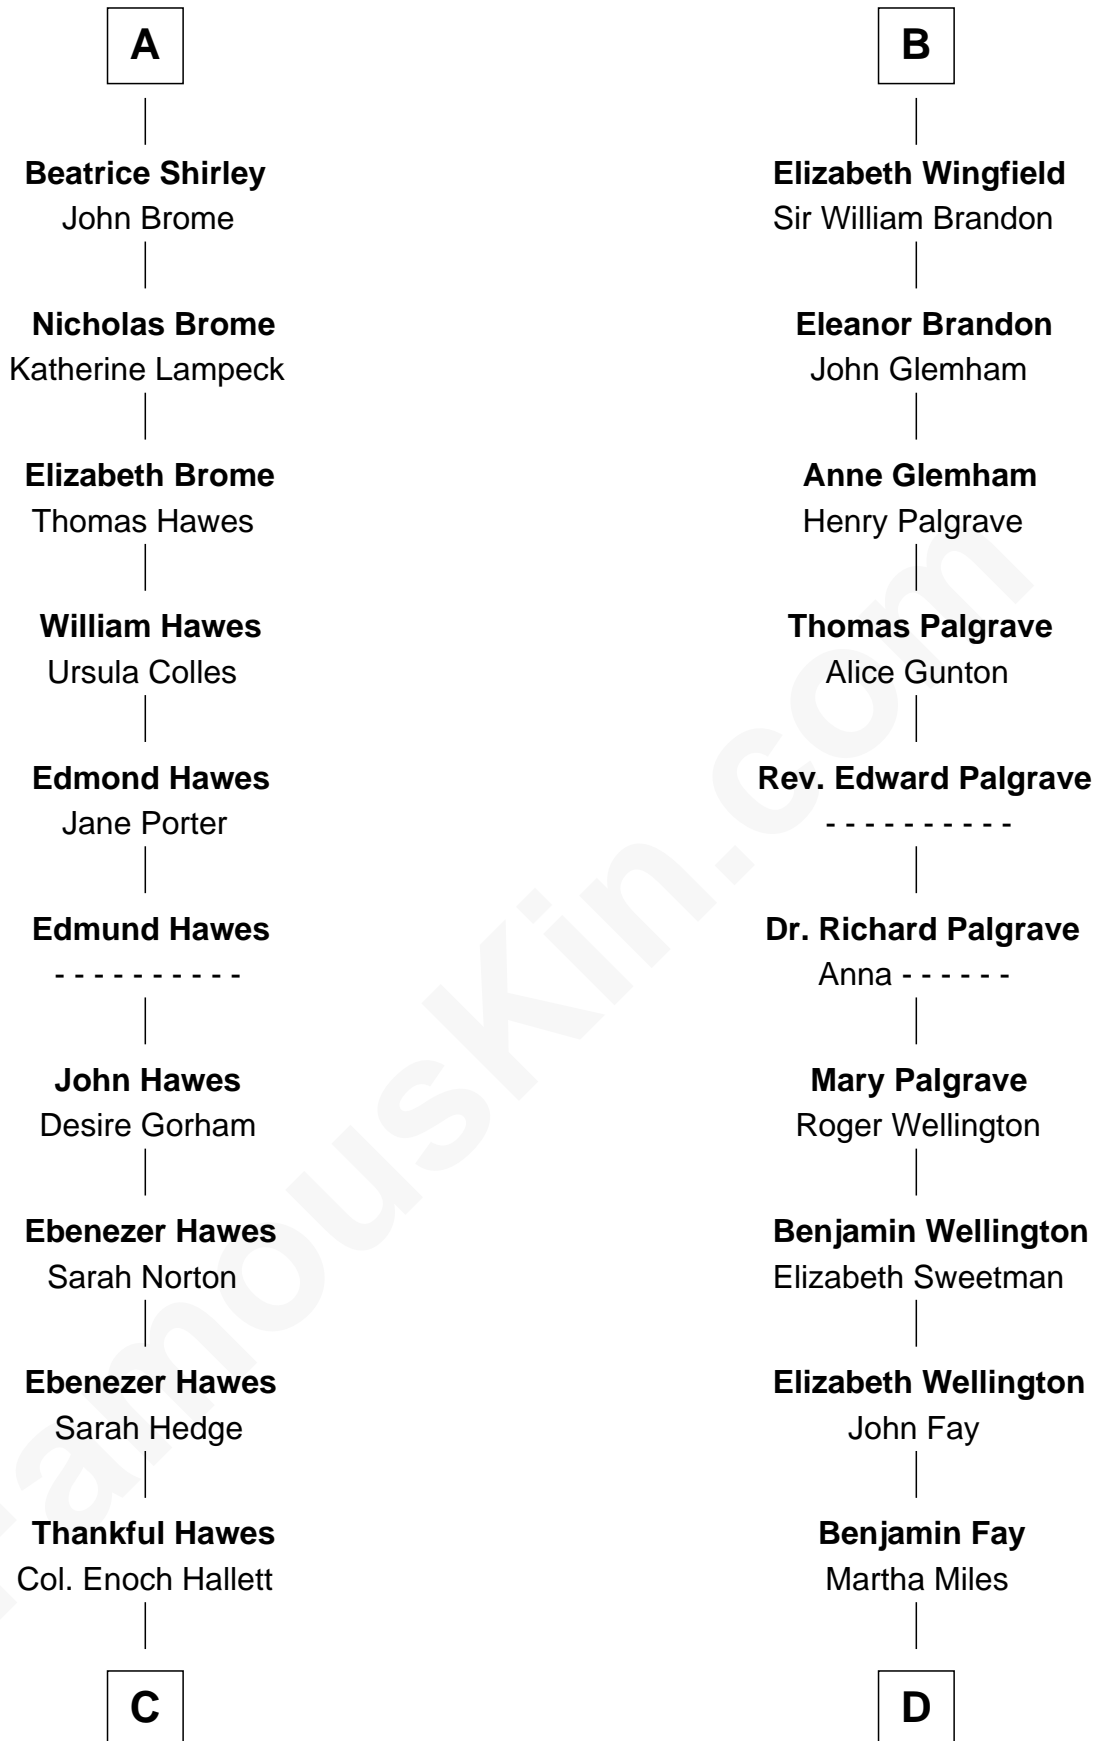

FamousKin.com

Relationship Chart of Eugene Foss

45th Governor of Massachusetts

18th cousin 2 times removed of

Eli Whitney

Inventor of the Cotton Gin

John, King of England

Isabelle of Angoulême

C

Susanna Hallett
Col. Heman Bangs

Amanda Bangs
Samuel Bartlett Foss

George Edmund Foss
Marcia Cordelia Noble

Eugene Foss
45th Governor of Massachusetts

D

Elizabeth Fay
Eli Whitney

Eli Whitney
Inventor of the Cotton Gin

FamousKin.com