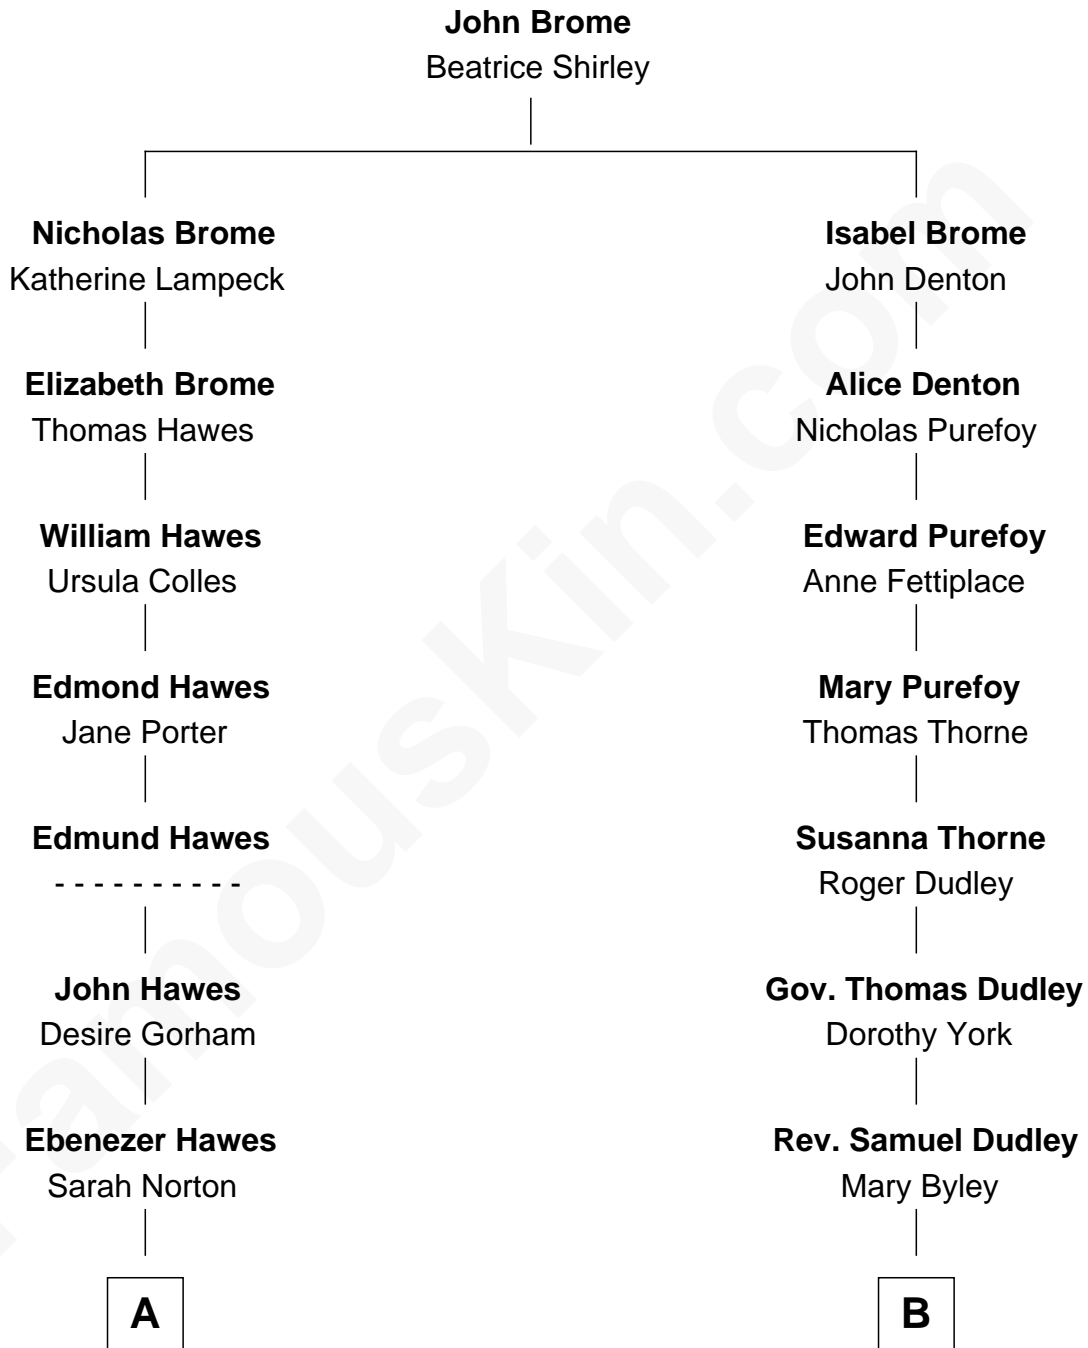

# FamousKin.com

## Relationship Chart of Eugene Foss

45th Governor of Massachusetts

12th cousin 2 times removed of

**Dr. H. H. Holmes**

Serial Killer aka "Devil in the White City"

**A**

**Ebenezer Hawes**

Sarah Hedge

**Thankful Hawes**

Col. Enoch Hallett

**Susanna Hallett**

Col. Heman Bangs

**Amanda Bangs**

Samuel Bartlett Foss

**George Edmund Foss**

Marcia Cordelia Noble