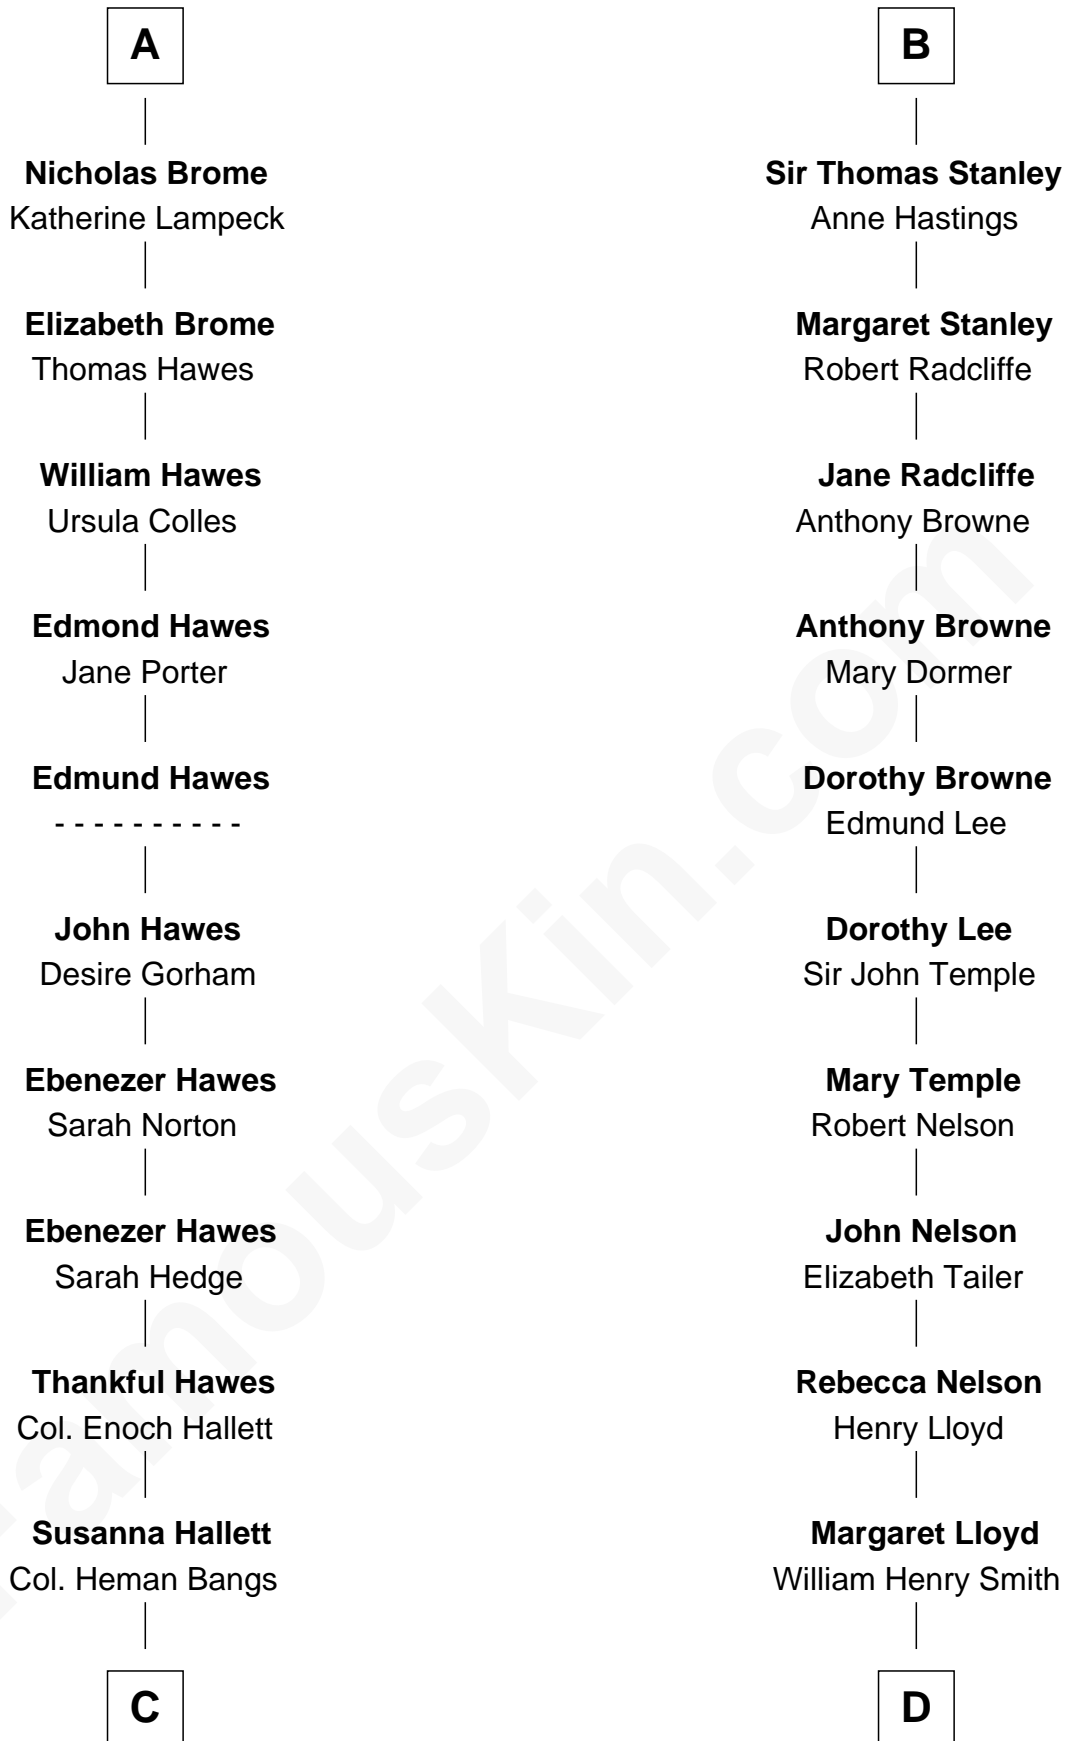

FamousKin.com

Relationship Chart of Eugene Foss

45th Governor of Massachusetts

19th cousin 2 times removed of

Franklin D. Roosevelt

32nd U.S. President

C

Amanda Bangs
Samuel Bartlett Foss

George Edmund Foss
Marcia Cordelia Noble

Eugene Foss
45th Governor of Massachusetts

D

Rebecca Smith
John Aspinwall

John Aspinwall
Susan Howland

Mary Rebecca Aspinwall
Isaac Daniel Roosevelt

James Roosevelt
Sara Delano

Franklin D. Roosevelt
32nd U.S. President