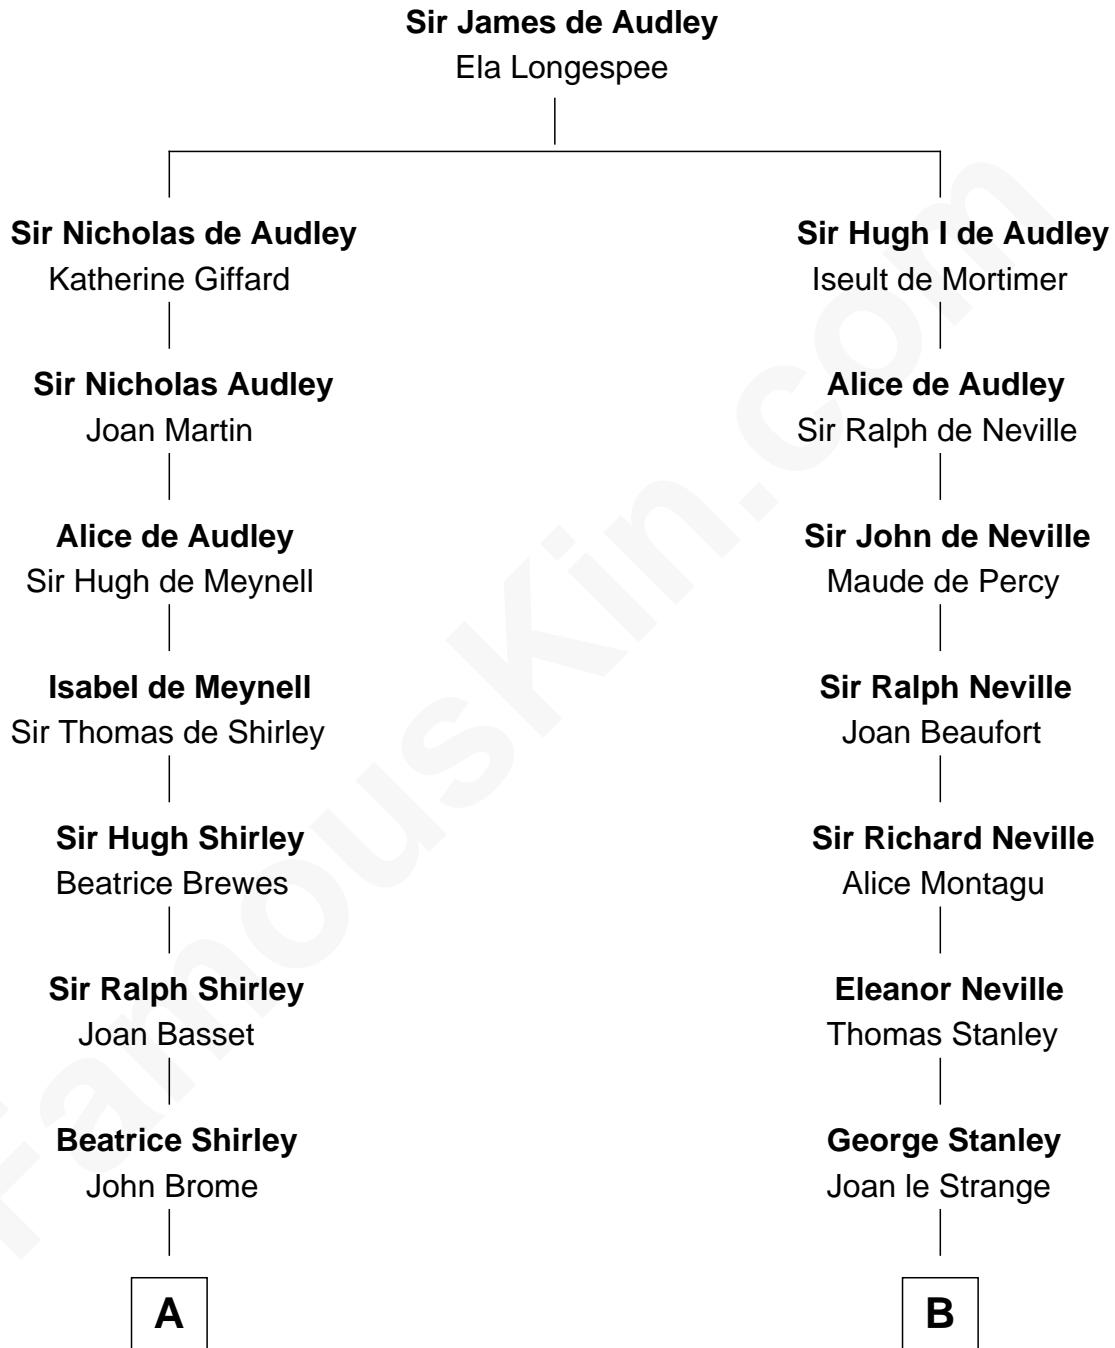

FamousKin.com

Relationship Chart of Eugene Foss

45th Governor of Massachusetts

19th cousin 2 times removed of

Franklin D. Roosevelt

32nd U.S. President

C

Amanda Bangs
Samuel Bartlett Foss

George Edmund Foss
Marcia Cordelia Noble

Eugene Foss
45th Governor of Massachusetts

D

Rebecca Smith
John Aspinwall

John Aspinwall
Susan Howland

Mary Rebecca Aspinwall
Isaac Daniel Roosevelt

James Roosevelt
Sara Delano