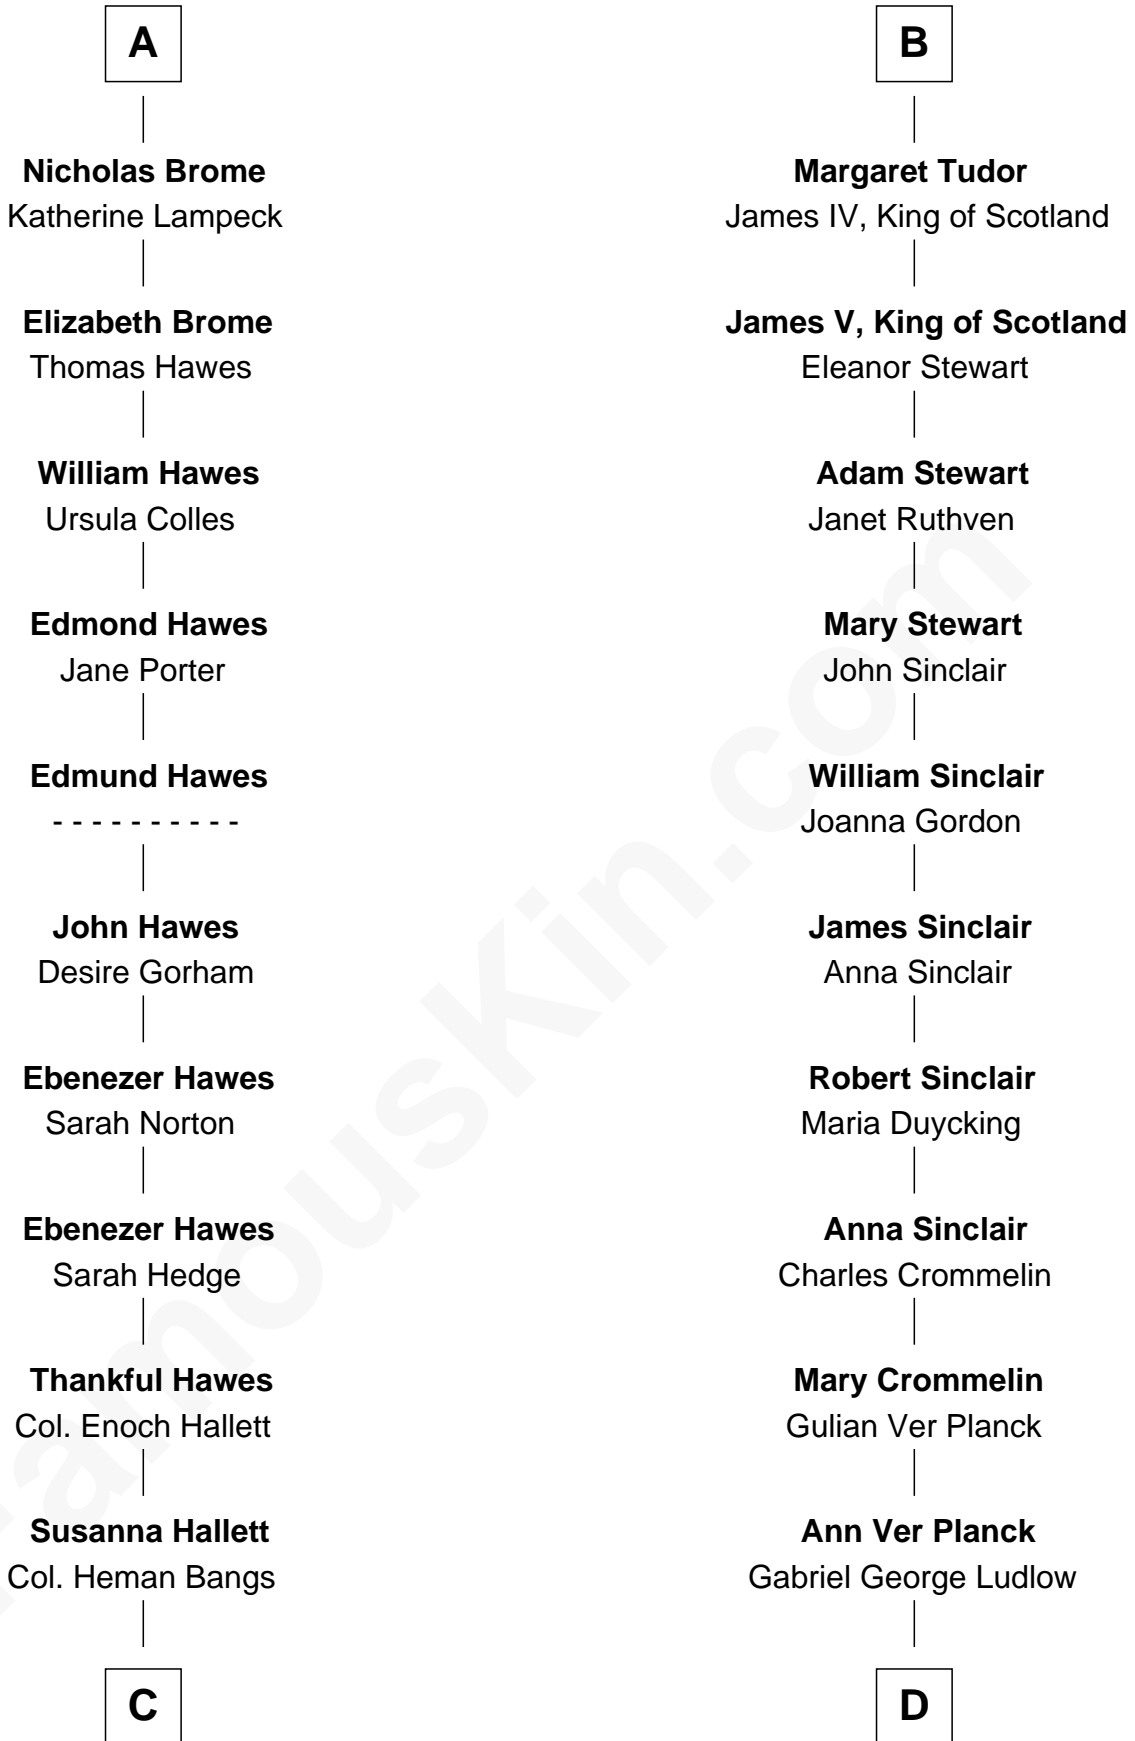

FamousKin.com

Relationship Chart of Eugene Foss

45th Governor of Massachusetts

19th cousin 2 times removed of

Eleanor Roosevelt

First Lady of President Franklin D. Roosevelt

C

Amanda Bangs
Samuel Bartlett Foss

George Edmund Foss
Marcia Cordelia Noble

Eugene Foss
45th Governor of Massachusetts

D

Gabriel Ver Planck Ludlow
Elizabeth A. Hunter

Dr. Edward Hunter Ludlow
Elizabeth Livingston

Mary Livingston Ludlow
Valentine Gill Hall

Anna Rebecca Hall
Elliott Roosevelt

Eleanor Roosevelt
First Lady of Franklin Roosevelt