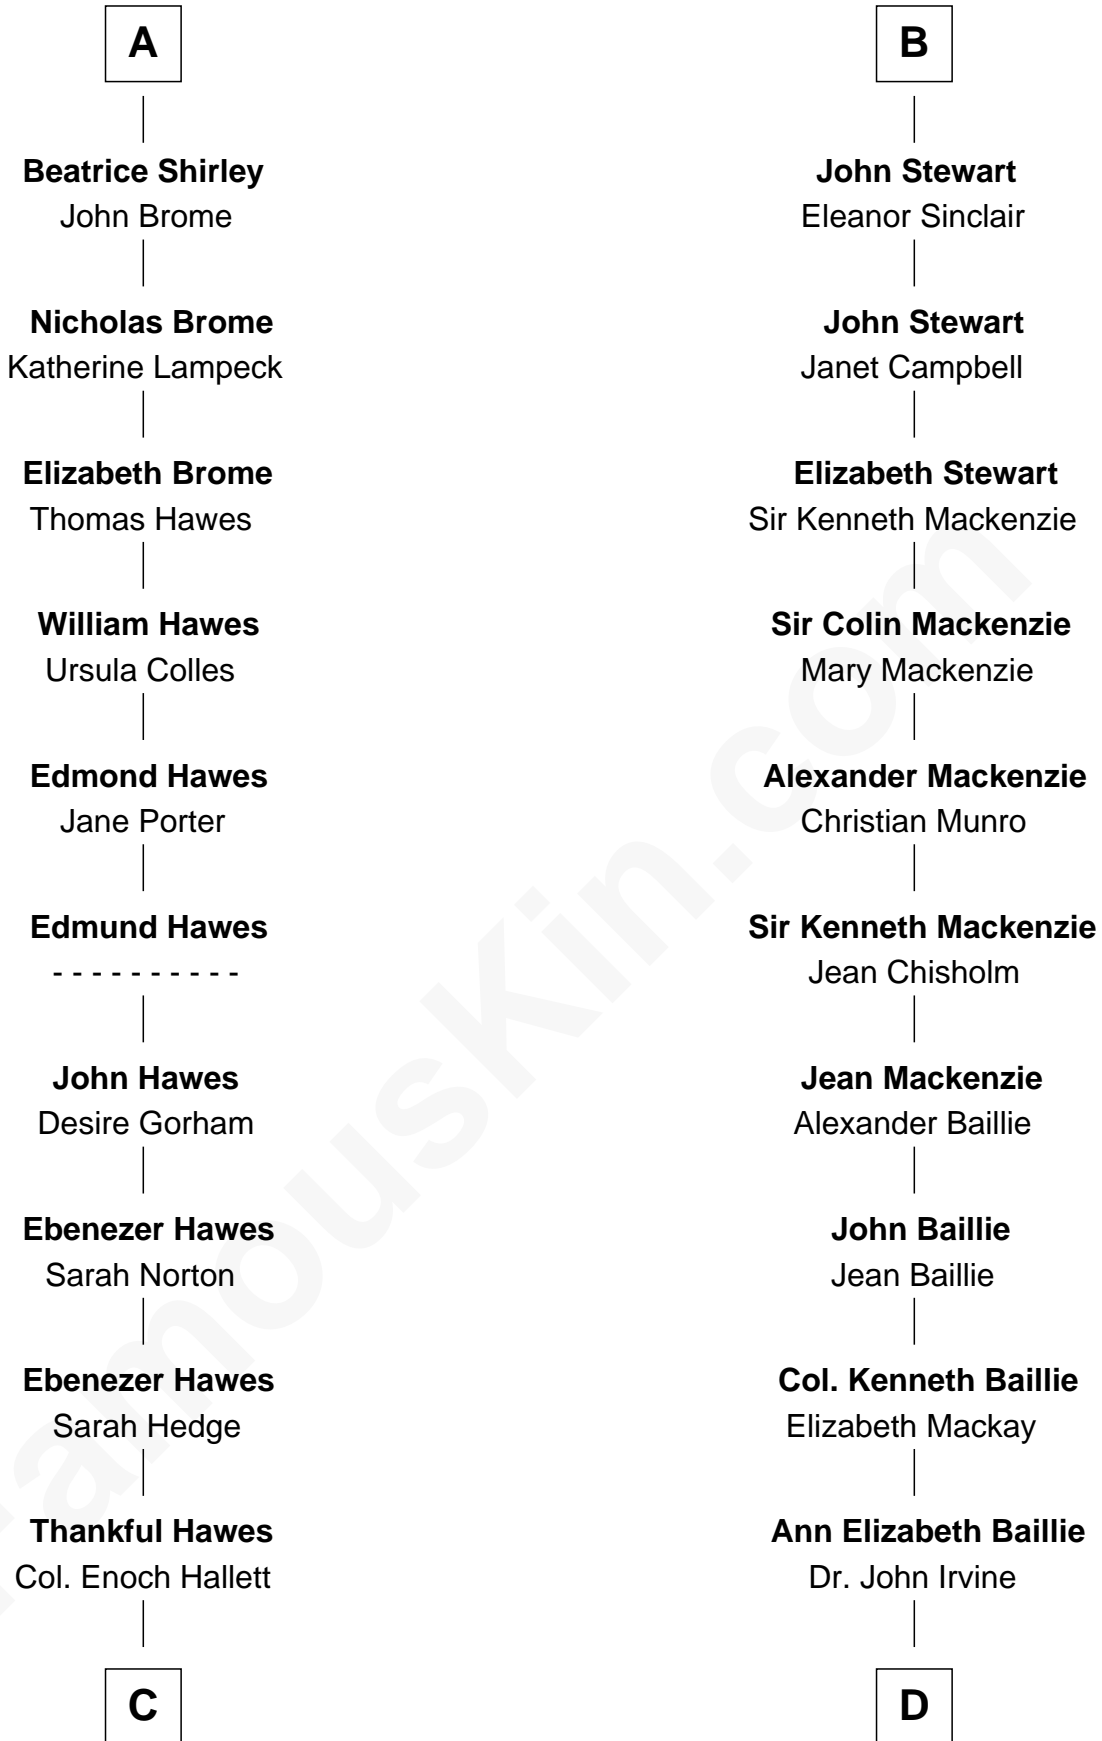

FamousKin.com

Relationship Chart of Eugene Foss

45th Governor of Massachusetts

20th cousin of

Theodore Roosevelt

26th U.S. President

John, King of England

Isabelle of Angoulême

C

Susanna Hallett
Col. Heman Bangs

Amanda Bangs
Samuel Bartlett Foss

George Edmund Foss
Marcia Cordelia Noble

Eugene Foss
45th Governor of Massachusetts

D

Anne Irvine
James Bulloch

James Stephens Bulloch
Martha Stewart

Martha Bulloch
Theodore Roosevelt

Theodore Roosevelt
26th U.S. President