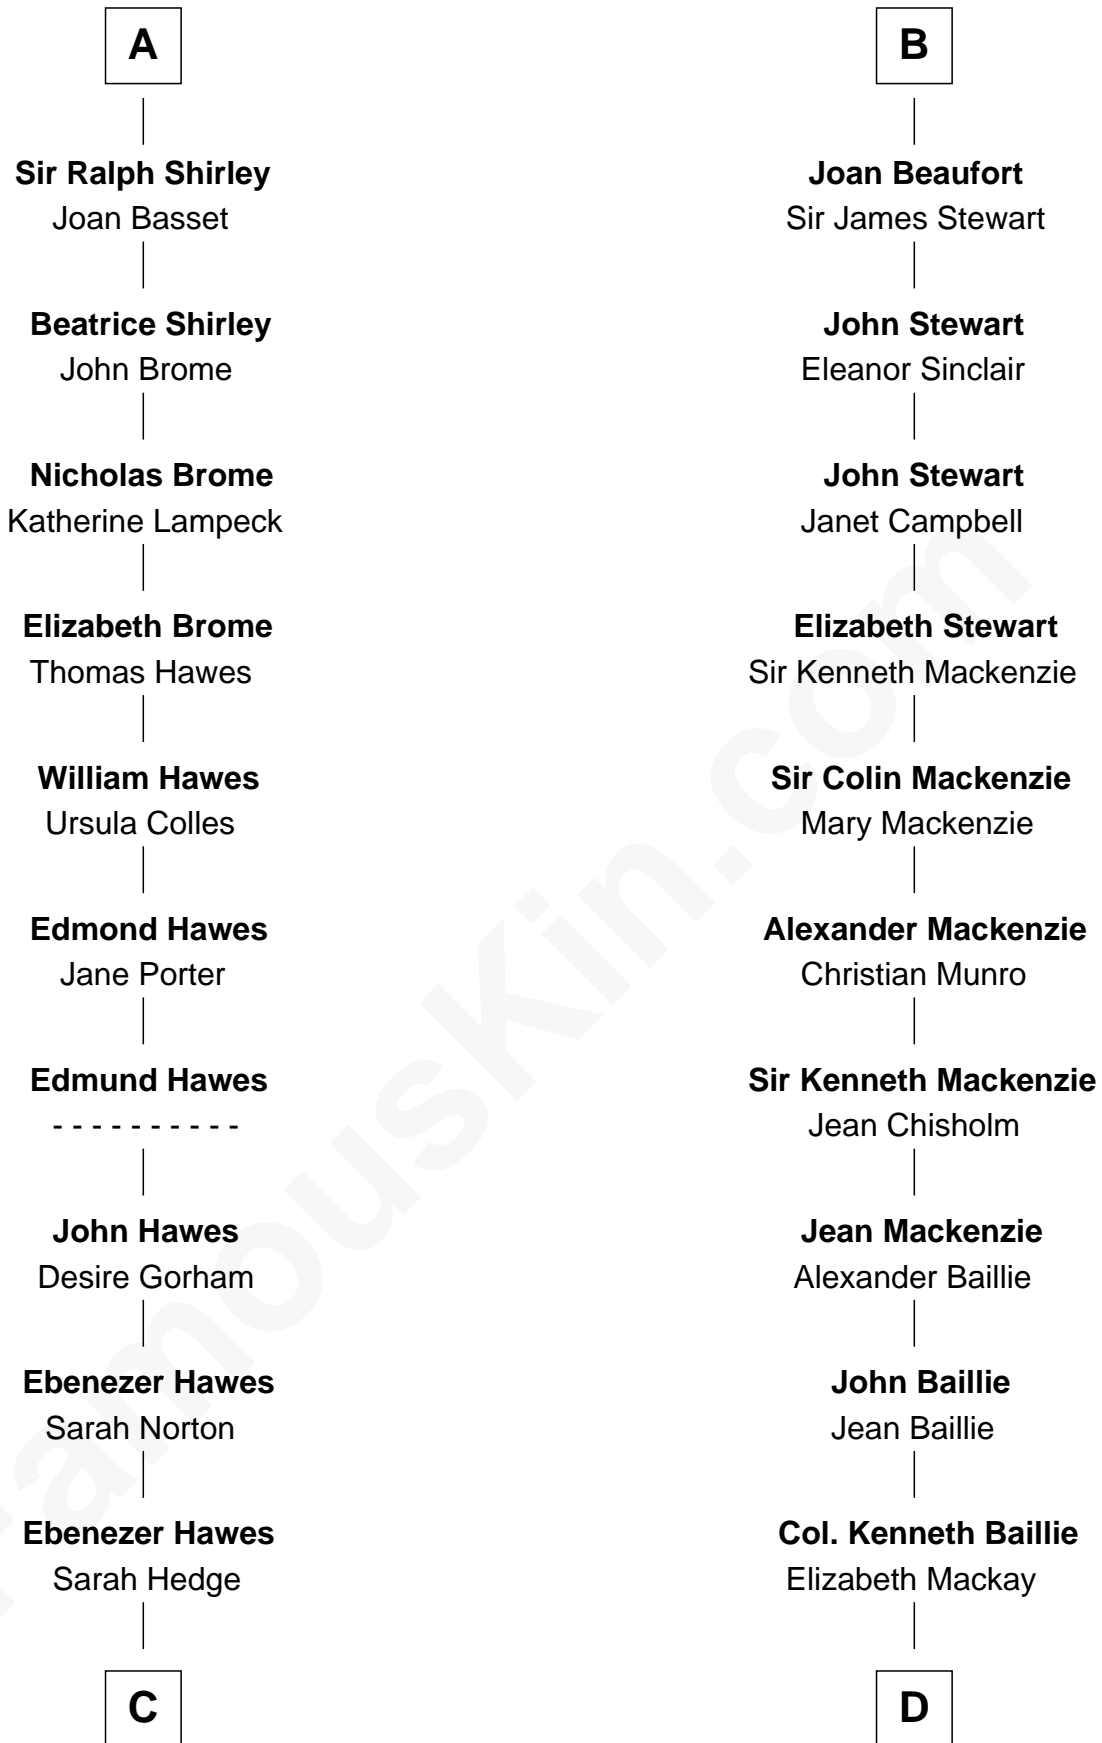

FamousKin.com

Relationship Chart of Eugene Foss

45th Governor of Massachusetts

21st cousin of

Theodore Roosevelt

26th U.S. President

Sir William Longespee

Ela of Salisbury

C

Thankful Hawes
Col. Enoch Hallett

Susanna Hallett
Col. Heman Bangs

Amanda Bangs
Samuel Bartlett Foss

George Edmund Foss
Marcia Cordelia Noble

Eugene Foss
45th Governor of Massachusetts

D

Ann Elizabeth Baillie
Dr. John Irvine

Anne Irvine
James Bulloch

James Stephens Bulloch
Martha Stewart

Martha Bulloch
Theodore Roosevelt

Theodore Roosevelt
26th U.S. President