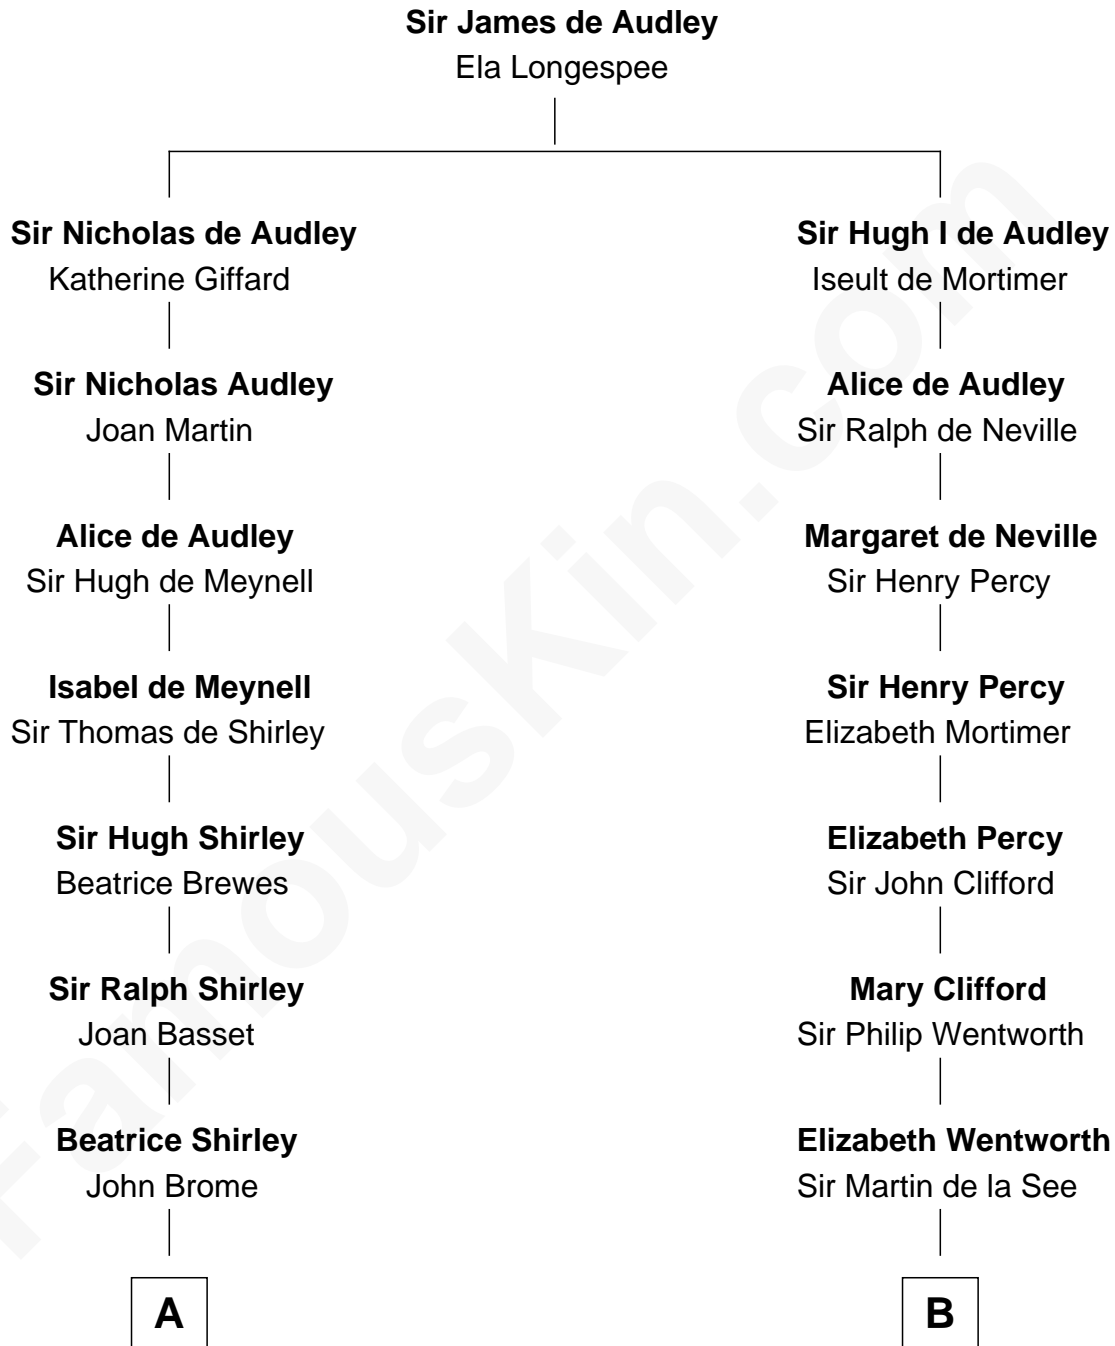

FamousKin.com

Relationship Chart of Eugene Foss

45th Governor of Massachusetts

19th cousin 2 times removed of

Alice (Lee) Roosevelt

First Wife of President Theodore Roosevelt

C

Amanda Bangs
Samuel Bartlett Foss

George Edmund Foss
Marcia Cordelia Noble

Eugene Foss
45th Governor of Massachusetts

D

Nancy Clarke
Francis Cabot

Mary Ann Cabot
Nathaniel Cabot Lee

John Clarke Lee
Harriet Paine Rose

George Cabot Lee
Caroline Watts Haskell

Alice (Lee) Roosevelt
Wife of President Theodore Roosevelt