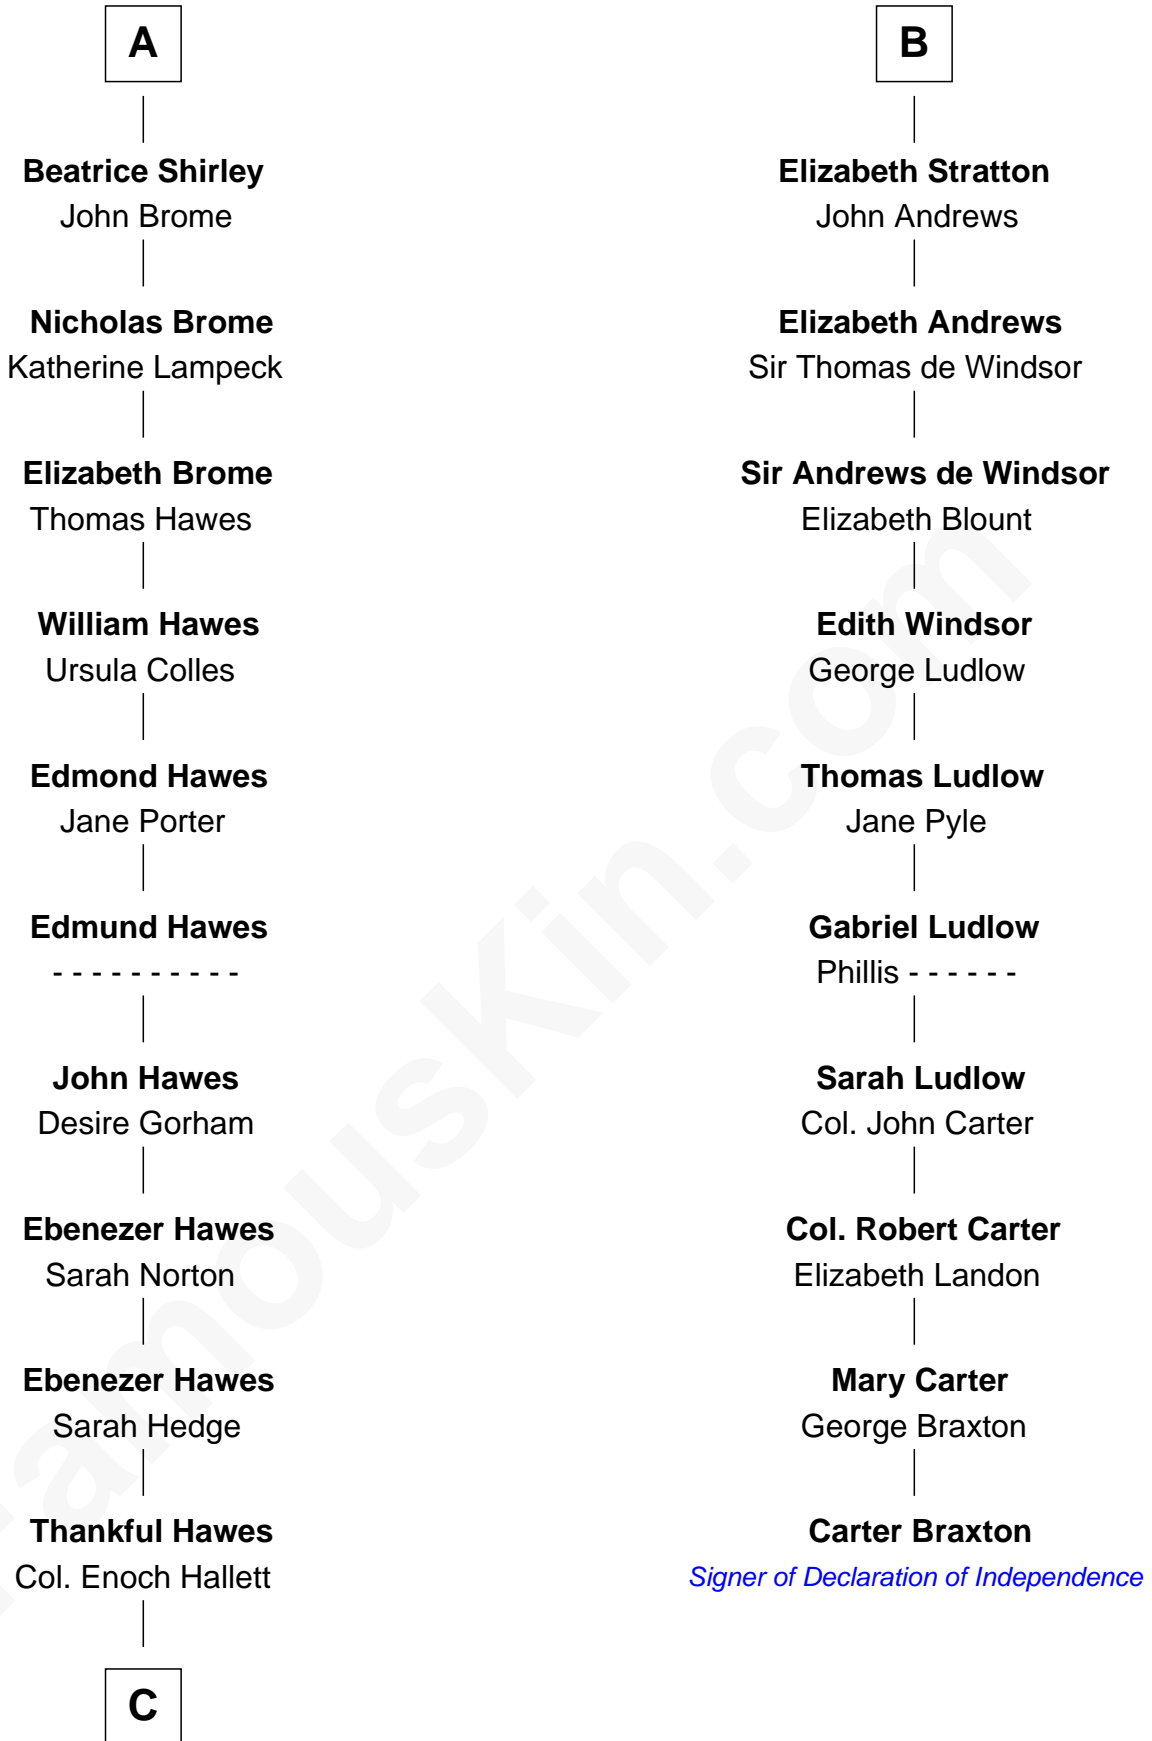

## Relationship Chart of Eugene Foss

45th Governor of Massachusetts

16th cousin 4 times removed of

**Carter Braxton**

Signer of the Declaration of Independence

**C**

—  
**Susanna Hallett**  
Col. Heman Bangs

—  
**Amanda Bangs**  
Samuel Bartlett Foss

—  
**George Edmund Foss**  
Marcia Cordelia Noble

—  
**Eugene Foss**  
*45th Governor of Massachusetts*

FamousKin.com