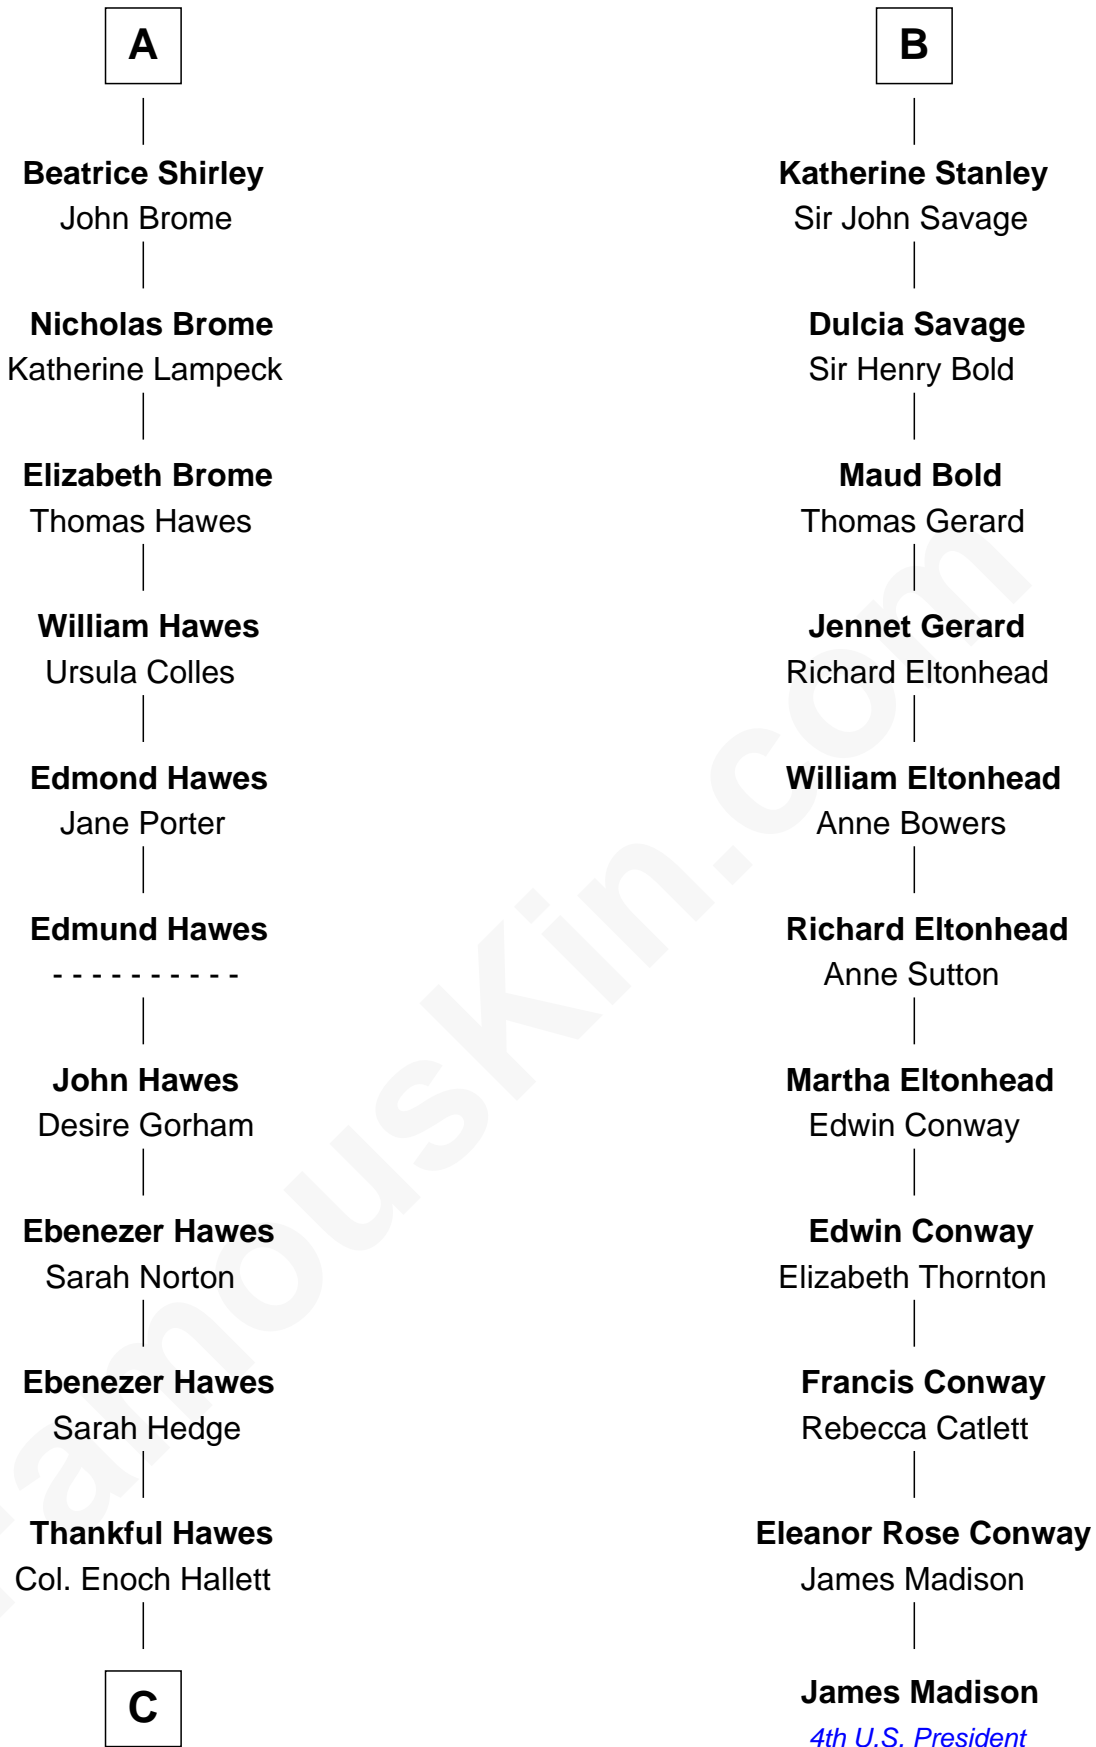

FamousKin.com

Relationship Chart of Eugene Foss

45th Governor of Massachusetts

17th cousin 3 times removed of

James Madison

4th U.S. President

John, King of England

Isabelle of Angoulême

C

—
Susanna Hallett
Col. Heman Bangs

—
Amanda Bangs
Samuel Bartlett Foss

—
George Edmund Foss
Marcia Cordelia Noble

—
Eugene Foss
45th Governor of Massachusetts

FamousKin.com