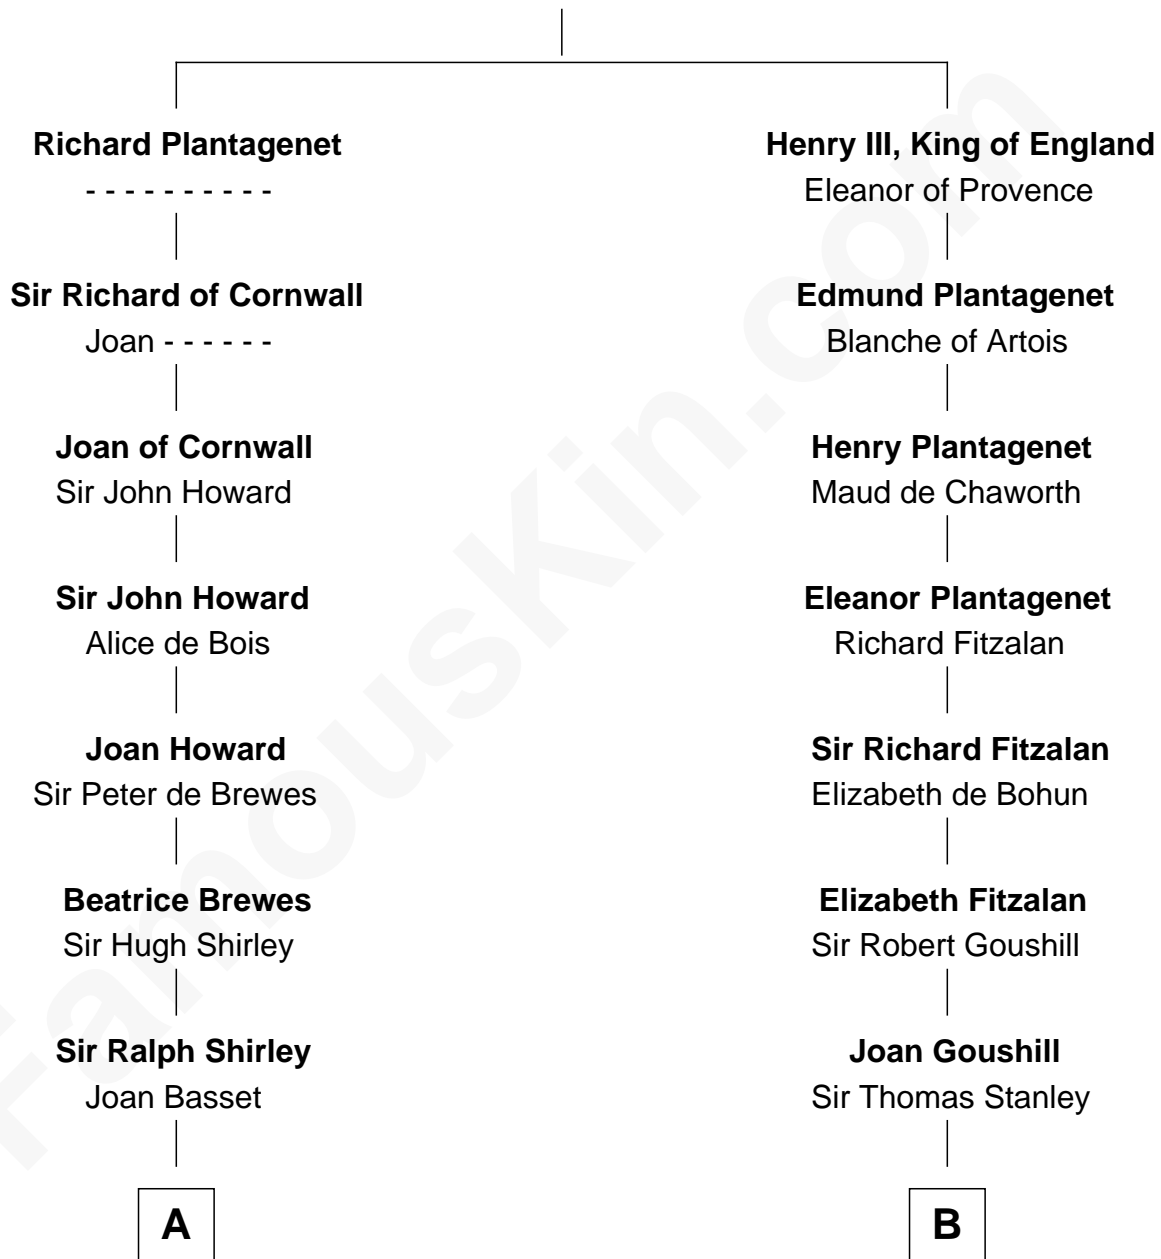

FamousKin.com

Relationship Chart of Eugene Foss

45th Governor of Massachusetts

17th cousin 3 times removed of

James Madison

4th U.S. President

John, King of England

Isabelle of Angoulême

C

—
Susanna Hallett
Col. Heman Bangs

—
Amanda Bangs
Samuel Bartlett Foss

—
George Edmund Foss
Marcia Cordelia Noble

—
Eugene Foss
45th Governor of Massachusetts

FamousKin.com