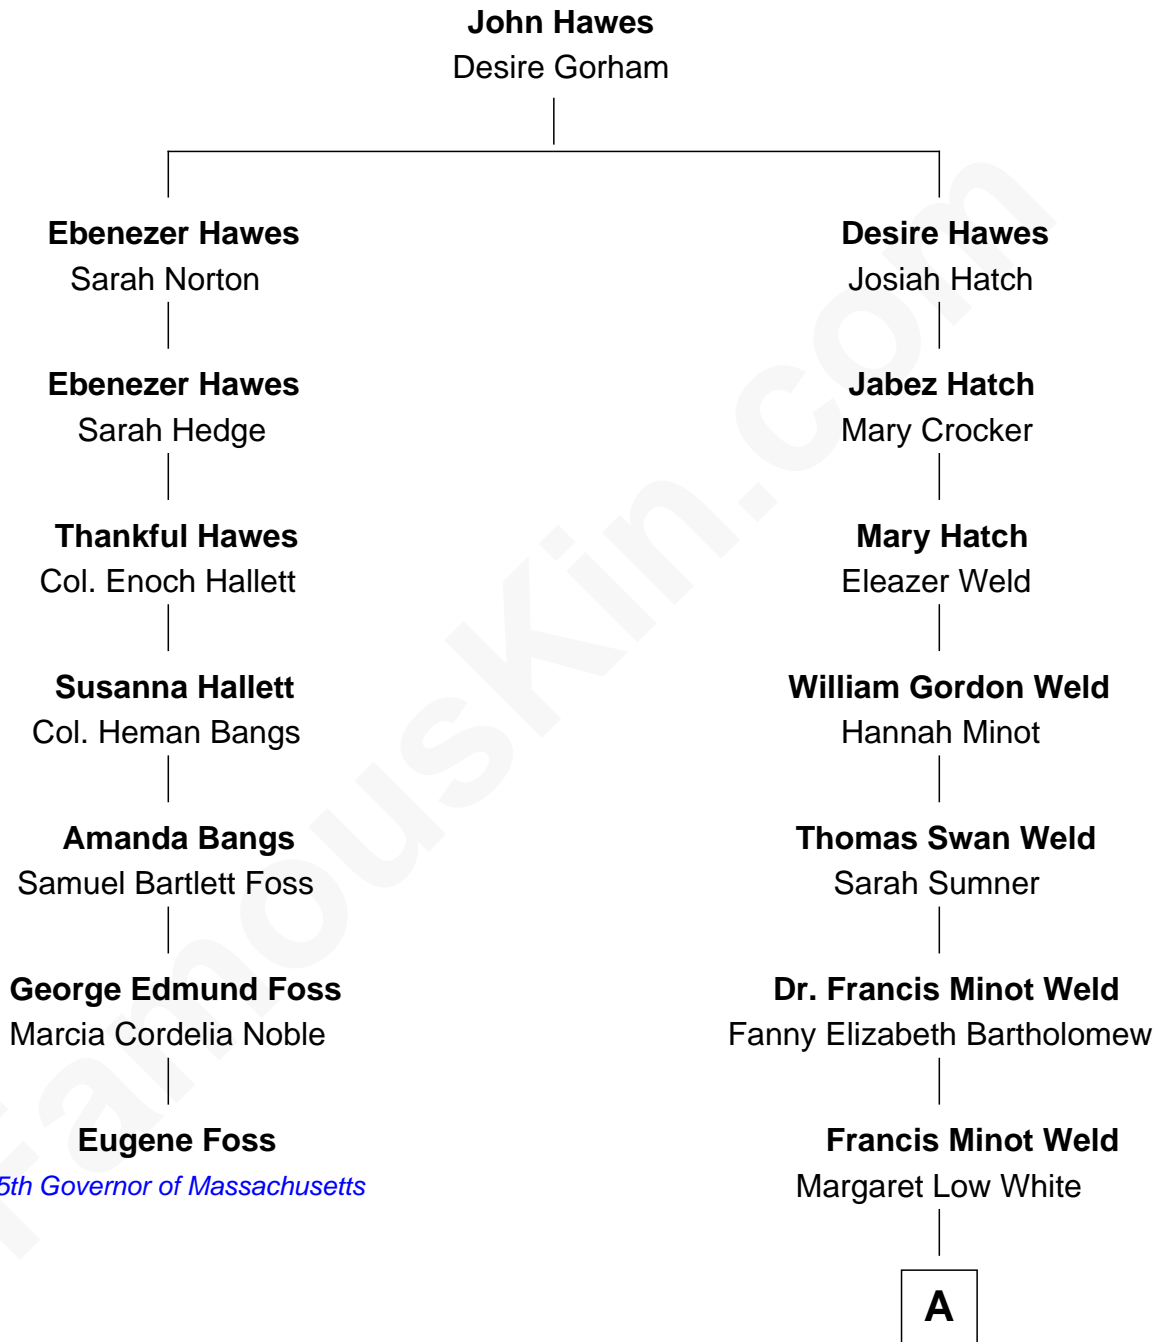

# FamousKin.com

## Relationship Chart of Eugene Foss

45th Governor of Massachusetts

6th cousin 2 times removed of

**Bill Weld**

68th Governor of Massachusetts

A

David Weld  
Mary Blake Nichols

Bill Weld

*68th Governor of Massachusetts*

FamousKin.com