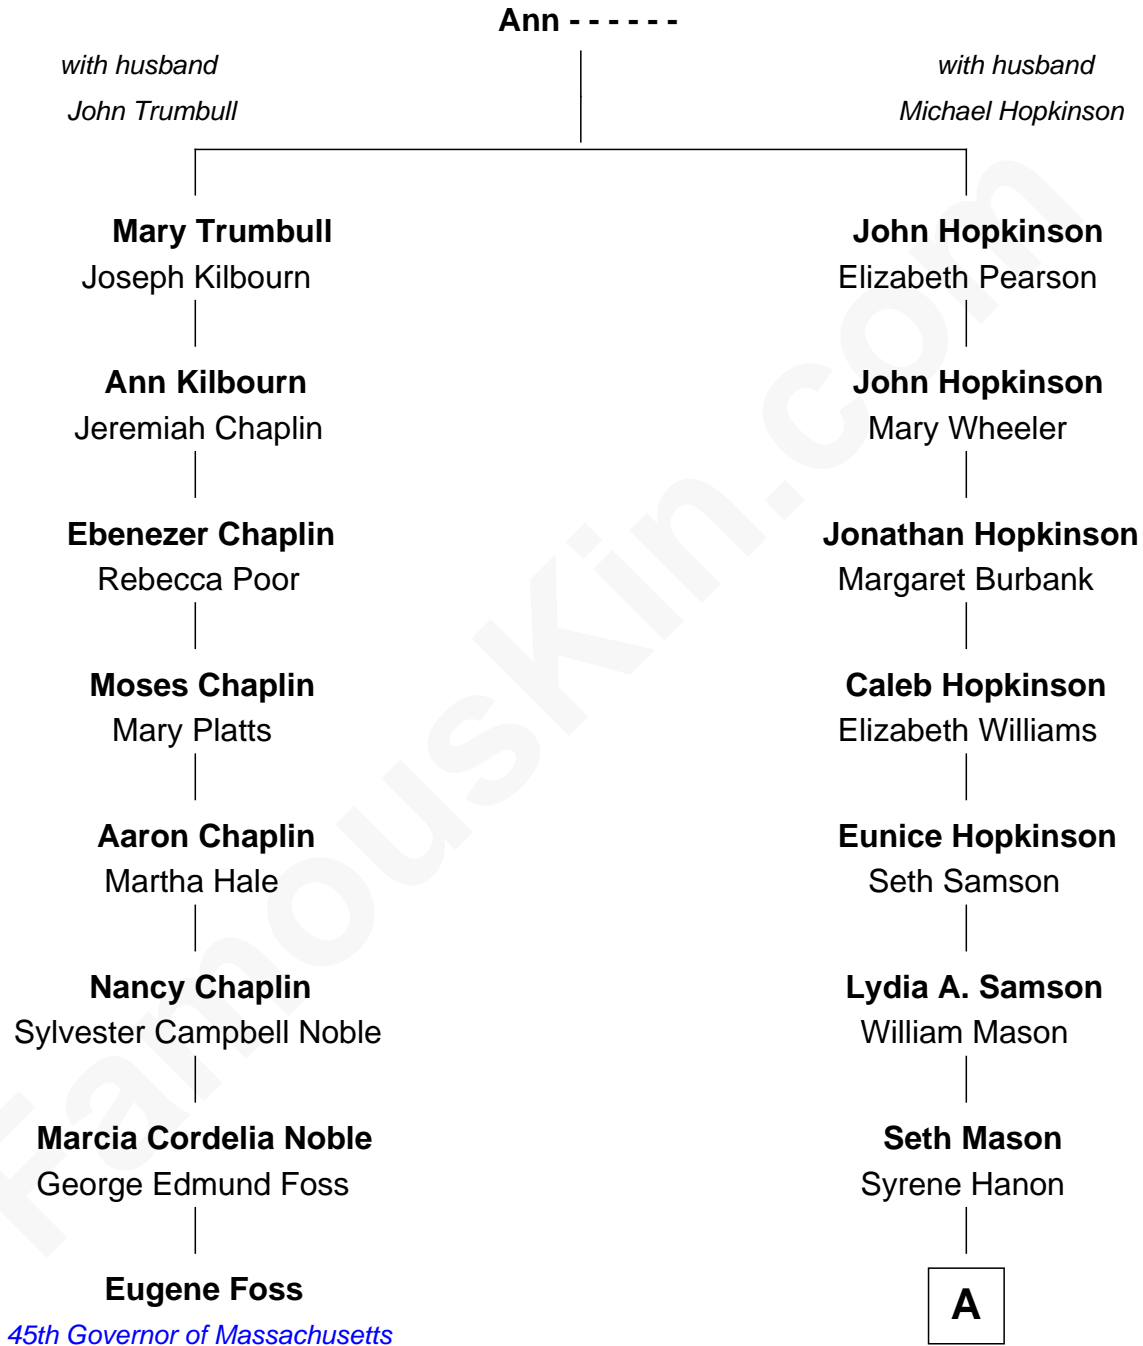

# FamousKin.com

## Relationship Chart of Eugene Foss

45th Governor of Massachusetts

7th cousin 4 times removed of

**Kate Capshaw**

Movie Actress

**A**

**Olive Adelia Mason**  
Marcus Fred Roberts

**Myron Eugene Roberts**  
Pearl Ethel Pugh

**Evelyn Beryl Roberts**  
Eldon W. Simon

**Beverly Sue Simon**  
Edwin Leon Nail

**Kate Capshaw**  
*Movie Actress*