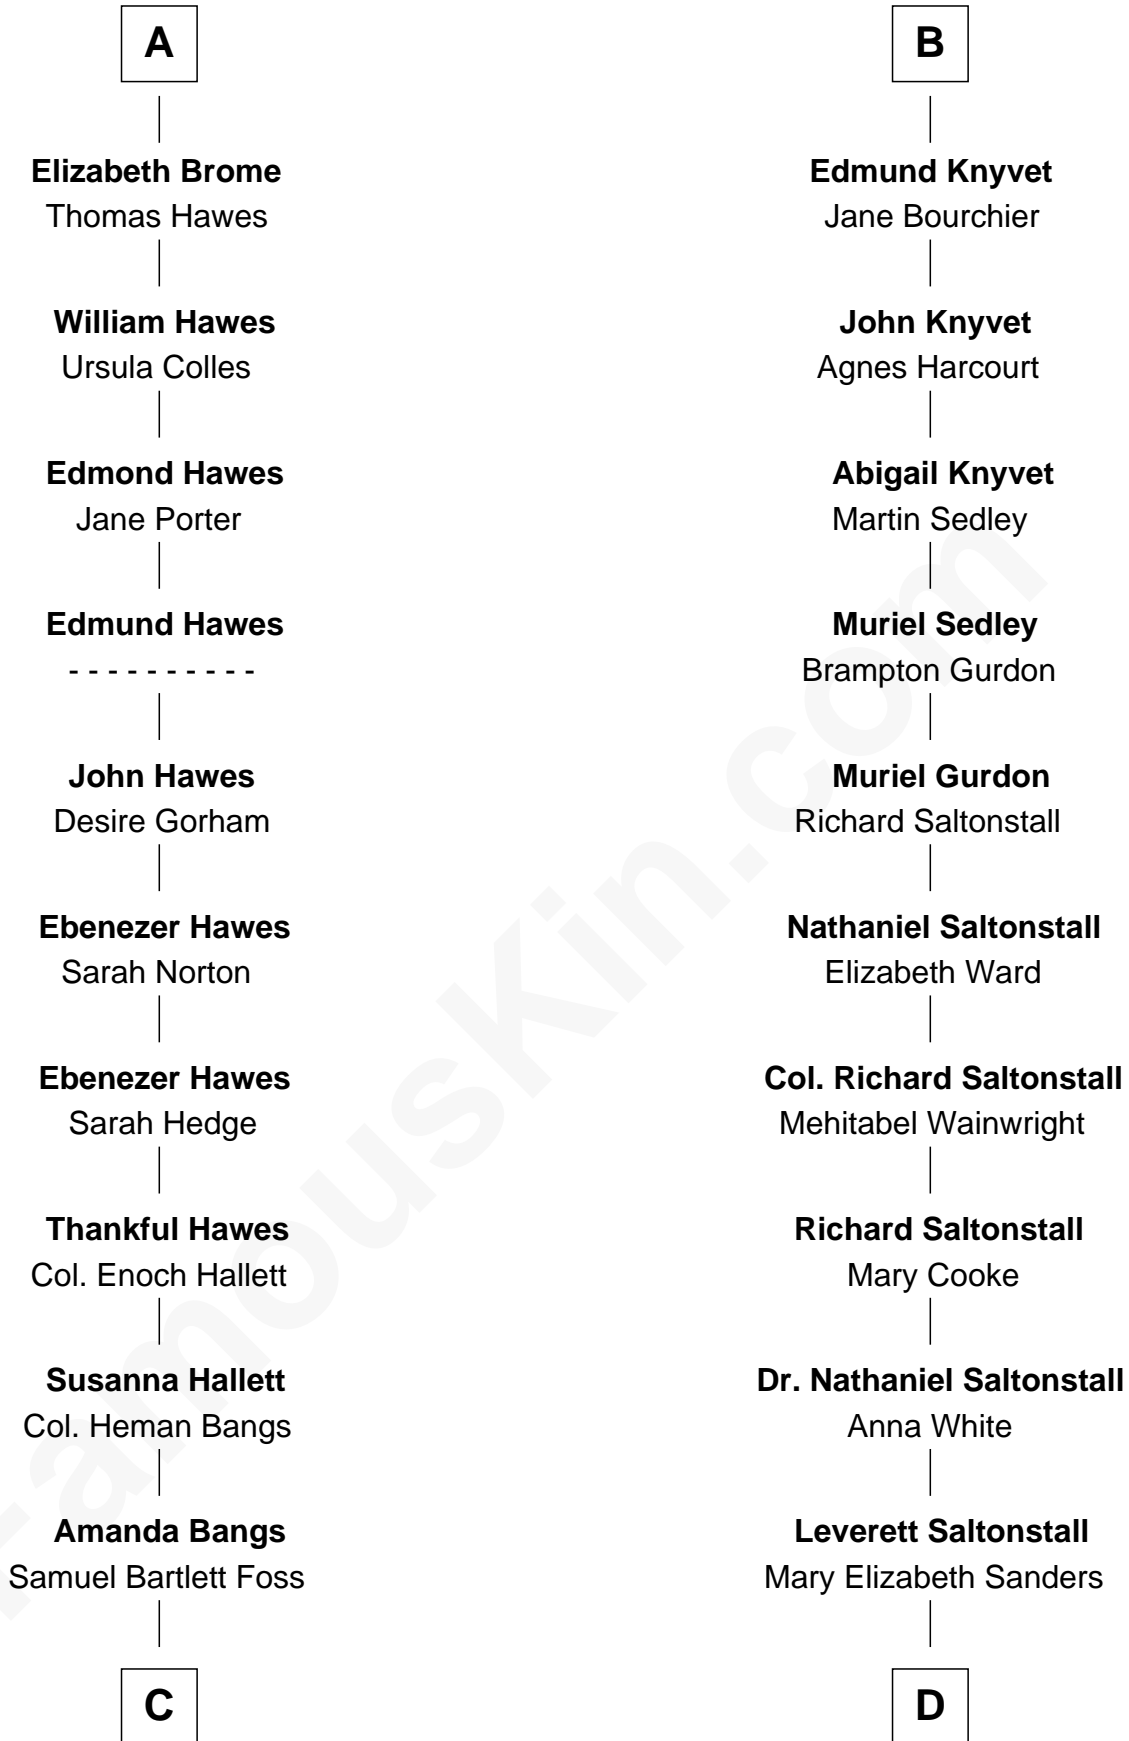

FamousKin.com

Relationship Chart of Eugene Foss

45th Governor of Massachusetts

18th cousin 1 time removed of

Leverett Saltonstall

55th Governor of Massachusetts

Sir Robert de Ros

Isabel de Aubeney

C

George Edmund Foss
Marcia Cordelia Noble

Eugene Foss
45th Governor of Massachusetts

D

Leverett Saltonstall
Rose Smith Lee

Richard Middlecott Saltonstall
Eleanor Brooks

Leverett Saltonstall
55th Governor of Massachusetts