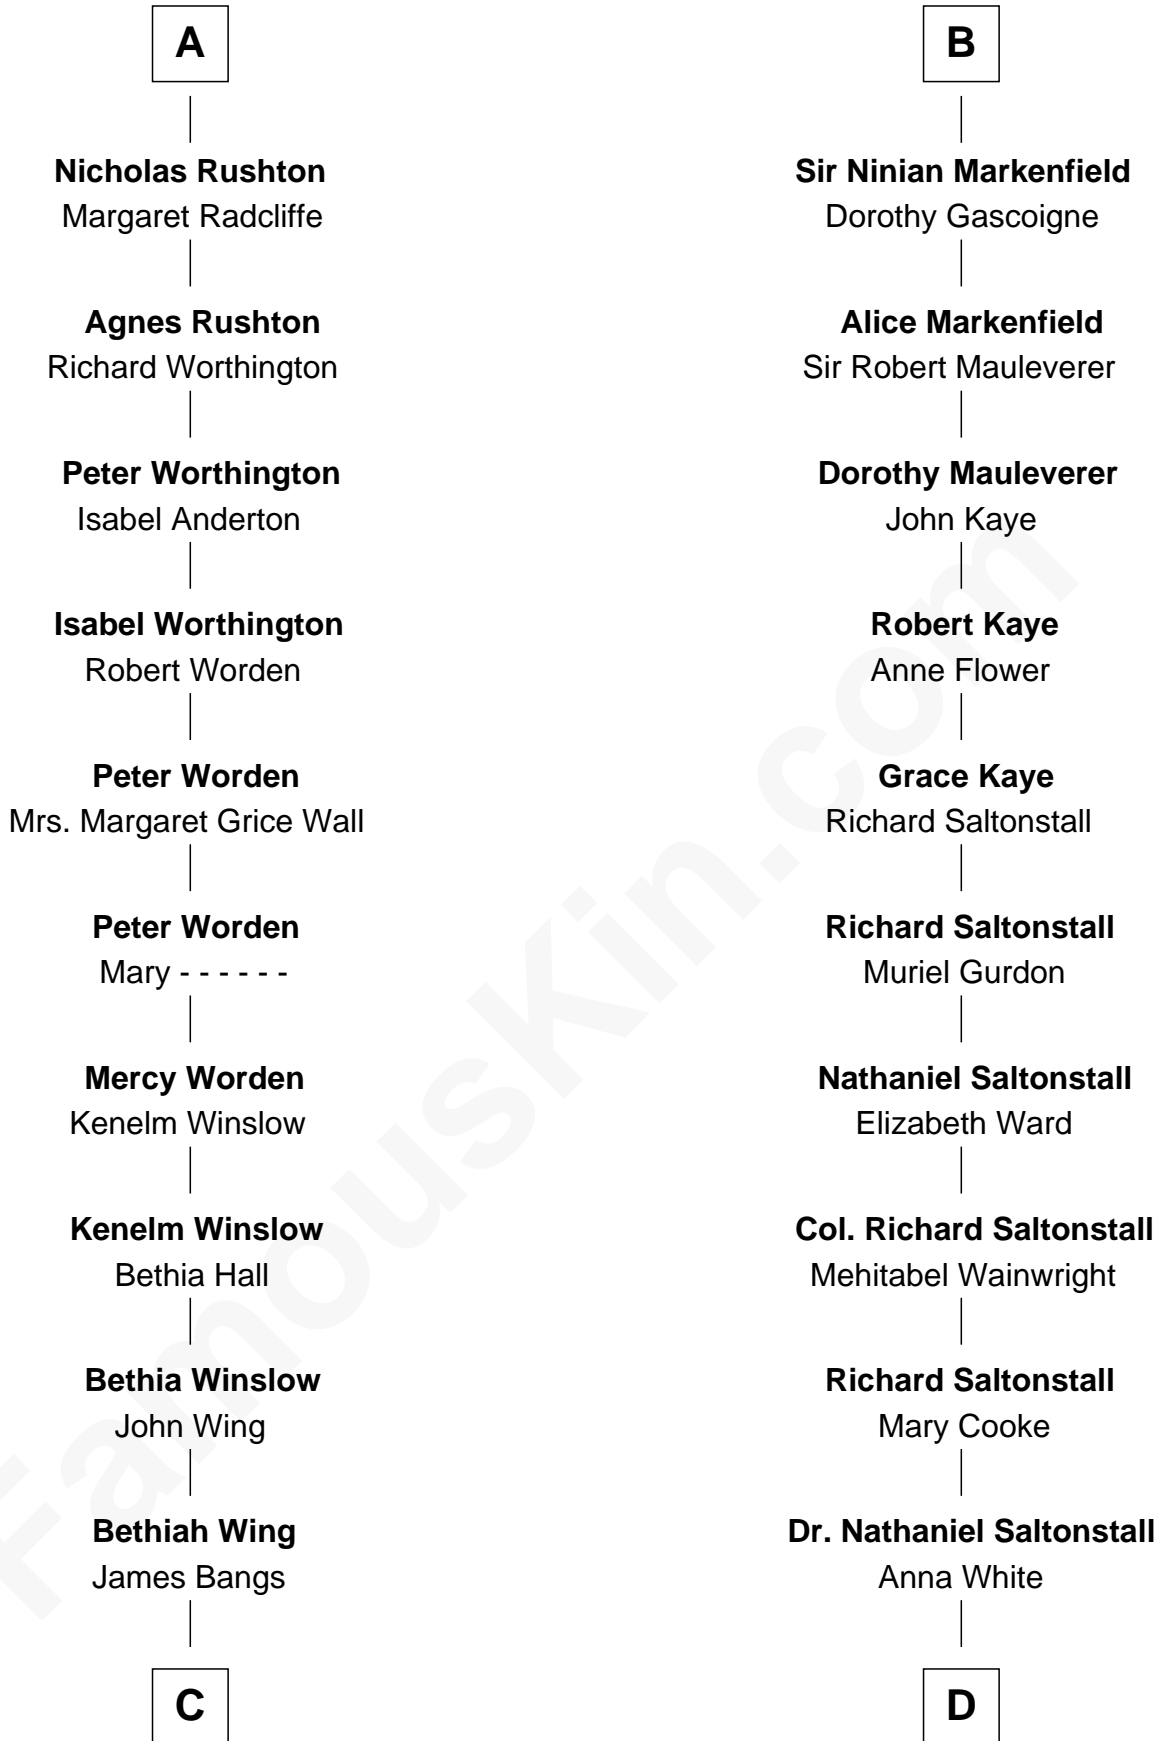

FamousKin.com

Relationship Chart of Eugene Foss

45th Governor of Massachusetts

20th cousin 1 time removed of

Leverett Saltonstall

55th Governor of Massachusetts

Sir William de Ros

Eustache Fitz Ralph

C

James Bangs
Susanna Hallett

Col. Heman Bangs
Susanna Hallett

Amanda Bangs
Samuel Bartlett Foss

George Edmund Foss
Marcia Cordelia Noble

Eugene Foss
45th Governor of Massachusetts

D

Leverett Saltonstall
Mary Elizabeth Sanders

Leverett Saltonstall
Rose Smith Lee

Richard Middlecott Saltonstall
Eleanor Brooks

Leverett Saltonstall
55th Governor of Massachusetts