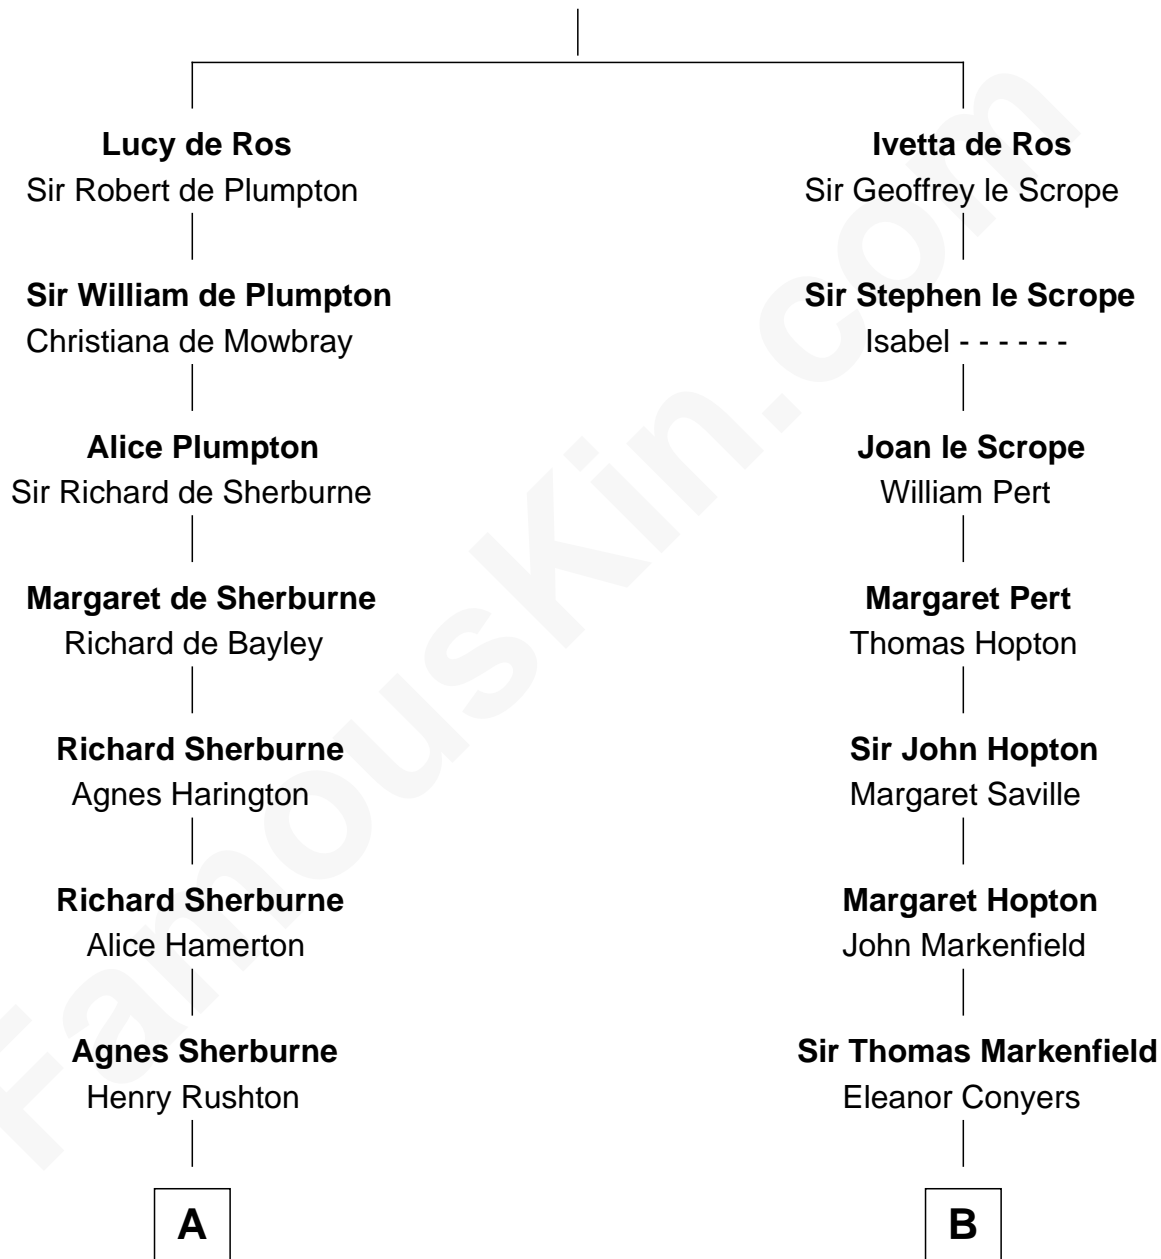

FamousKin.com

Relationship Chart of Eugene Foss

45th Governor of Massachusetts

20th cousin 1 time removed of

Leverett Saltonstall

55th Governor of Massachusetts

Sir William de Ros

Eustache Fitz Ralph

C

James Bangs
Susanna Hallett

Col. Heman Bangs
Susanna Hallett

Amanda Bangs
Samuel Bartlett Foss

George Edmund Foss
Marcia Cordelia Noble

Eugene Foss
45th Governor of Massachusetts

D

Leverett Saltonstall
Mary Elizabeth Sanders

Leverett Saltonstall
Rose Smith Lee

Richard Middlecott Saltonstall
Eleanor Brooks

Leverett Saltonstall
55th Governor of Massachusetts