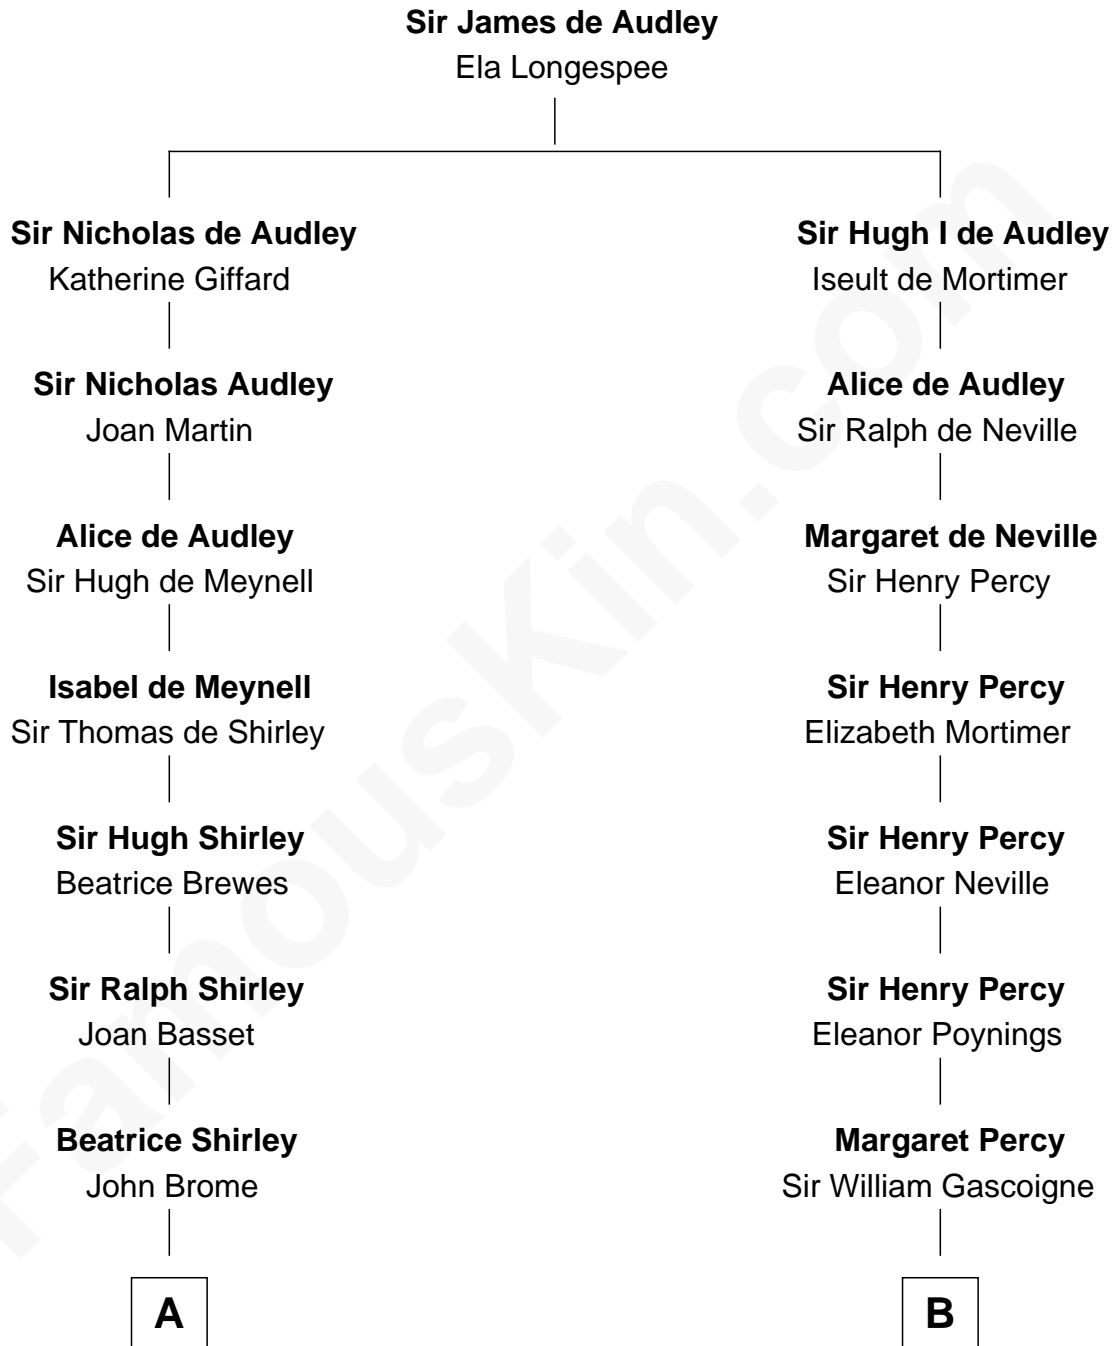

FamousKin.com

Relationship Chart of Eugene Foss

45th Governor of Massachusetts

19th cousin 1 time removed of

Leverett Saltonstall

55th Governor of Massachusetts

C

Amanda Bangs
Samuel Bartlett Foss

George Edmund Foss
Marcia Cordelia Noble

Eugene Foss
45th Governor of Massachusetts

D

Leverett Saltonstall
Mary Elizabeth Sanders

Leverett Saltonstall
Rose Smith Lee

Richard Middlecott Saltonstall
Eleanor Brooks

Leverett Saltonstall
55th Governor of Massachusetts