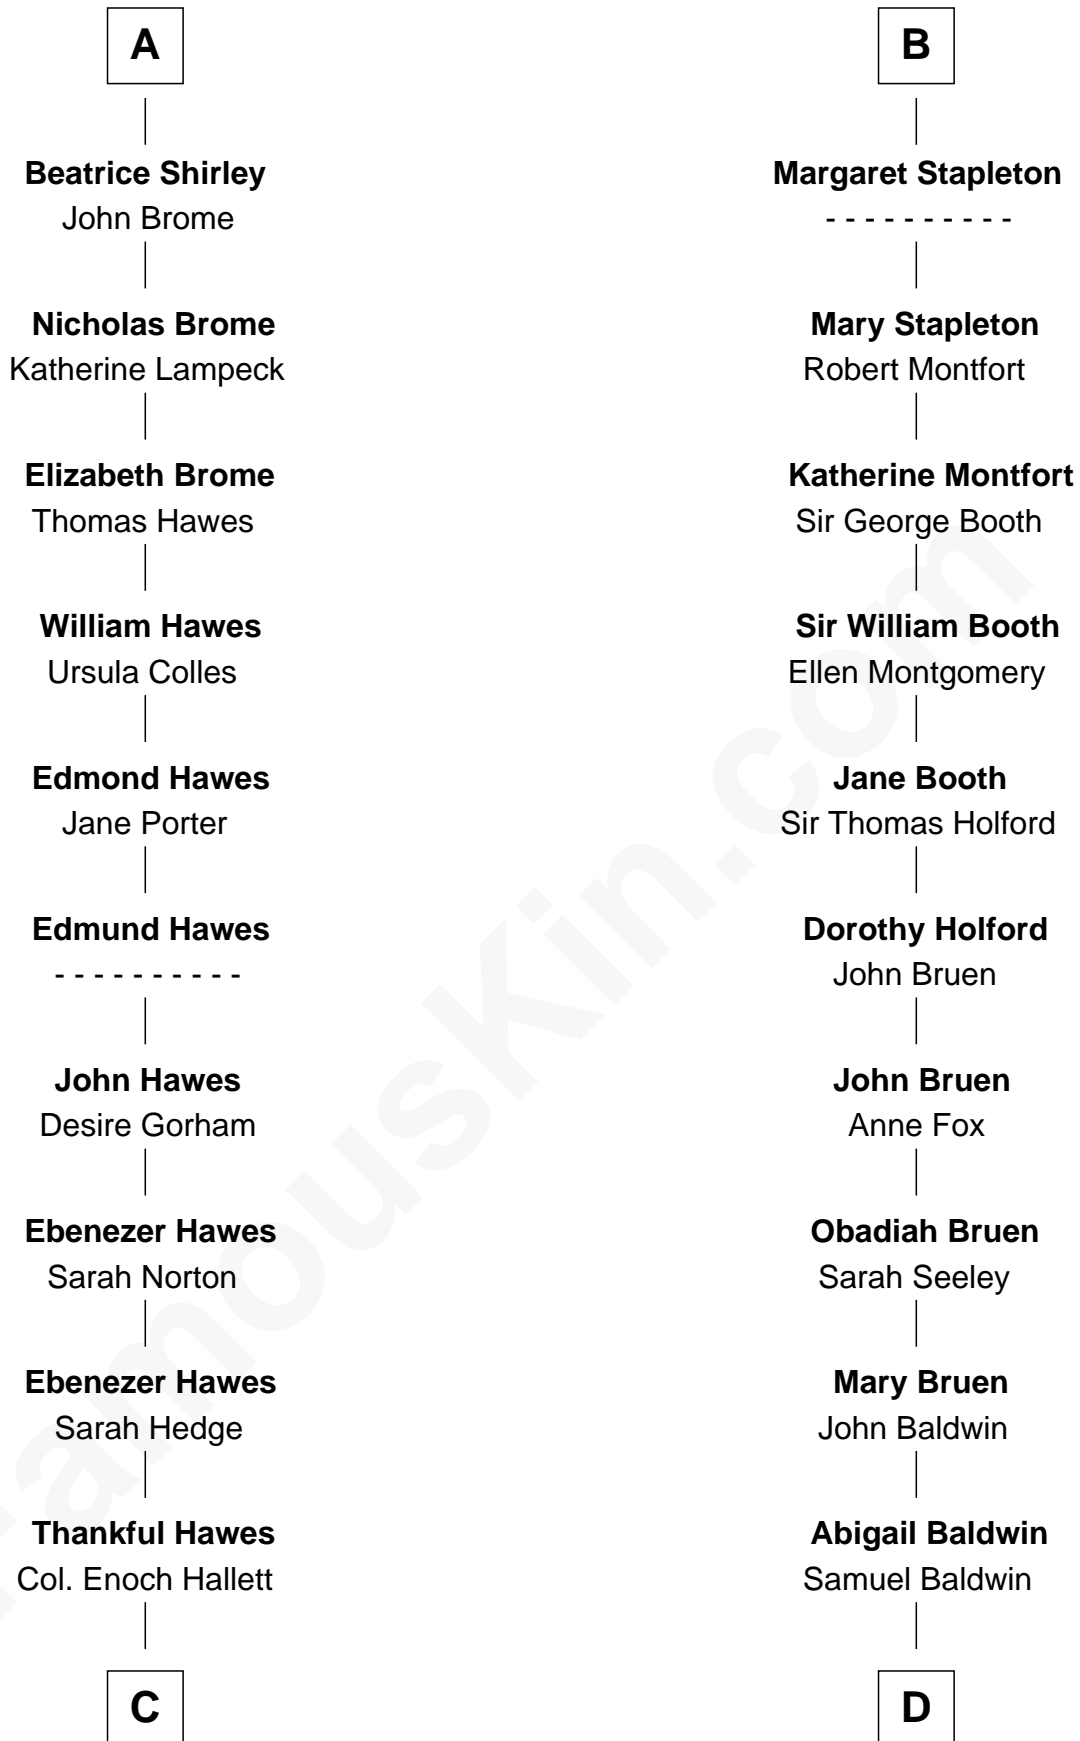

FamousKin.com

Relationship Chart of Eugene Foss

45th Governor of Massachusetts

19th cousin 1 time removed of

Abraham Baldwin

Signer of the U.S. Constitution

C

Susanna Hallett
Col. Heman Bangs

Amanda Bangs
Samuel Bartlett Foss

George Edmund Foss
Marcia Cordelia Noble

Eugene Foss
45th Governor of Massachusetts

D

Timothy Baldwin
Bathsheba Stone

Michael Baldwin
Lucy Dudley

Abraham Baldwin
Signer of the U.S. Constitution