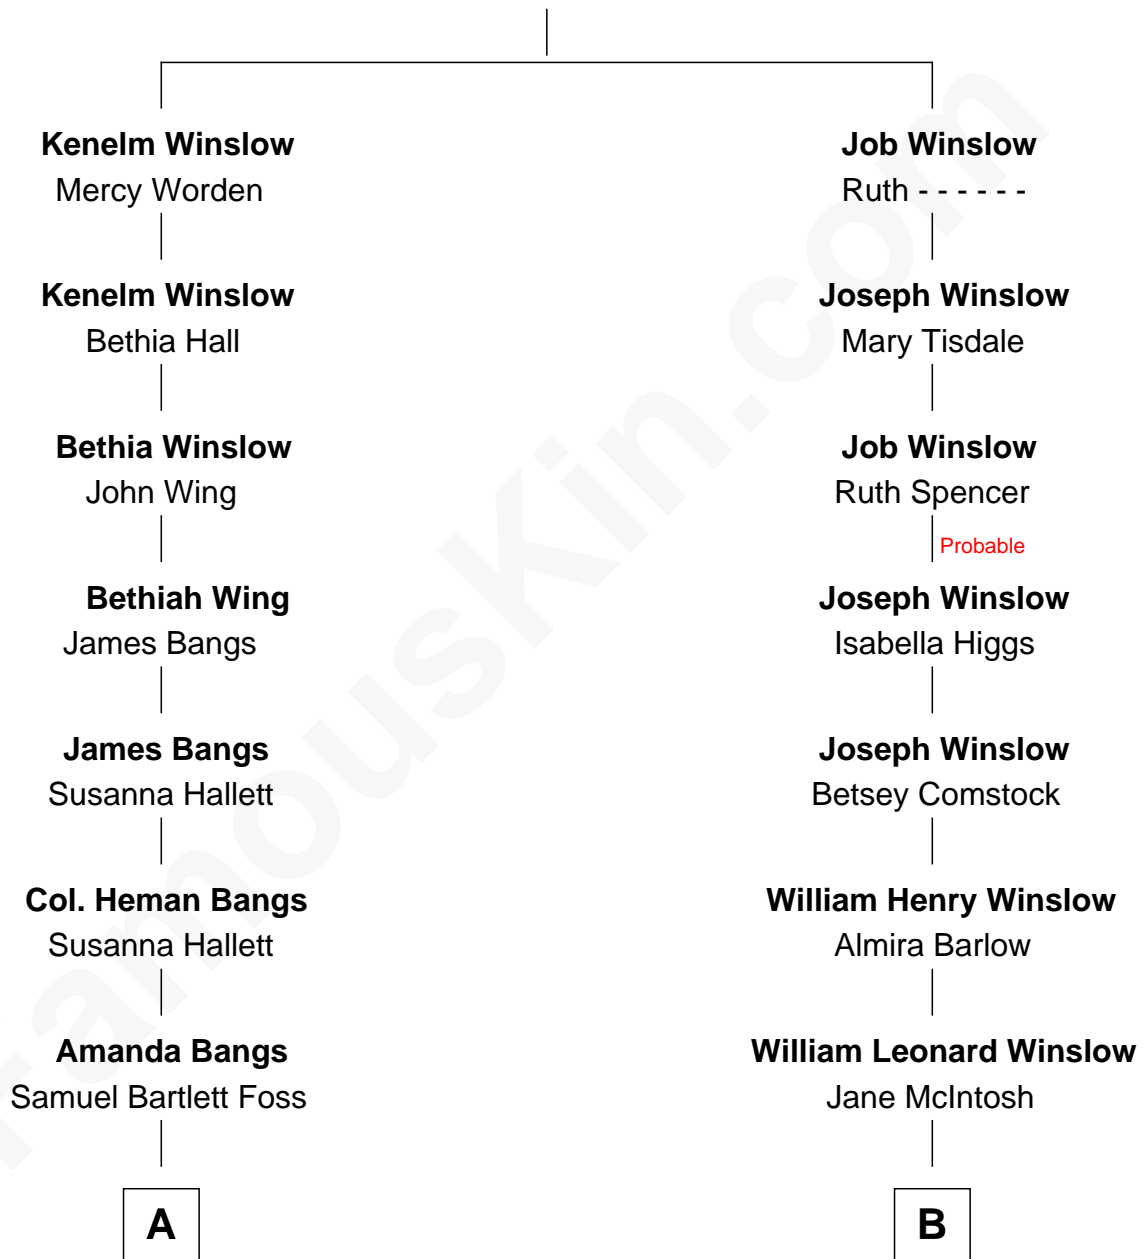

# FamousKin.com Relationship Chart of

**Eugene Foss**

*45th Governor of Massachusetts*

8th cousin 1 time removed of

**Don Winslow**

*Author and Screenwriter*

**Kenelm Winslow**

Ellen Newton

**A**

**George Edmund Foss**  
Marcia Cordelia Noble

**Eugene Foss**  
*45th Governor of Massachusetts*

**B**

**Lloyd Robert Winslow**  
Dorothy Grace Dandeno

**Donald Lloyd Winslow**  
Ottis Mary Scheuermann

**Don Winslow**  
*Suspense Novelist*

FamousKin.com