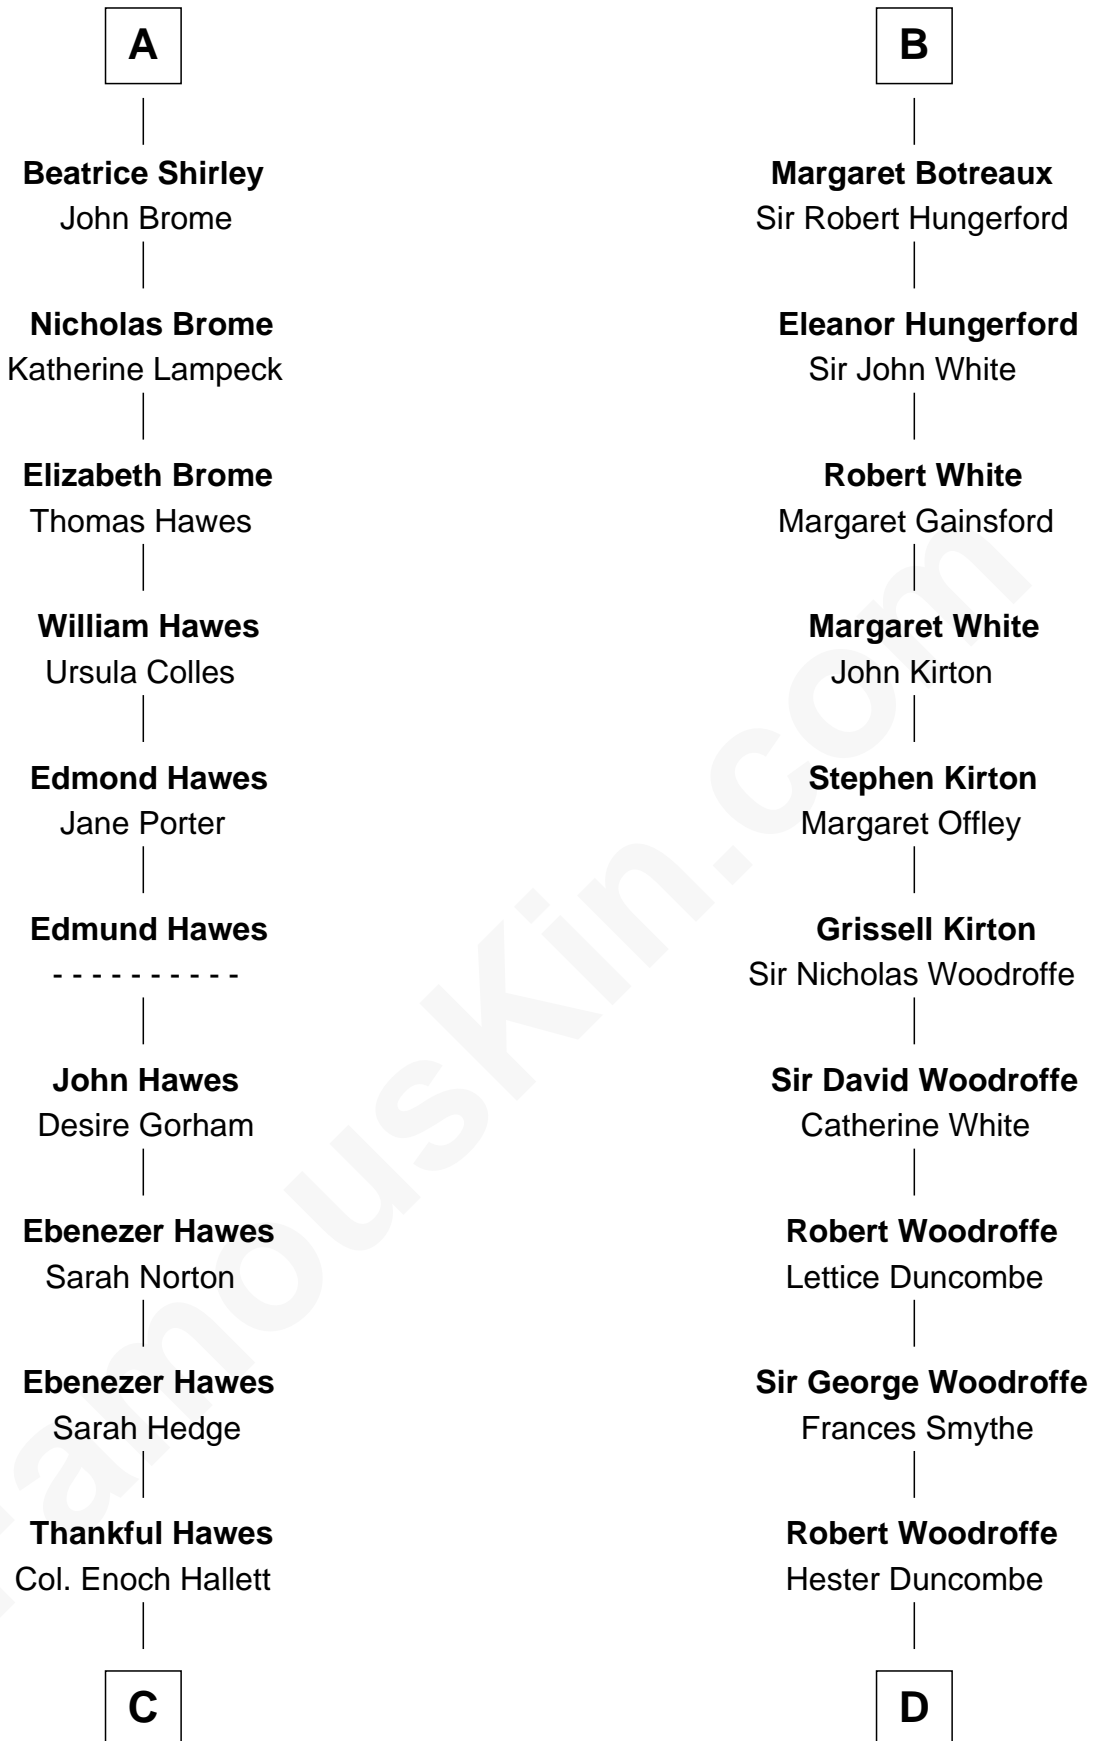

## Relationship Chart of Eugene Foss

45th Governor of Massachusetts

20th cousin 1 time removed of

**Guillermo Billinghurst**

31st President of Peru

**John, King of England**

Isabelle of Angoulême

**C**

**Susanna Hallett**  
Col. Heman Bangs

**Amanda Bangs**  
Samuel Bartlett Foss

**George Edmund Foss**  
Marcia Cordelia Noble

**Eugene Foss**  
*45th Governor of Massachusetts*

**D**

**Lettice Woodroffe**  
William Billinghurst