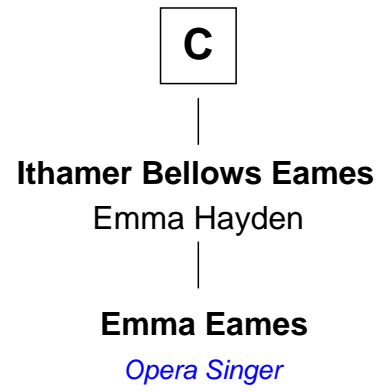

FamousKin.com Relationship Chart of

John Mansfield

(c1601 - 1674) Susan & Ellen passenger 1635

9th cousin 9 times removed of

Emma Eames

Opera Singer

Edmund Fitzalan

Alice de Warenne