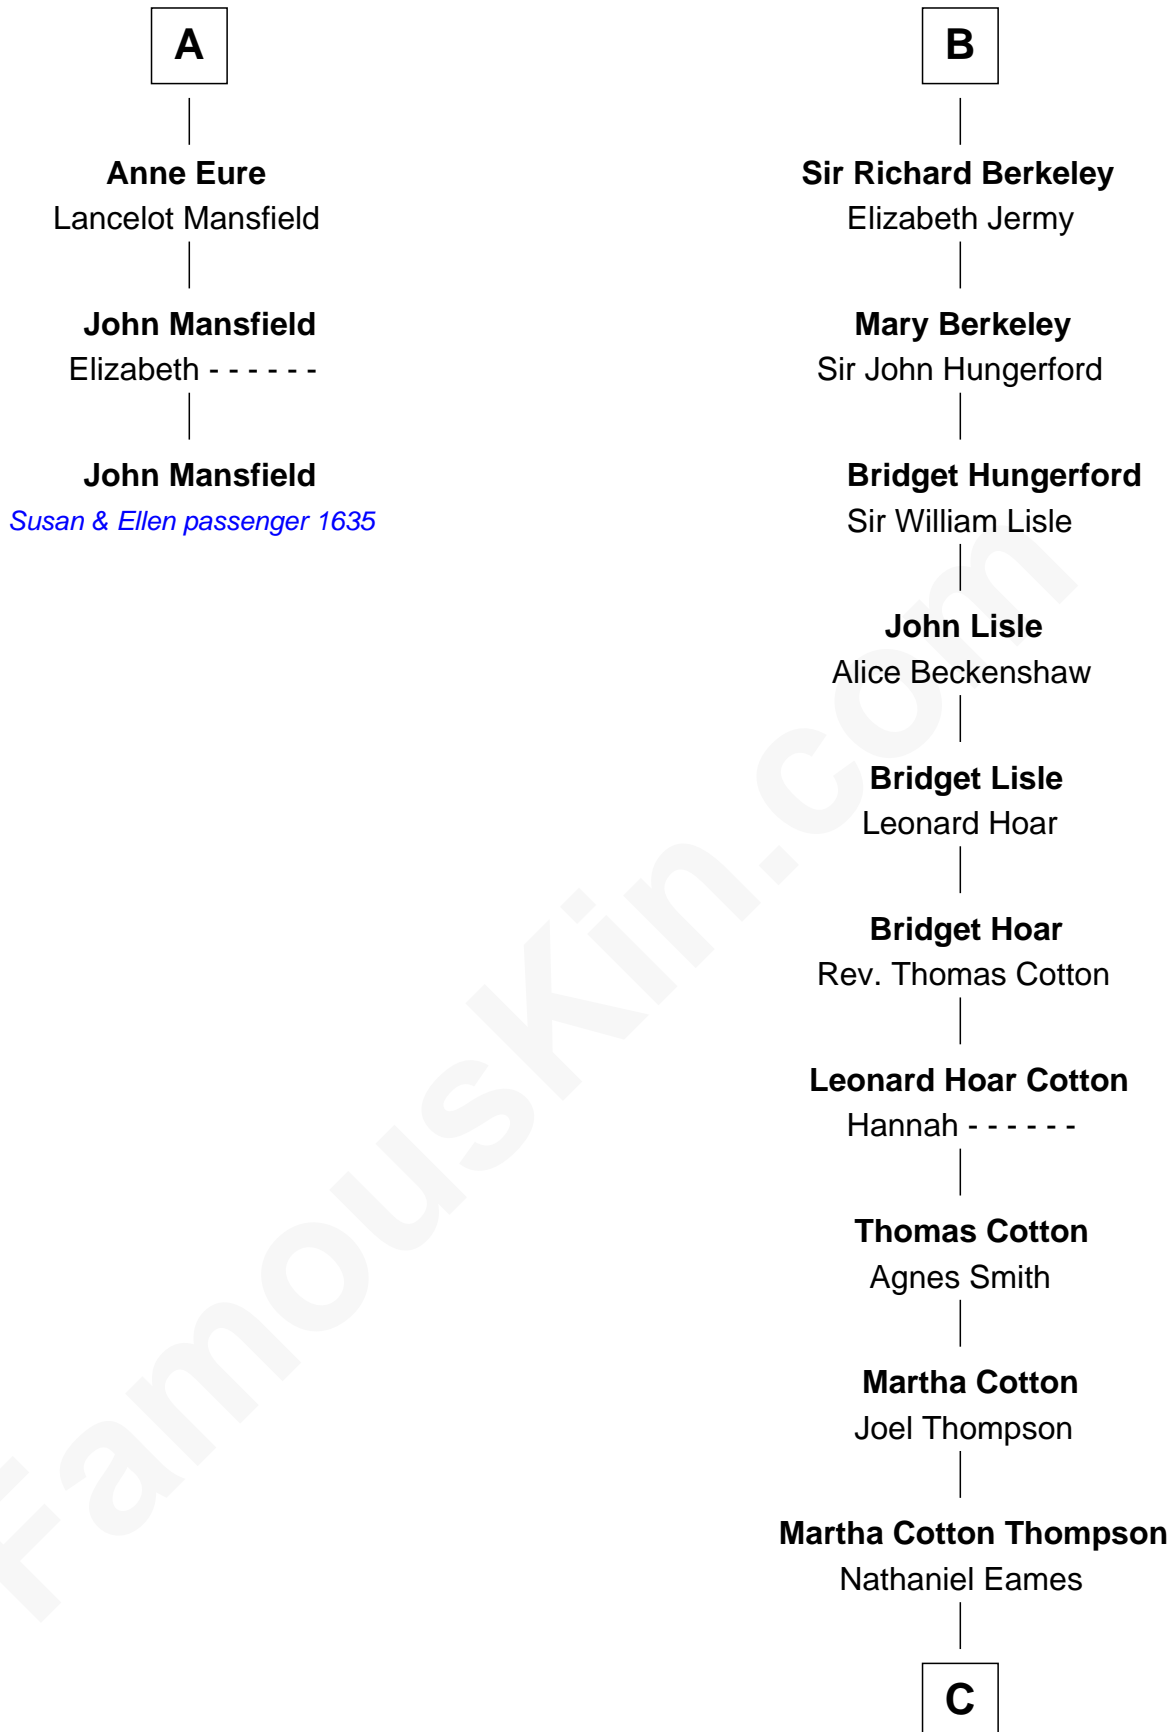

FamousKin.com Relationship Chart of

John Mansfield

(c1601 - 1674) Susan & Ellen passenger 1635

9th cousin 9 times removed of

Emma Eames

Opera Singer

Edmund Fitzalan

Alice de Warenne

FamousKin.com