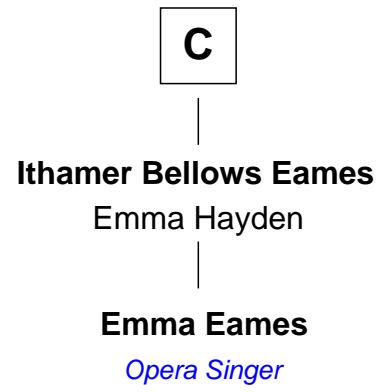

FamousKin.com Relationship Chart of

John Mansfield

(c1601 - 1674) Susan & Ellen passenger 1635

10th cousin 8 times removed of

Emma Eames

Opera Singer

Sir Maurice de Berkeley

Eve la Zouche