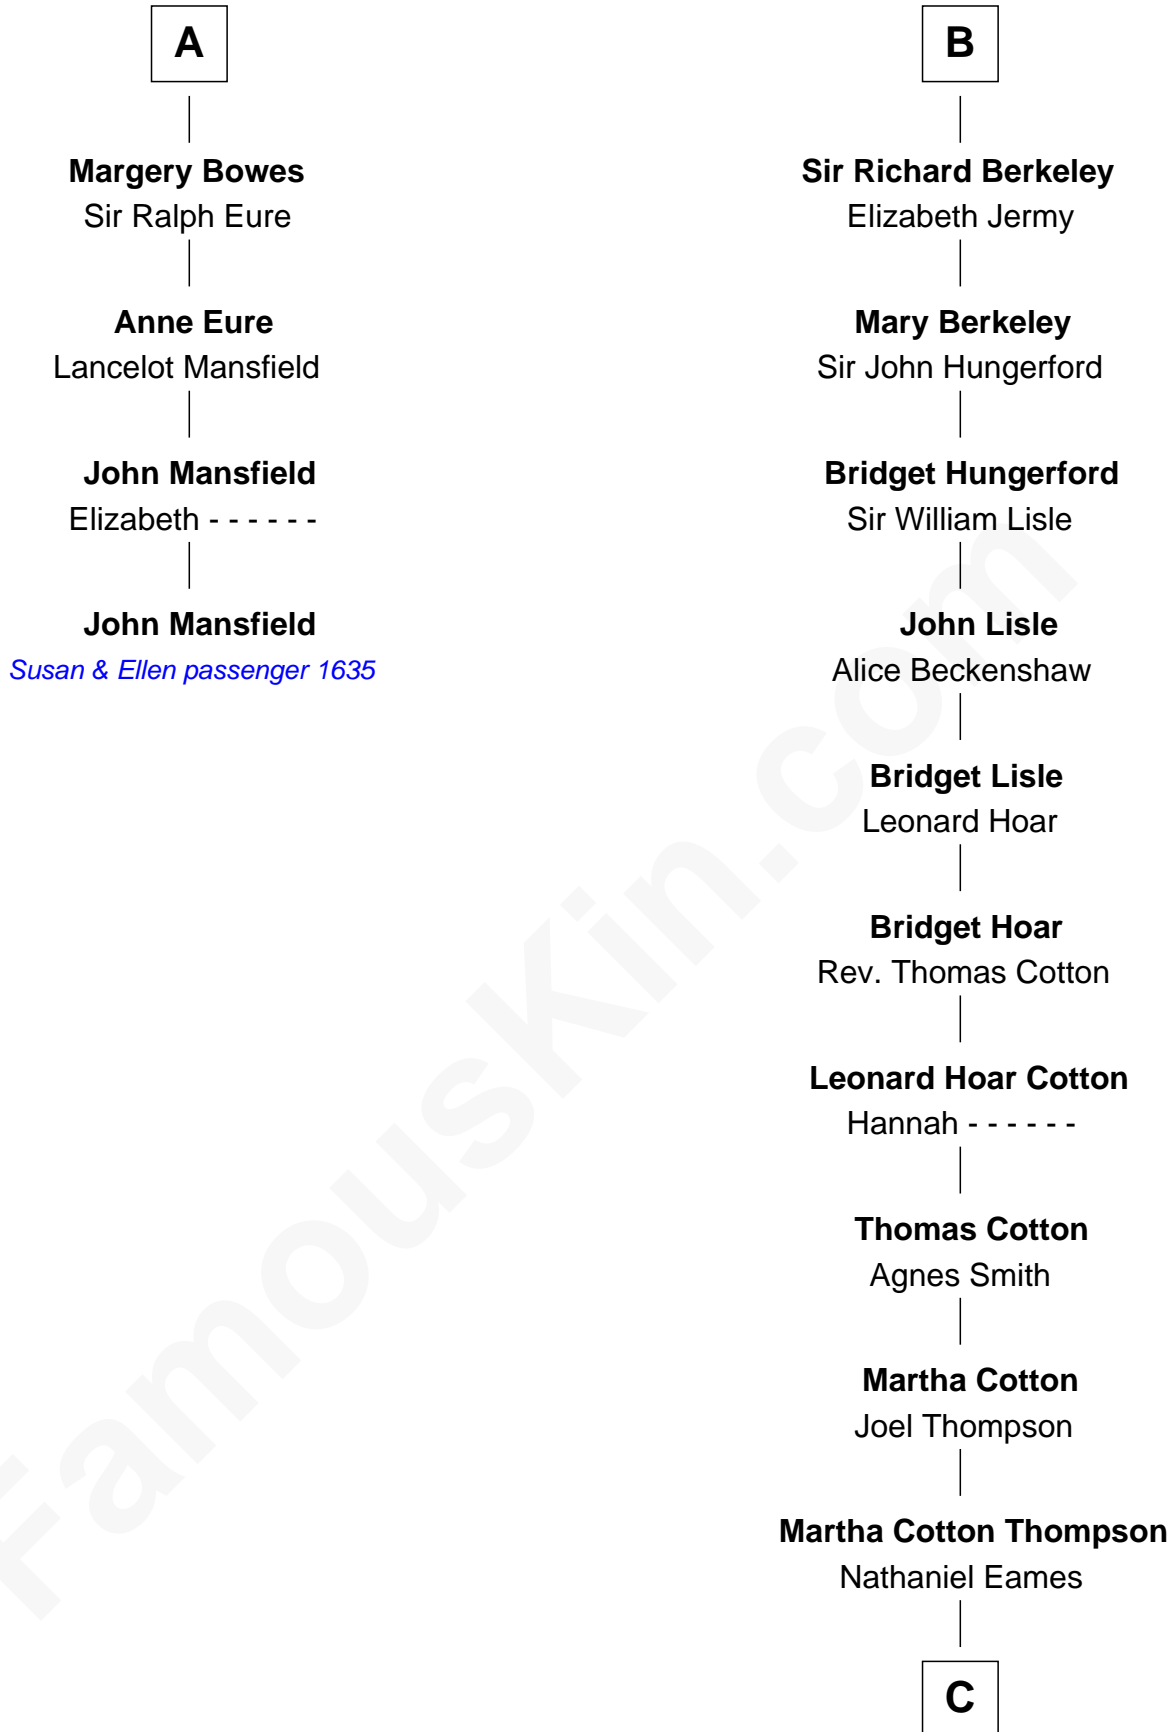

FamousKin.com Relationship Chart of

John Mansfield

(c1601 - 1674) Susan & Ellen passenger 1635

10th cousin 8 times removed of

Emma Eames

Opera Singer

Sir Maurice de Berkeley

Eve la Zouche

FamousKin.com