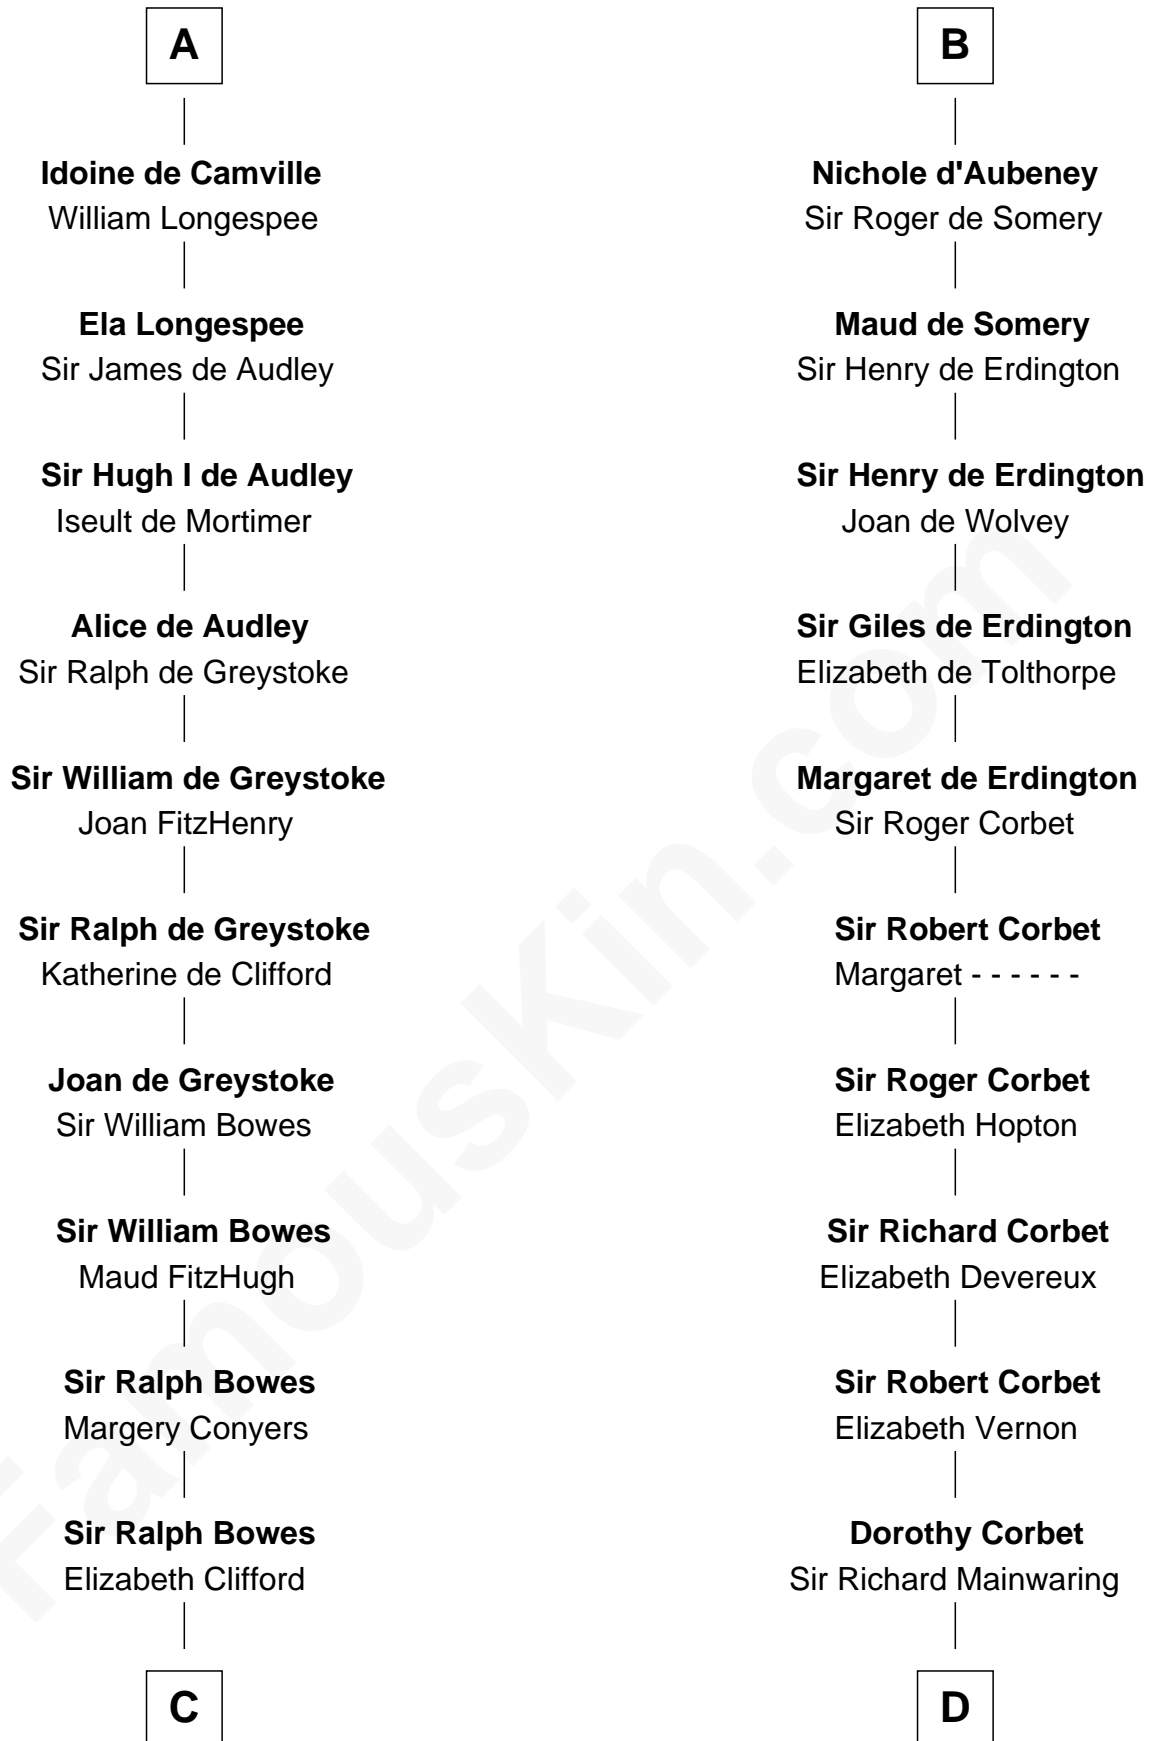

# FamousKin.com Relationship Chart of

**John Mansfield**

(c1601 - 1674) *Susan & Ellen passenger 1635*

20th cousin of

**Robert Abell**

(c1605 - 1663) *Great Migration Immigrant 1630*

**Albert I, Count of Namur**  
Adelaide of Lower Lorraine

**Adelaide of Namur**  
Otto II of Chiny

**Ide de Chiny**  
Gottfried I, Count of Louvain

**Alice of Louvain**  
William d'Aubenev

**William d'Aubenev**  
Maud de St. Hilary

**William d'Aubenev**  
Mabel of Chester

**B**

**C**

**Margery Bowes**

Sir Ralph Eure

**Anne Eure**

Lancelot Mansfield

**John Mansfield**

Elizabeth - - - - -