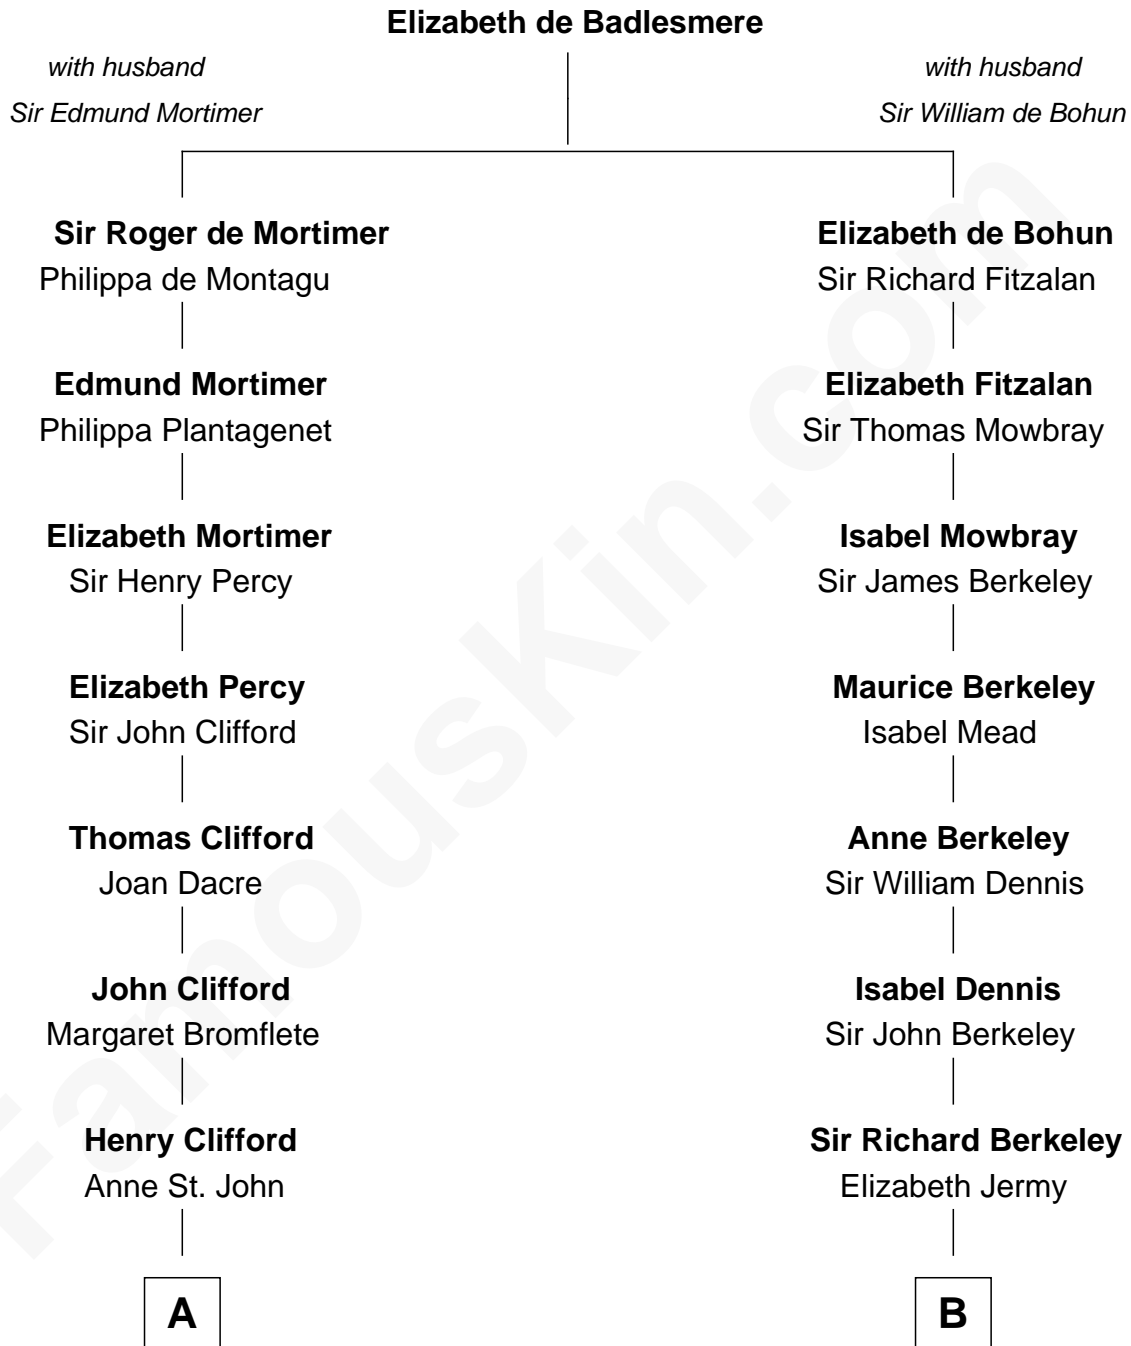

# FamousKin.com Relationship Chart of

**John Mansfield**

(c1601 - 1674) Susan & Ellen passenger 1635

11th cousin 9 times removed of

**Warren Buffett**

Chairman & CEO, Berkshire Hathaway

**C**

—  
**Susan Ann Watson**

Ford Bela Barber

—  
**Stella Frances Barber**

John Ammon Stahl

—  
**Leila Stahl**

Howard Homan Buffett

—  
**Warren Buffett**

*Chairman & CEO, Berkshire Hathaway*