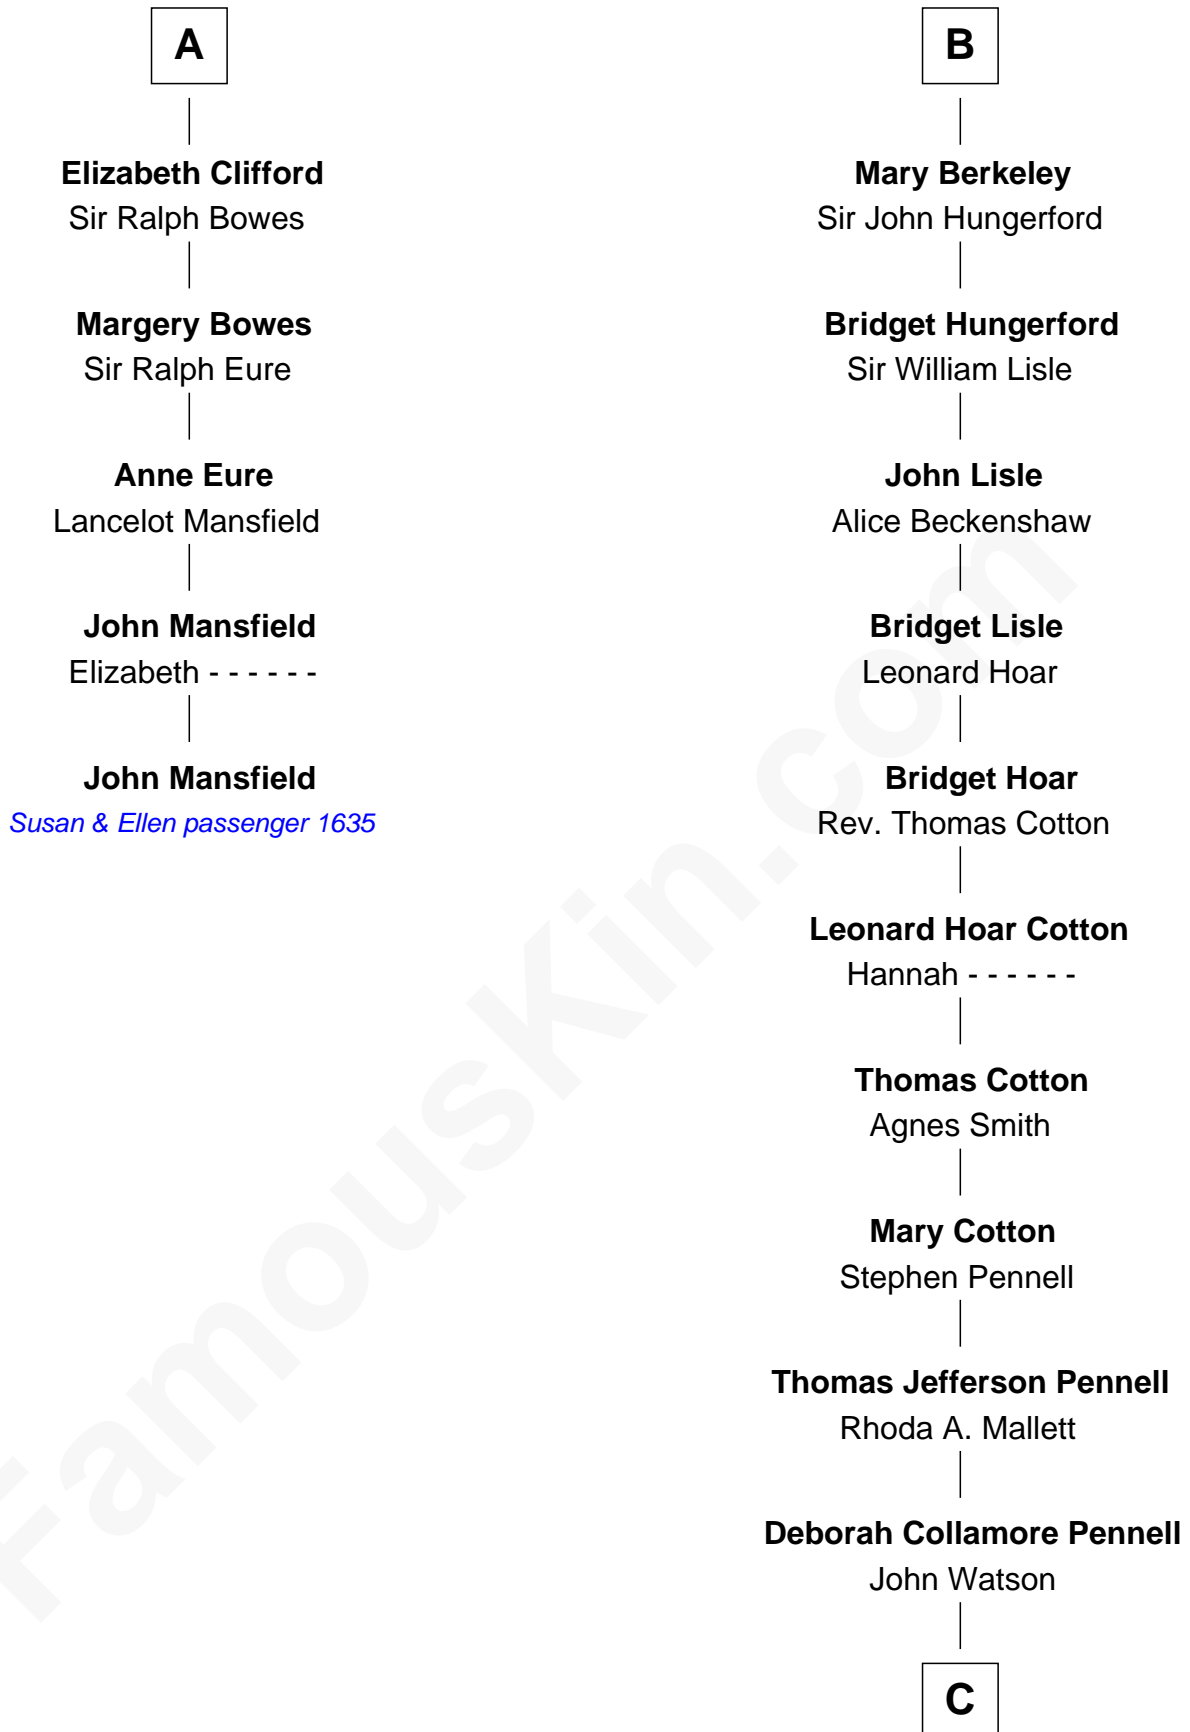

# FamousKin.com Relationship Chart of

**John Mansfield**

(c1601 - 1674) Susan & Ellen passenger 1635

11th cousin 9 times removed of

**Warren Buffett**

Chairman & CEO, Berkshire Hathaway

**C**

—  
**Susan Ann Watson**

Ford Bela Barber

—  
**Stella Frances Barber**

John Ammon Stahl

—  
**Leila Stahl**

Howard Homan Buffett

—  
**Warren Buffett**

*Chairman & CEO, Berkshire Hathaway*