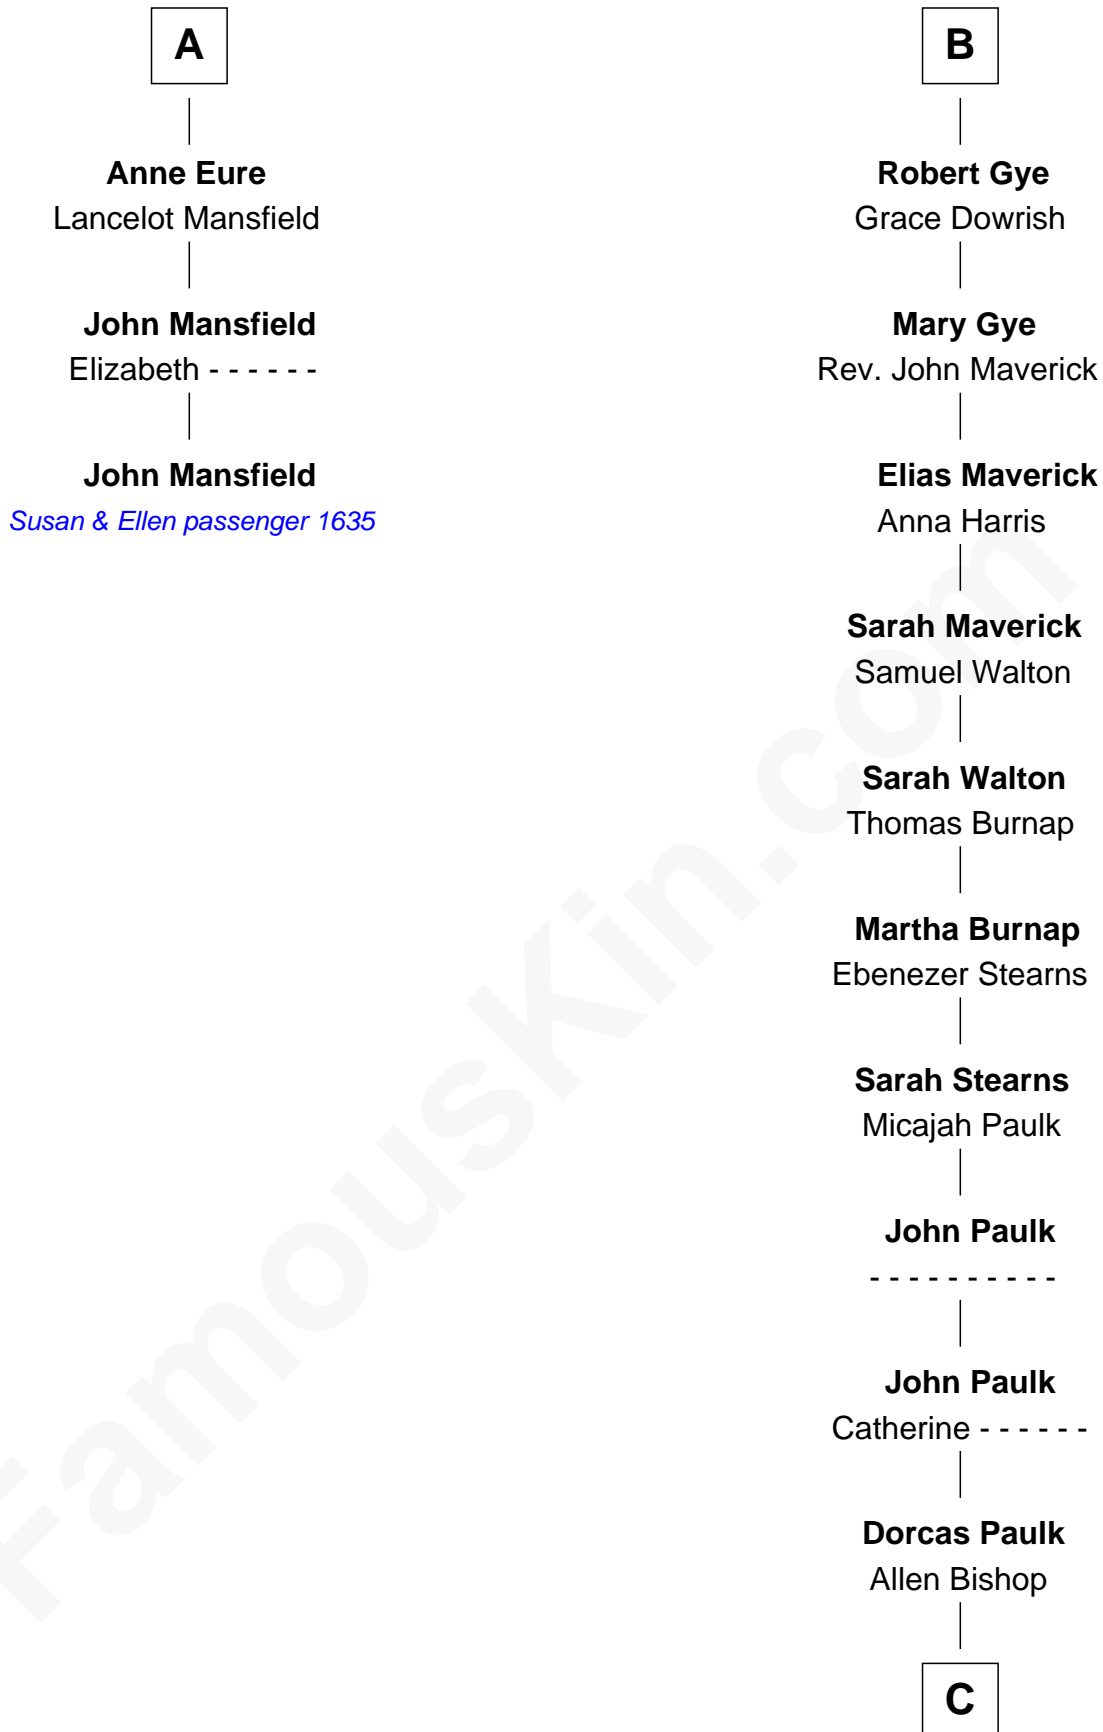

FamousKin.com Relationship Chart of

John Mansfield

(c1601 - 1674) Susan & Ellen passenger 1635

9th cousin 12 times removed of

Michael Strahan

NFL Player and TV Personality

Edmund Fitzalan

Alice de Warenne

C

William A. Bishop

Harriett Meade

Creola Mead

Jado D. Traylor

James Curtis Traylor

Caroline McCarter

Louise Traylor