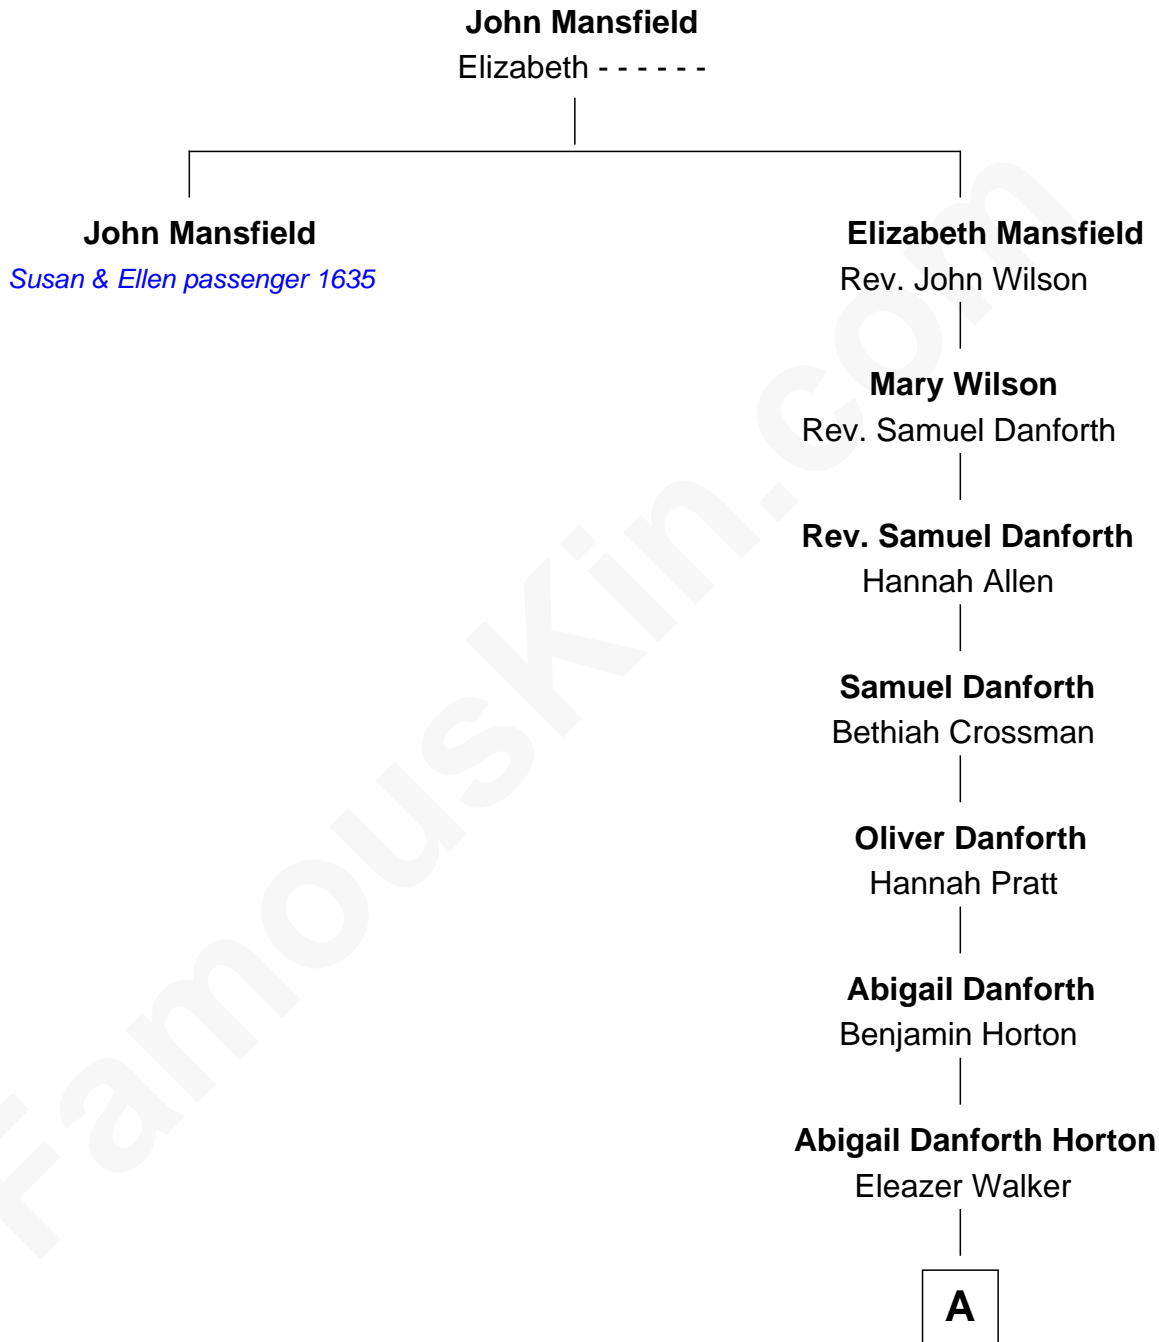

FamousKin.com Relationship Chart of

John Mansfield

(c1601 - 1674) *Susan & Ellen passenger 1635*

7th great-granduncle of

E. C. Segar

Cartoonist (*Popeye creator*)

A

—
Mary Jane Walker

Thomas Segar

—
Amzi Andrews Segar

Erma Irene Crisler

—
E. C. Segar

Cartoonist

FamousKin.com