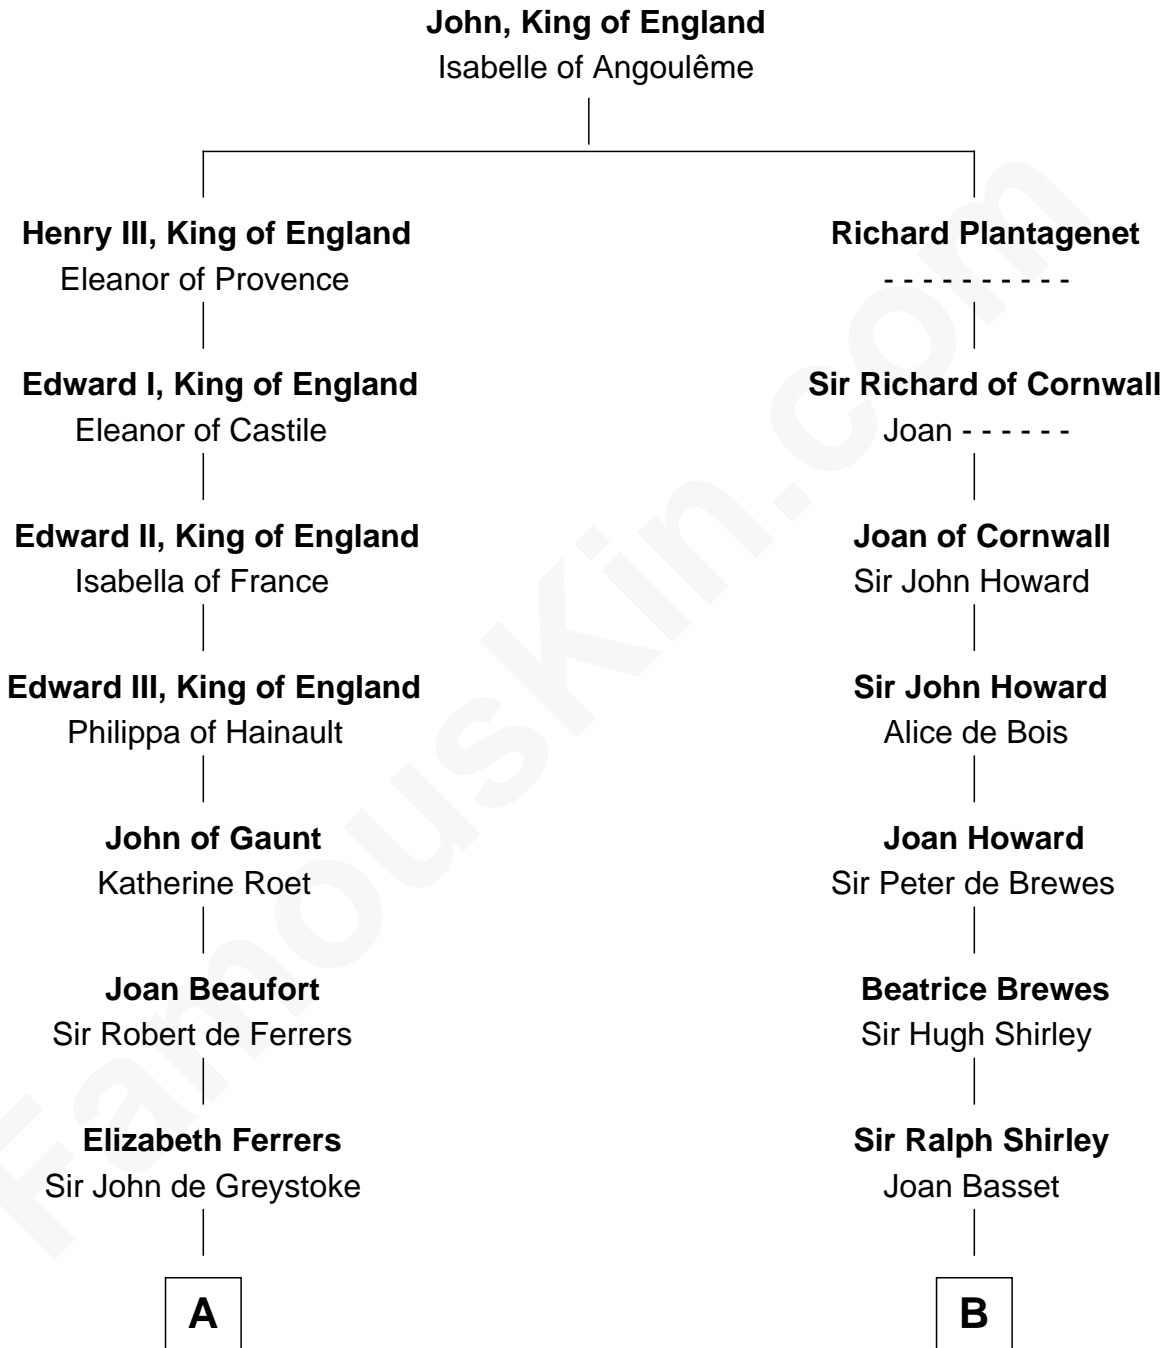

FamousKin.com

Relationship Chart of

John Mansfield

(c1601 - 1674) Susan & Ellen passenger 1635

14th cousin 7 times removed of

William Henry Moore

Co-Founder, U.S. Steel and Nabisco

C

Sarah Browne
George Beckwith

George Beckwith
Rachel Marsh

George Beckwith
Mary Bradley

Rachael Arvilla Beckwith
Nathaniel Ford Moore

William Henry Moore
Co-Founder, U.S. Steel and Nabisco

FamousKin.com