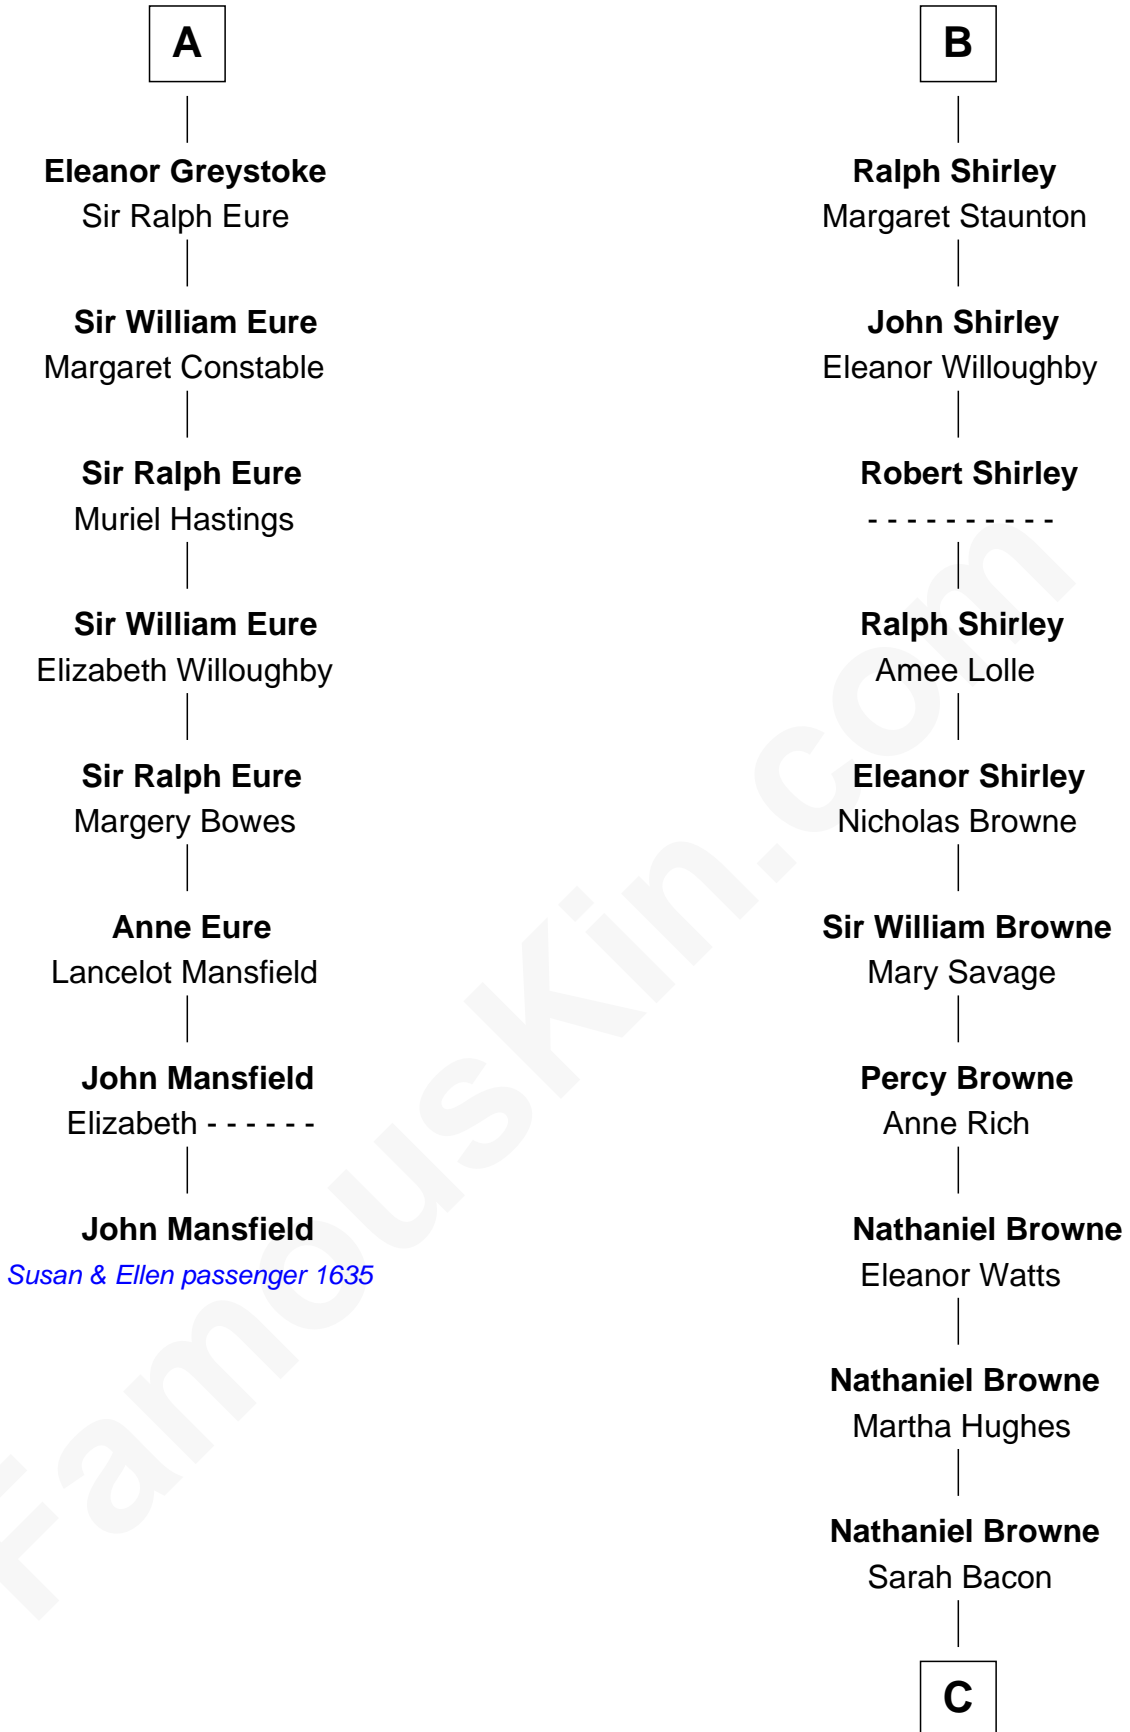

FamousKin.com

Relationship Chart of

John Mansfield

(c1601 - 1674) Susan & Ellen passenger 1635

14th cousin 7 times removed of

William Henry Moore

Co-Founder, U.S. Steel and Nabisco

C

Sarah Browne
George Beckwith

George Beckwith
Rachel Marsh

George Beckwith
Mary Bradley

Rachael Arvilla Beckwith
Nathaniel Ford Moore

William Henry Moore
Co-Founder, U.S. Steel and Nabisco

FamousKin.com