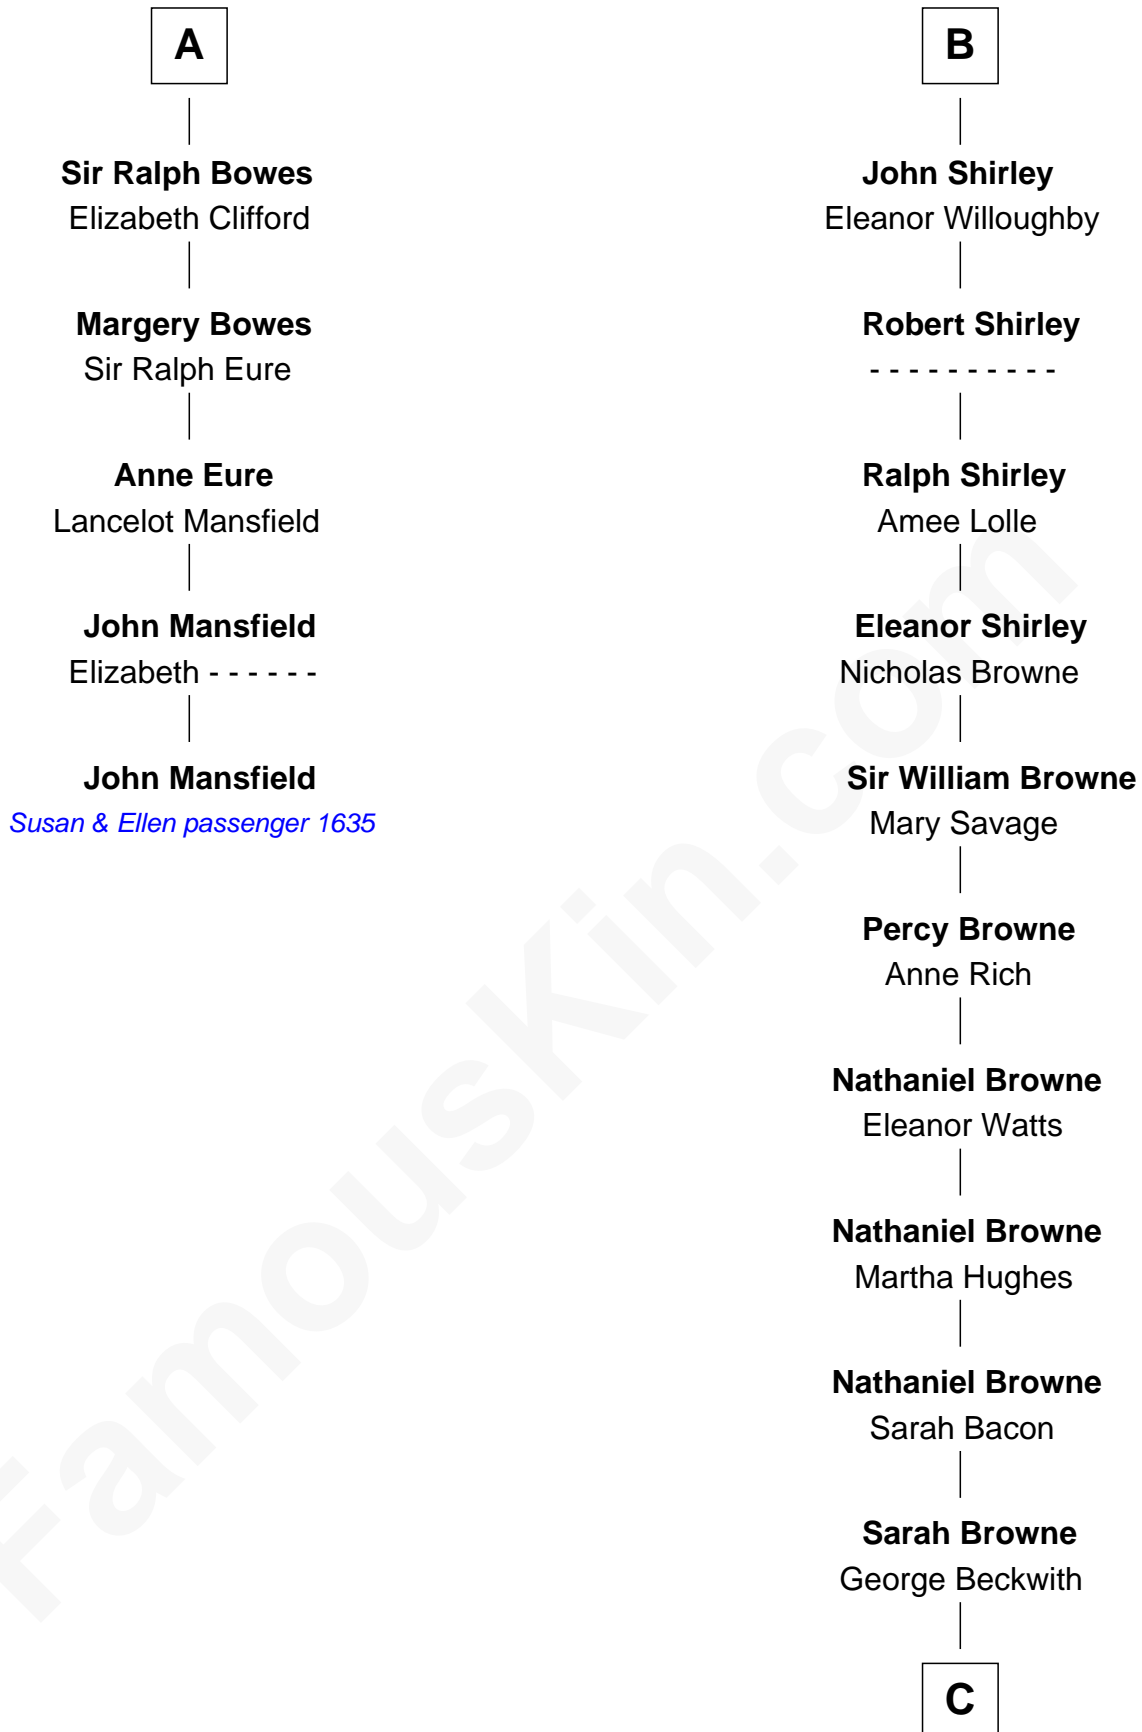

FamousKin.com Relationship Chart of

John Mansfield

(c1601 - 1674) Susan & Ellen passenger 1635

11th cousin 9 times removed of

William Henry Moore

Co-Founder, U.S. Steel and Nabisco

Sir James de Audley

Ela Longespee

Katherine Giffard

Sir Nicholas Audley

Joan Martin

Alice de Audley

Sir Hugh de Meynell

Isabel de Meynell

Sir Thomas de Shirley

Sir Hugh Shirley

Beatrice Brewes

Sir Ralph Shirley

Joan Basset

Ralph Shirley

Margaret Staunton

B

C

George Beckwith

Rachel Marsh

George Beckwith

Mary Bradley

Rachael Arvilla Beckwith

Nathaniel Ford Moore

William Henry Moore

Co-Founder, U.S. Steel and Nabisco

FamousKin.com