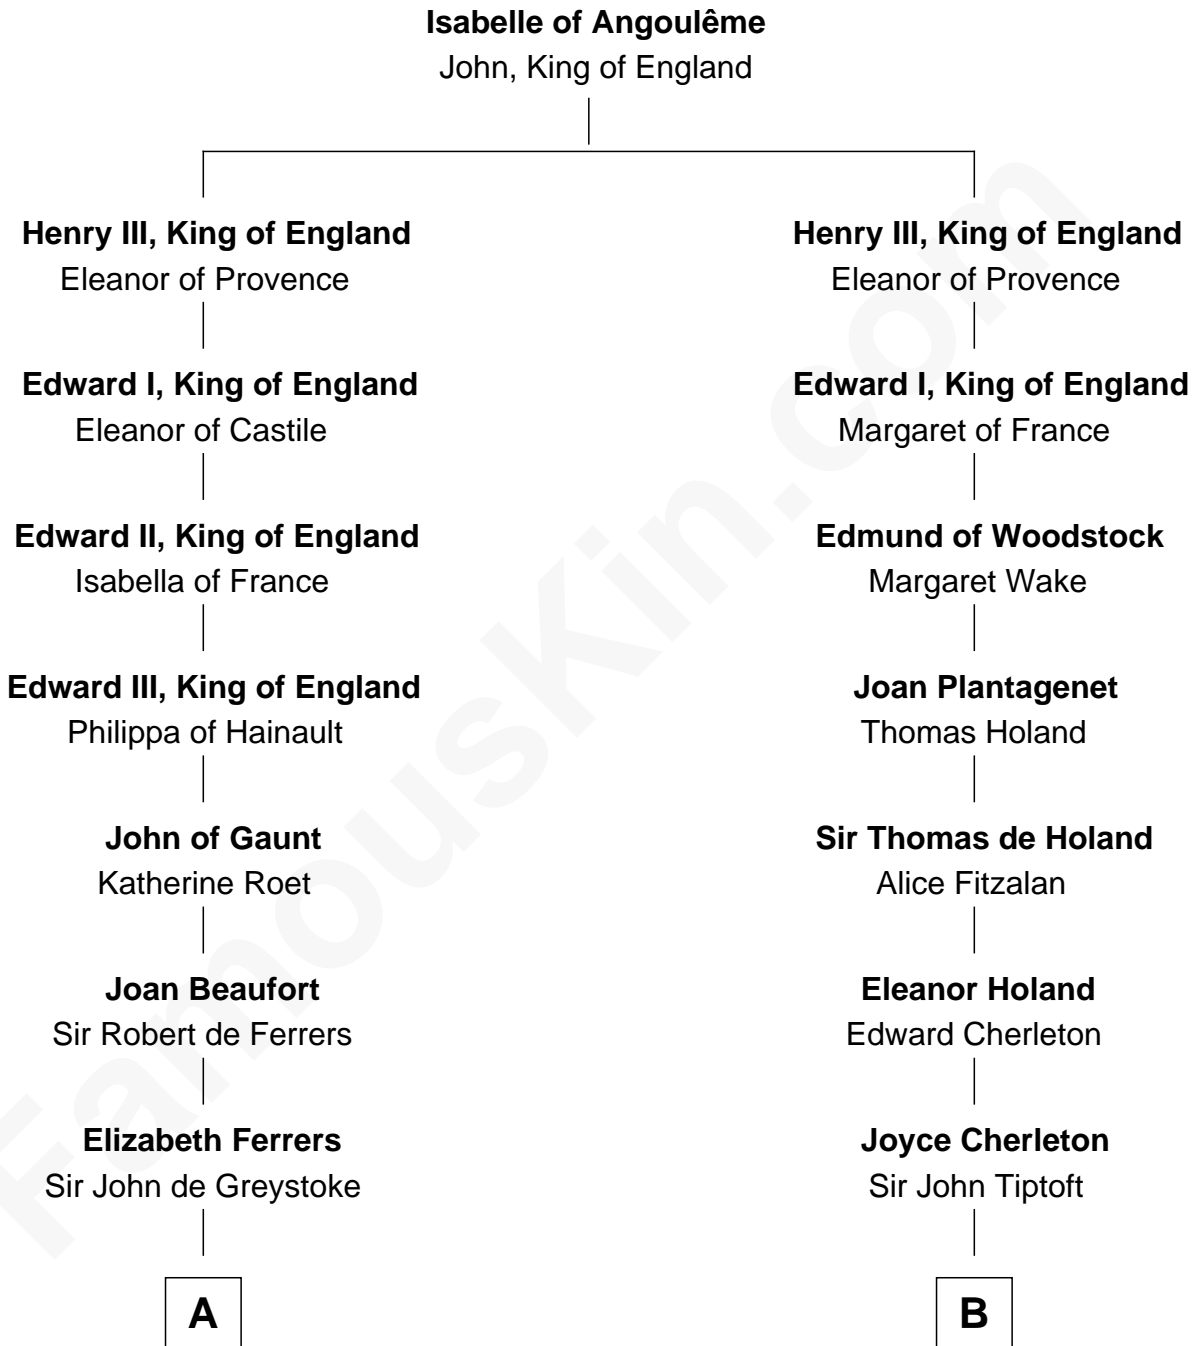

FamousKin.com Relationship Chart of

John Mansfield

(c1601 - 1674) Susan & Ellen passenger 1635

14th cousin 6 times removed of

Milton Bradley

Founder, Milton Bradley Company

C

Oliver Smith Lyford