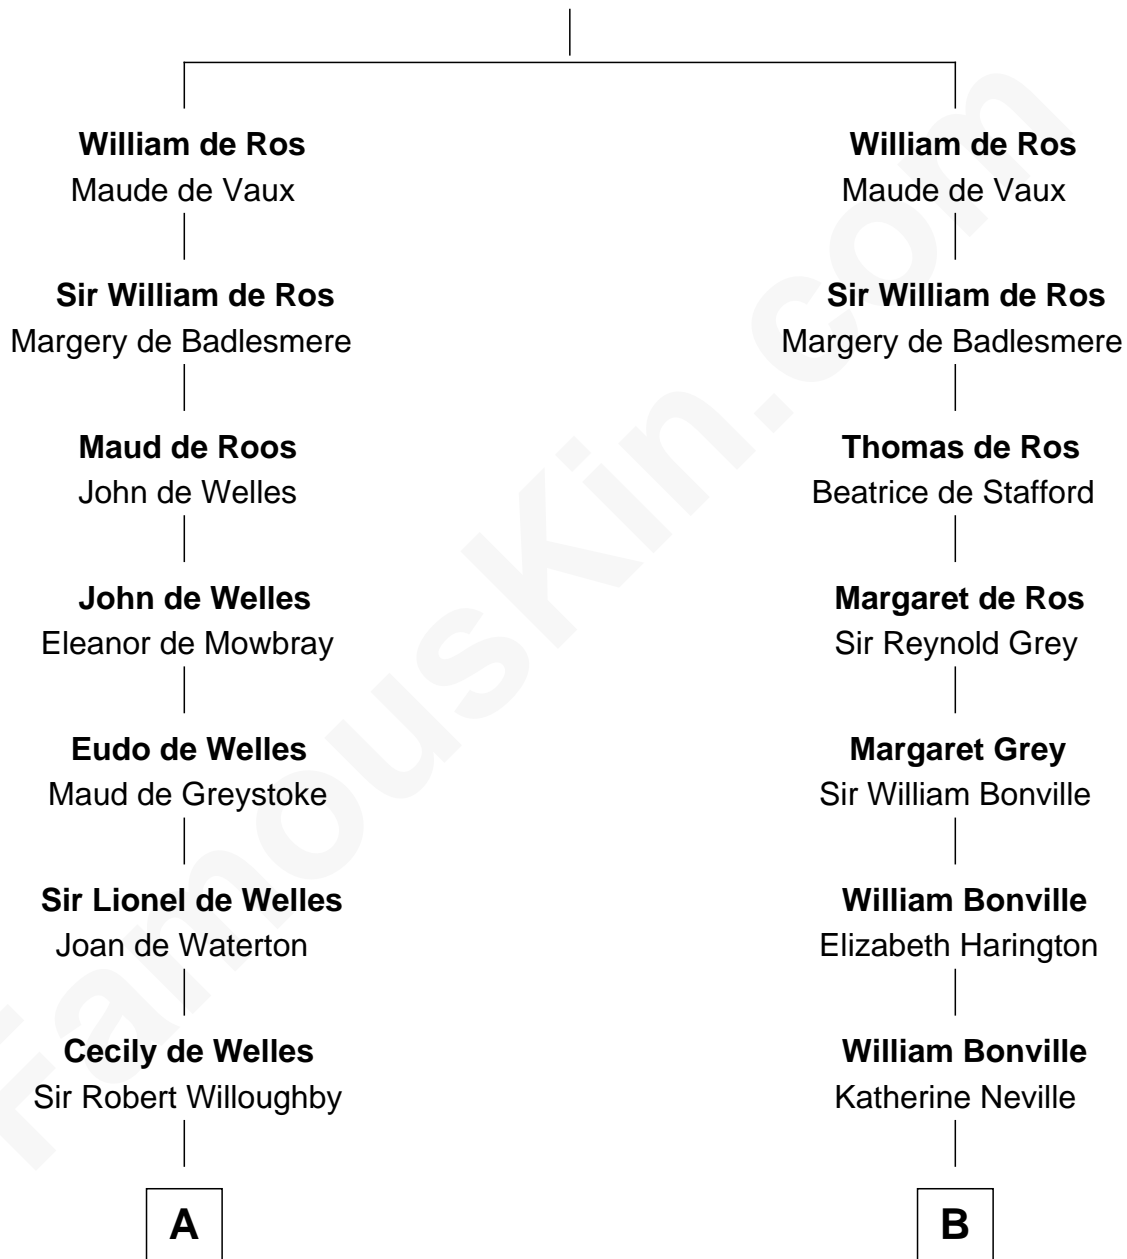

FamousKin.com Relationship Chart of

John Mansfield

(c1601 - 1674) Susan & Ellen passenger 1635

12th cousin 7 times removed of

Milton Bradley

Founder, Milton Bradley Company

Sir Robert de Ros

Isabel de Aubeney