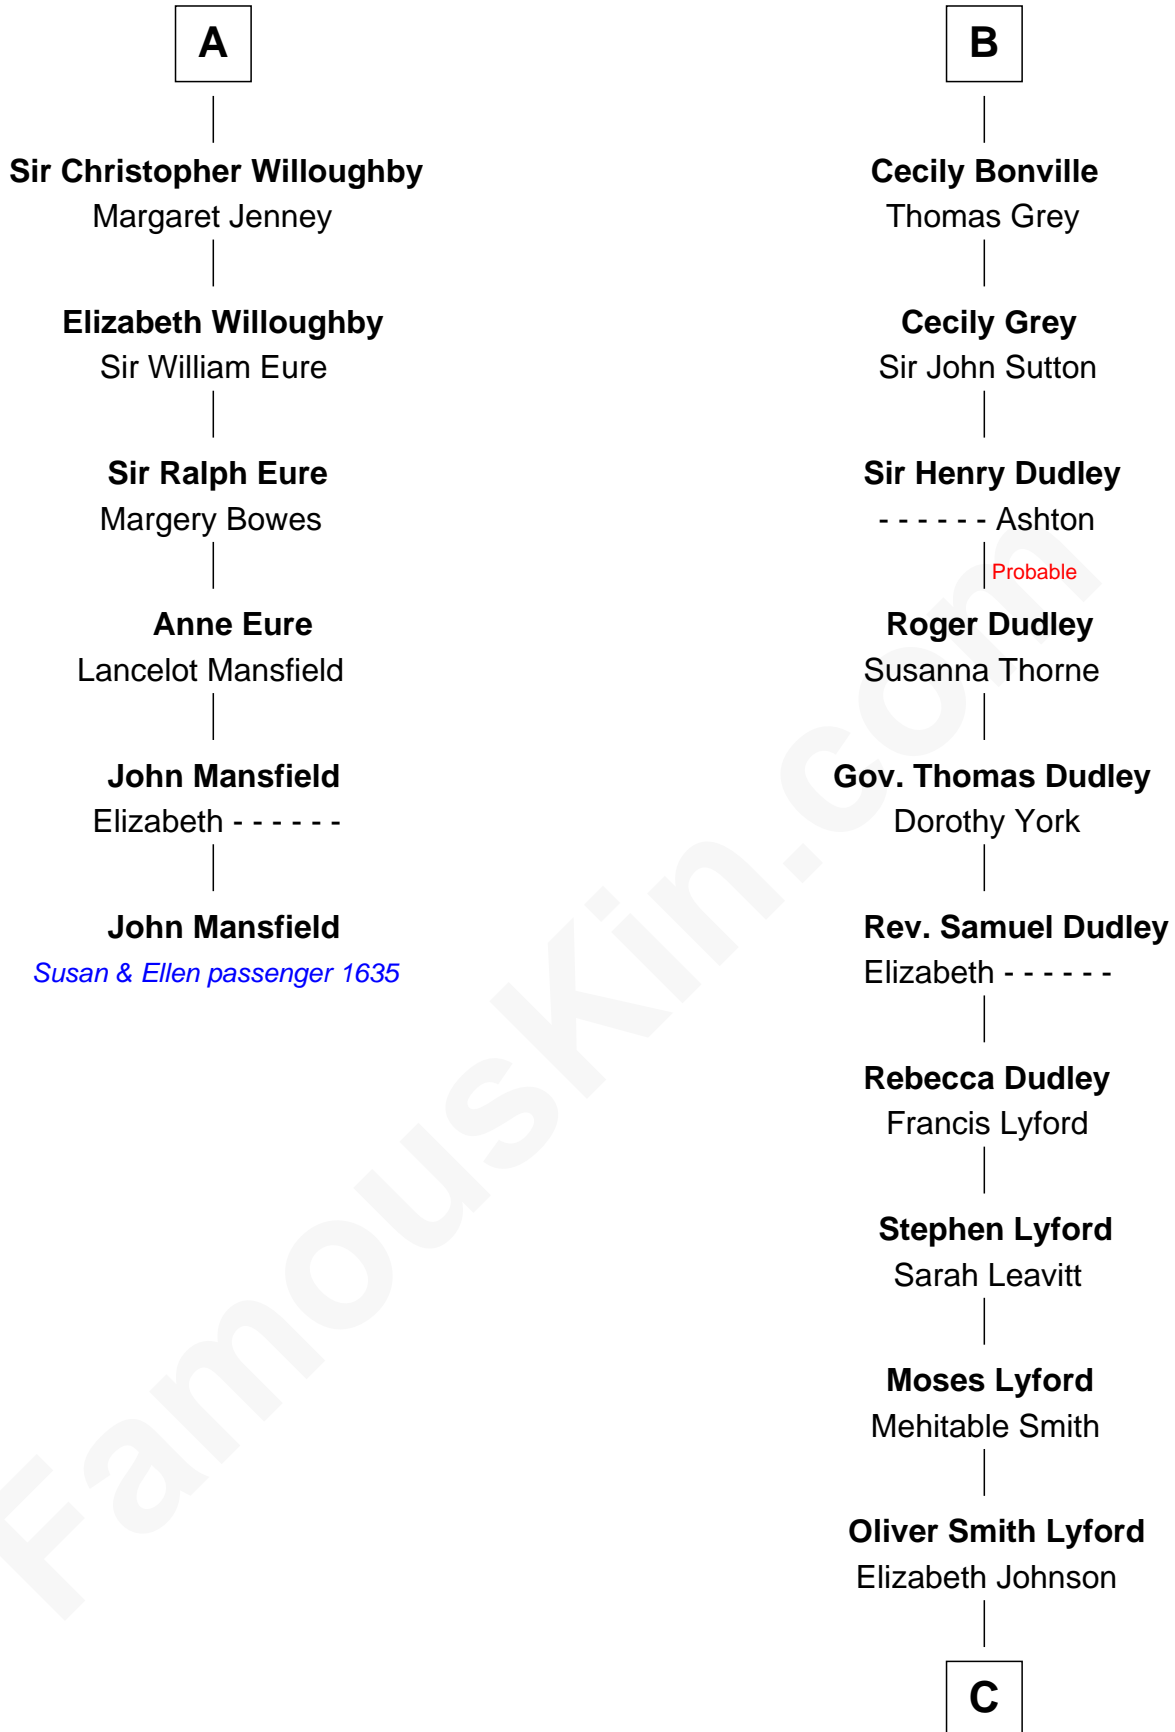

FamousKin.com Relationship Chart of

John Mansfield

(c1601 - 1674) Susan & Ellen passenger 1635

12th cousin 7 times removed of

Milton Bradley

Founder, Milton Bradley Company

Sir Robert de Ros

Isabel de Aubeney

C

Dudley Lyford

Betsey Smith

Fanny Lyford

Lewis Bradley

Milton Bradley

Founder, Milton Bradley Company

FamousKin.com