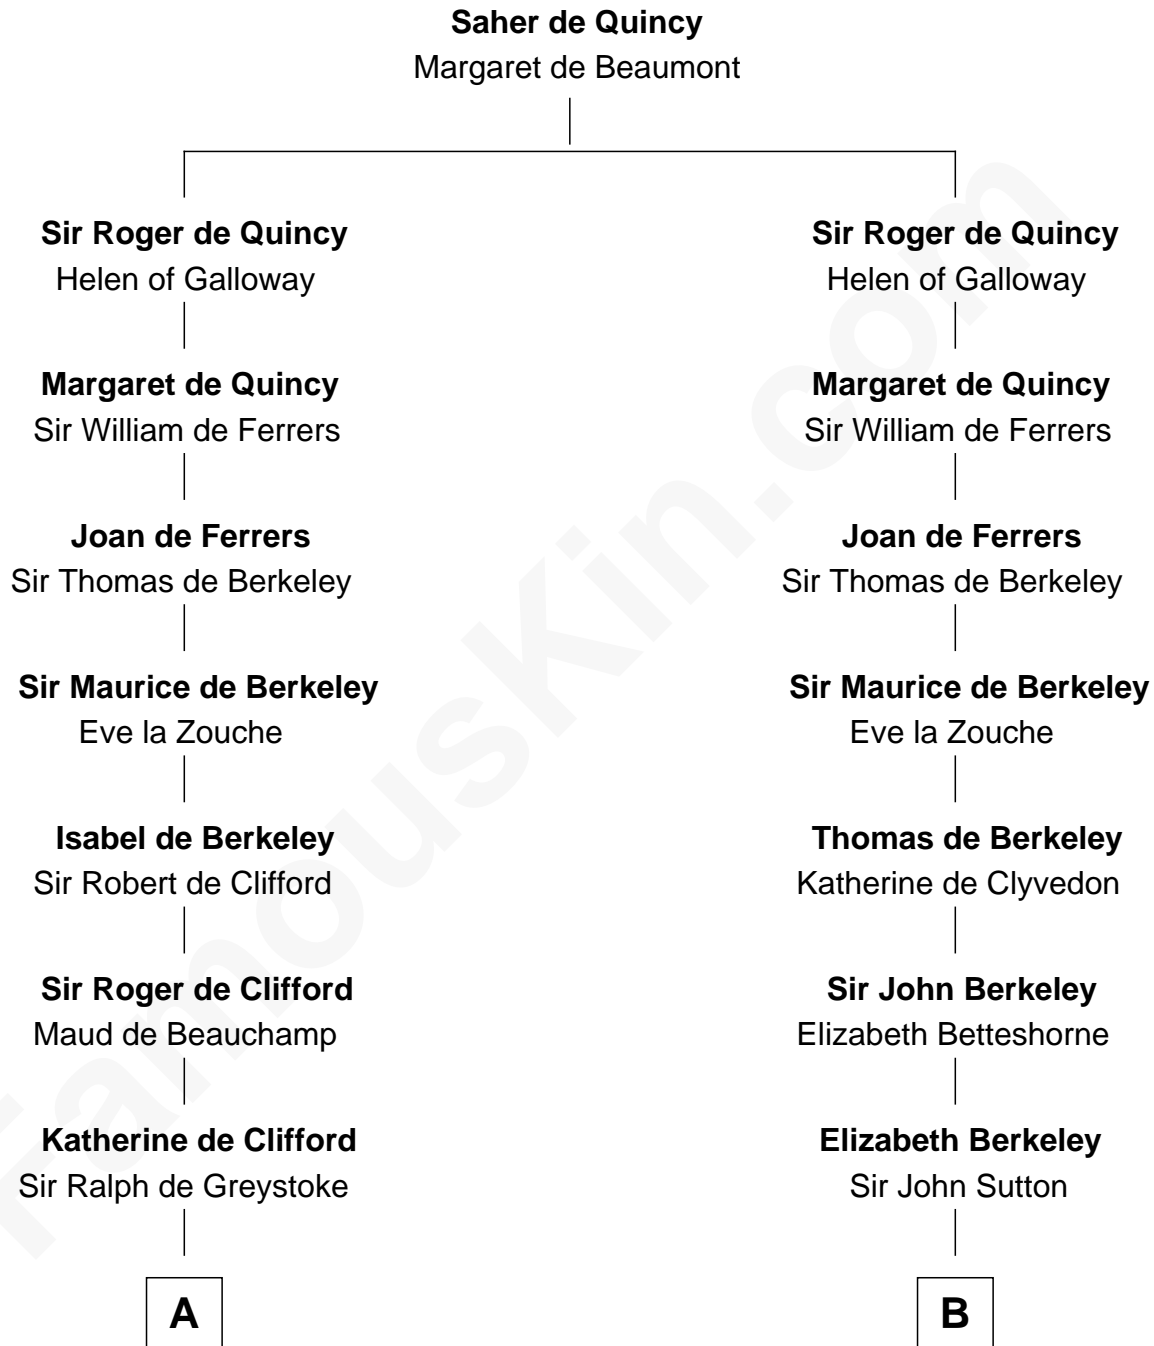

FamousKin.com Relationship Chart of

John Mansfield

(c1601 - 1674) Susan & Ellen passenger 1635

14th cousin 6 times removed of

Milton Bradley

Founder, Milton Bradley Company

C

Oliver Smith Lyford

Elizabeth Johnson

Dudley Lyford

Betsey Smith

Fanny Lyford

Lewis Bradley

Milton Bradley

Founder, Milton Bradley Company

FamousKin.com