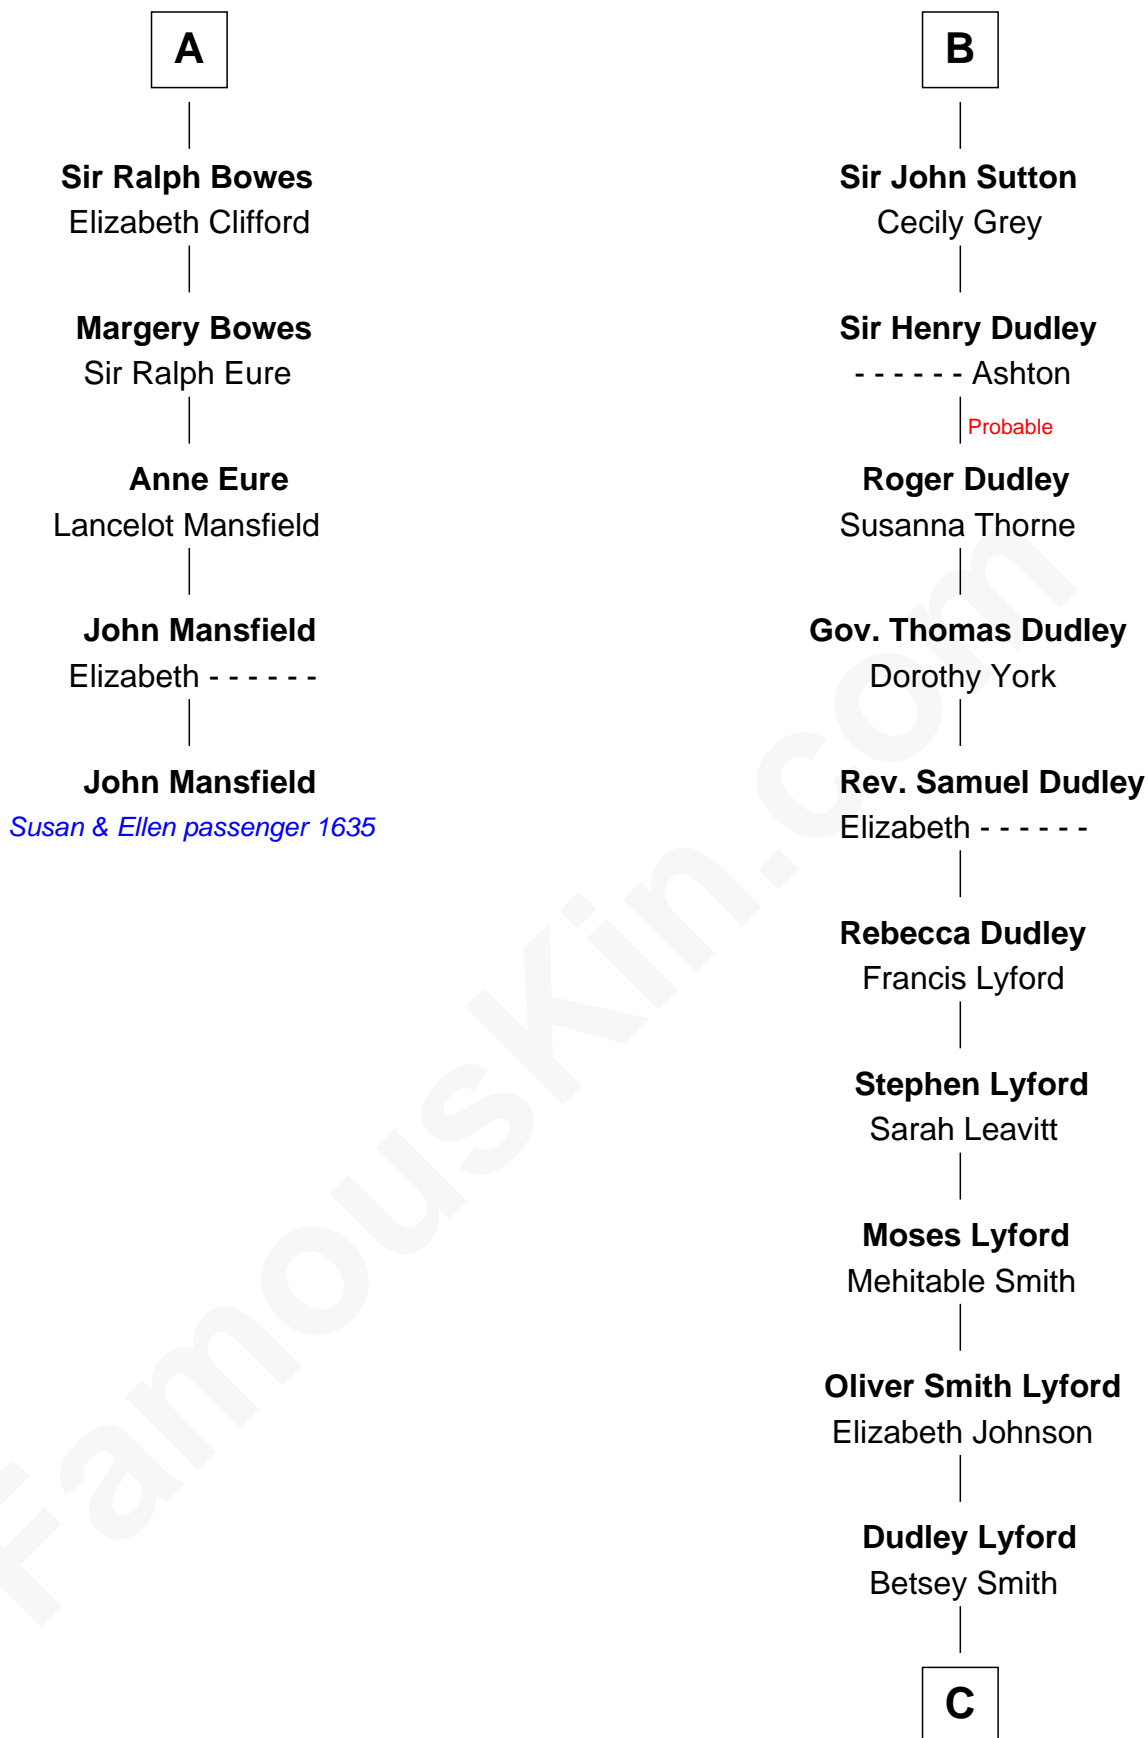

FamousKin.com Relationship Chart of

John Mansfield

(c1601 - 1674) Susan & Ellen passenger 1635

11th cousin 7 times removed of

Milton Bradley

Founder, Milton Bradley Company

Sir James de Audley

Ela Longespee

Sir Thomas Strangeways

Joan Strangeways

Sir William Willoughby

Cecily Willoughby

Sir Edward Sutton

B

C

Fanny Lyford