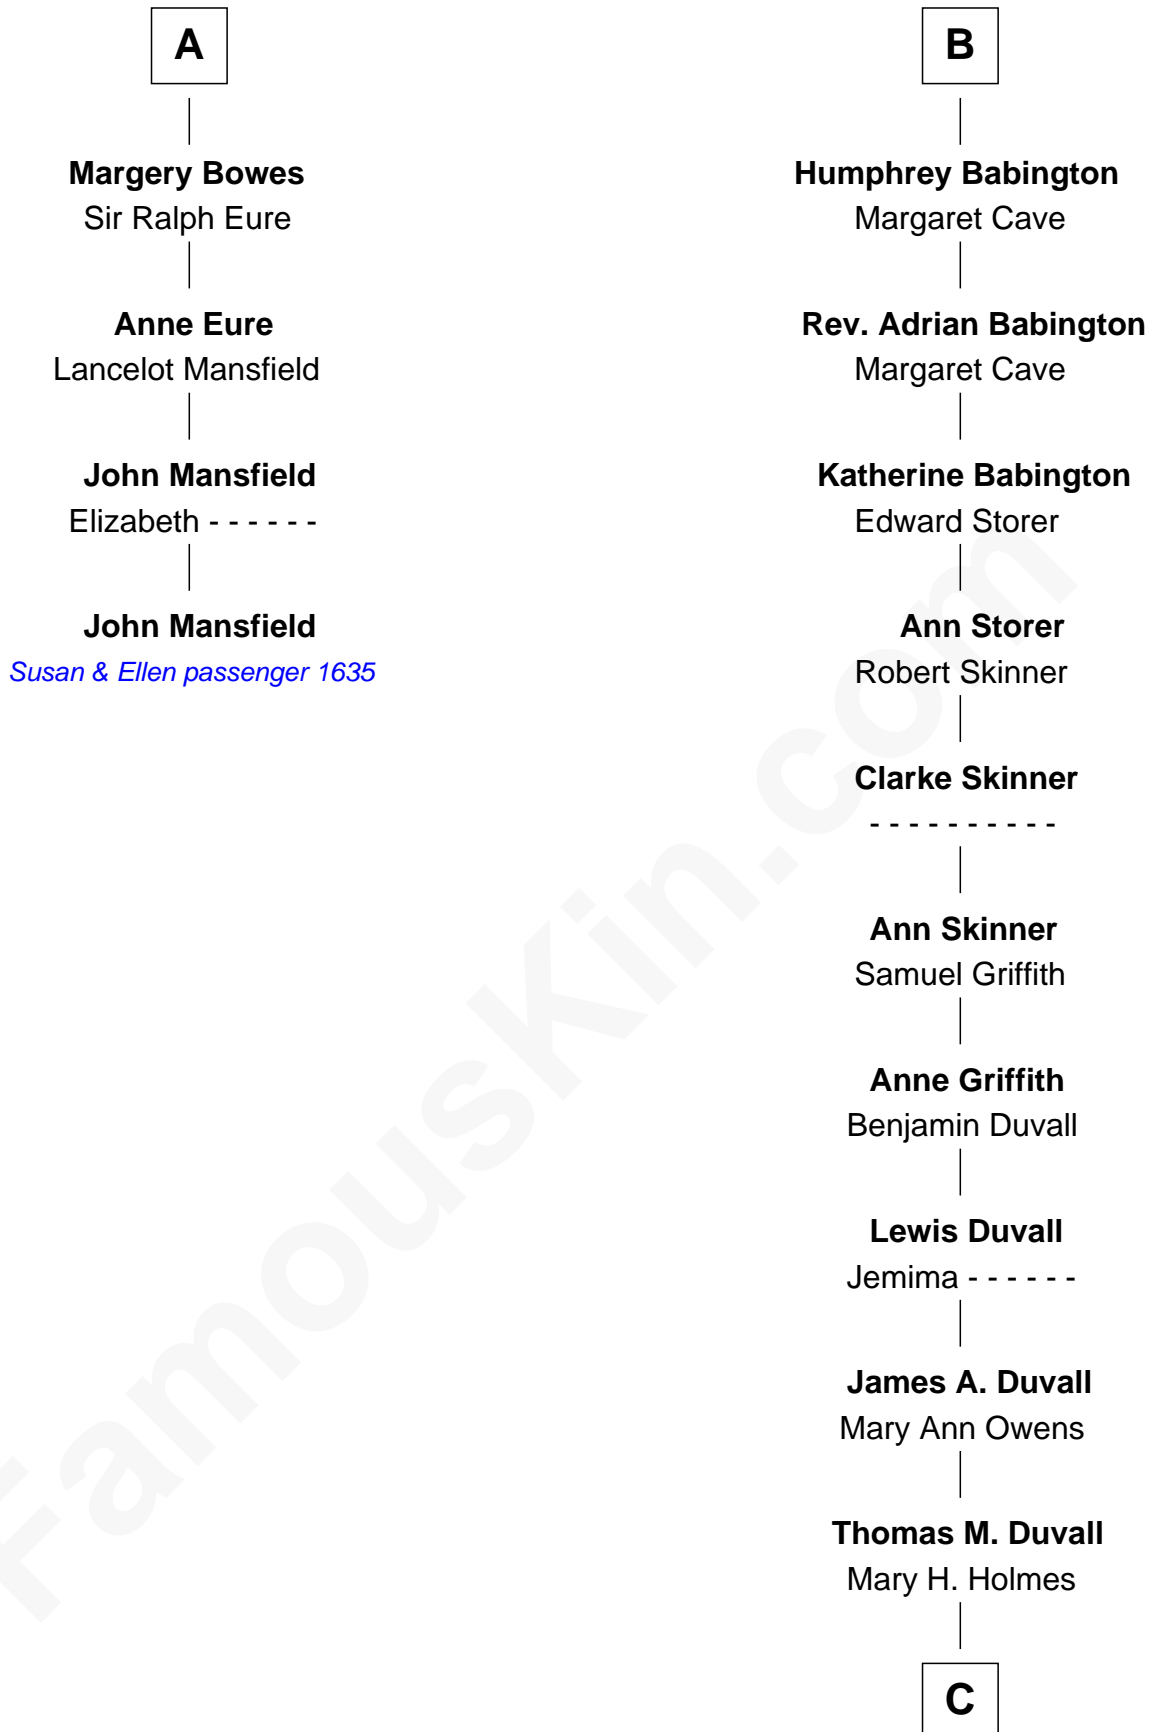

FamousKin.com Relationship Chart of

John Mansfield

(c1601 - 1674) Susan & Ellen passenger 1635

10th cousin 11 times removed of

John Dye

TV and Movie Actor - "Touched by an Angel"

Sir Maurice de Berkeley

Eve la Zouche

Joan Mytton

Eleanor Beaumont

Humphrey Babington

Thomas Babington

Eleanor Humfrey

B

C

Felix M. Duvall