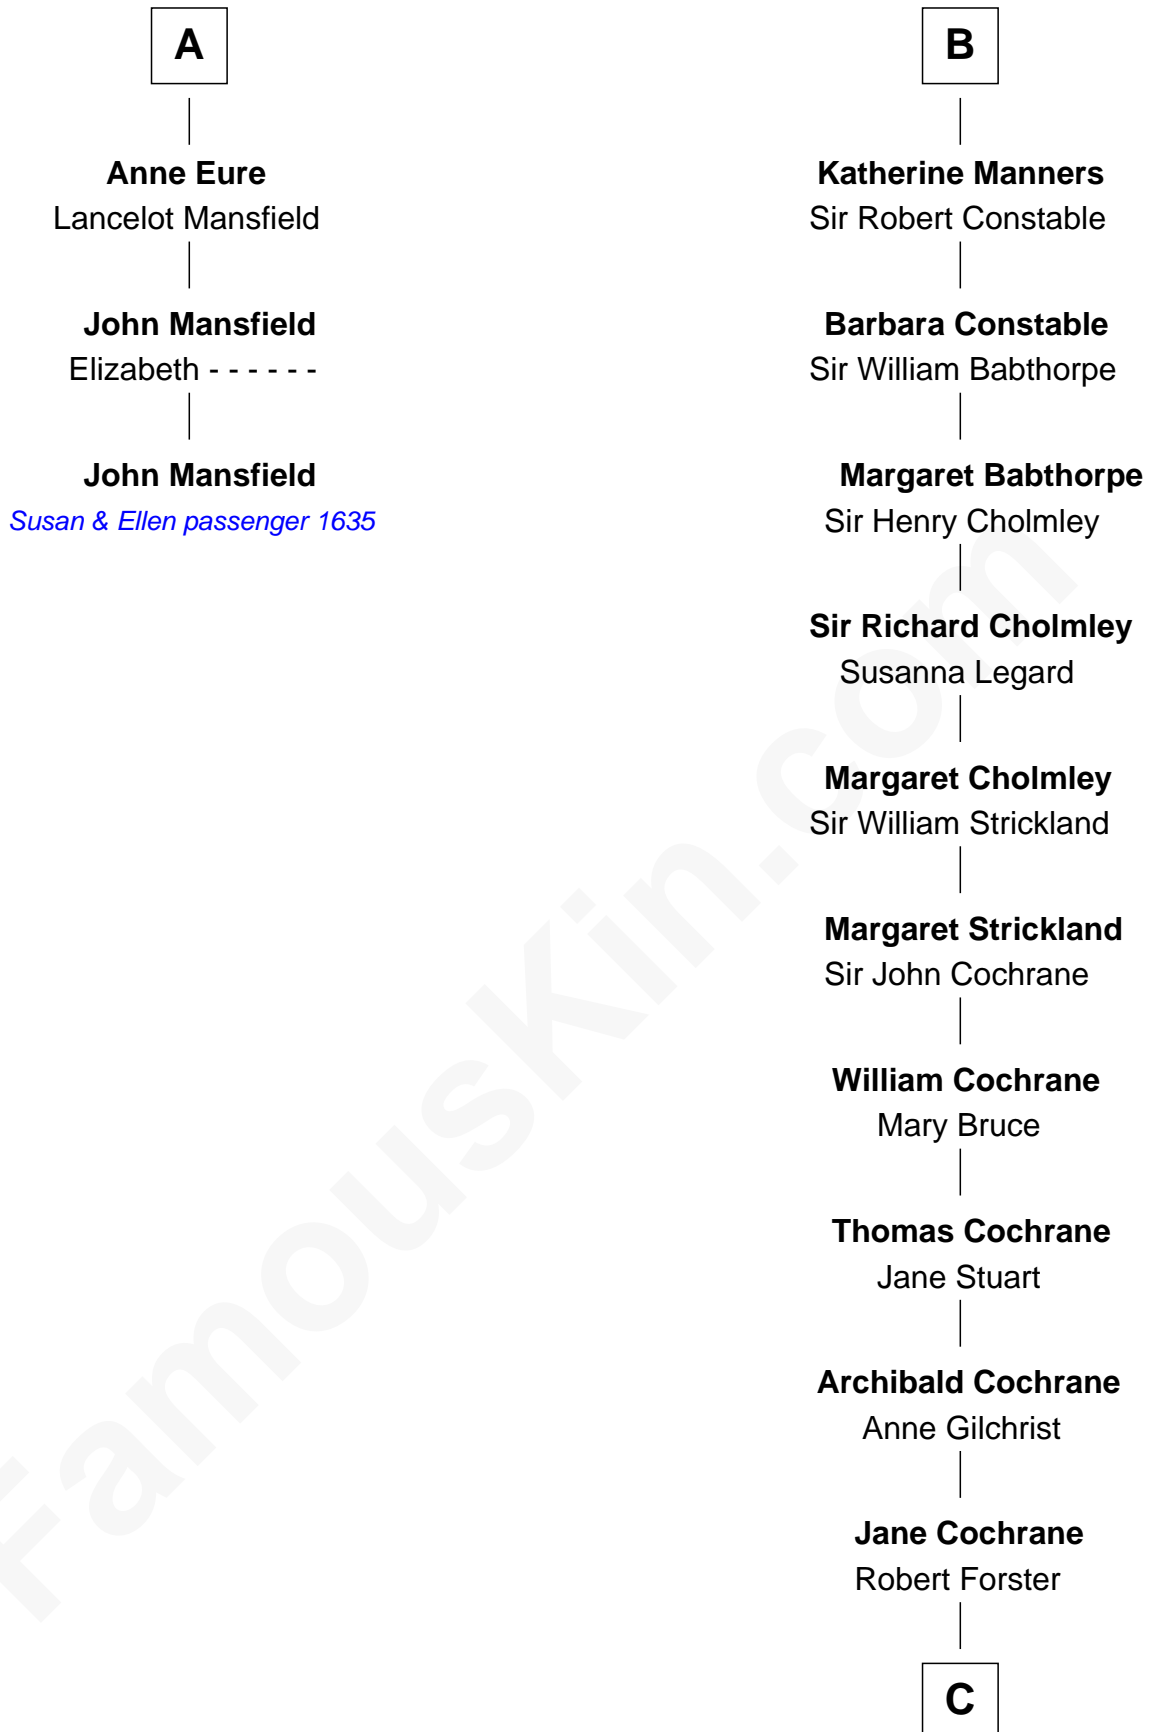

FamousKin.com Relationship Chart of

John Mansfield

(c1601 - 1674) Susan & Ellen passenger 1635

9th cousin 11 times removed of

Brian Forster

TV Actor

Edmund Fitzalan

Alice de Warenne

C

Lt-Col. Frederic Blanco Forster
Marian Jennette Sophia De Carteret

Frederic Percy Cochrane Forster
Alice Mary Biggs

Peter Cochrane Forster
Jennifer Dickens Downing

Brian Forster
TV Actor

FamousKin.com