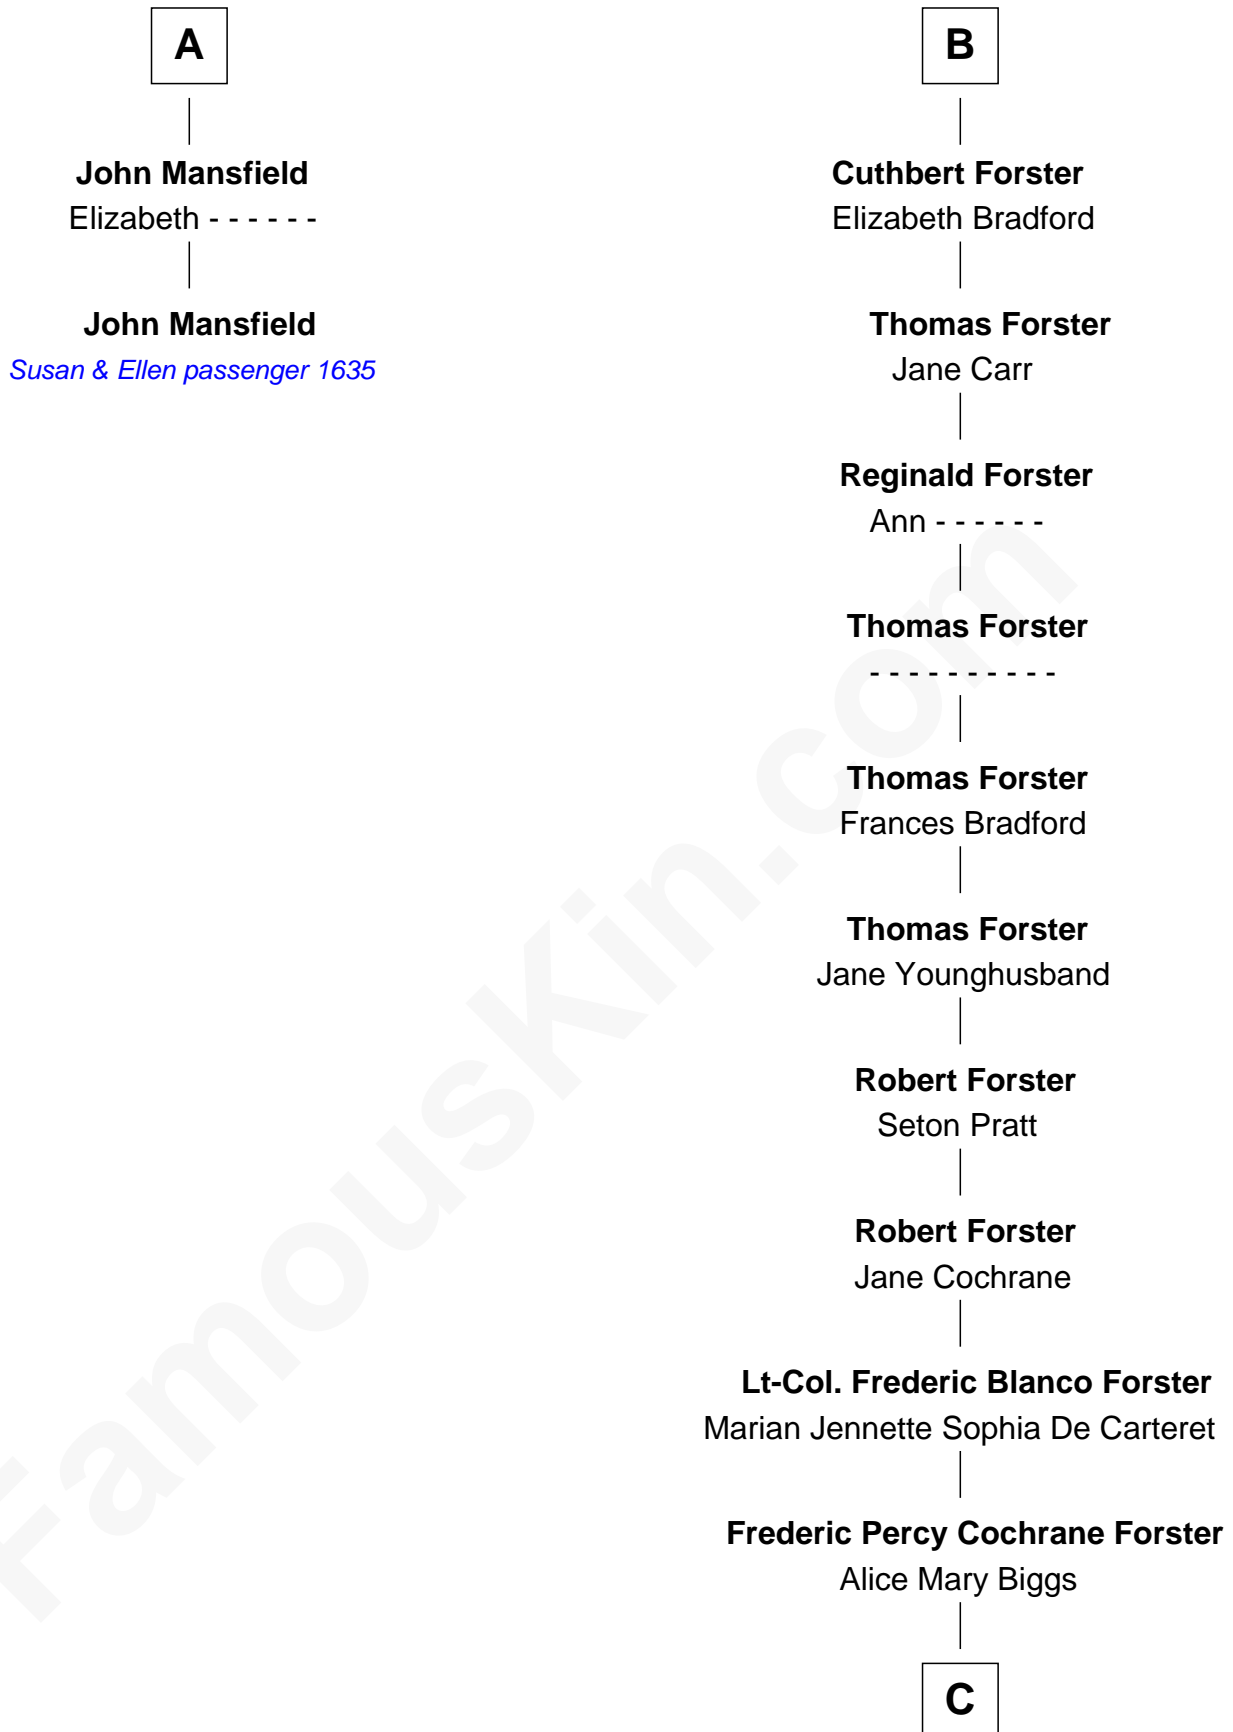

# FamousKin.com Relationship Chart of

**John Mansfield**

(c1601 - 1674) Susan & Ellen passenger 1635

8th cousin 10 times removed of

**Brian Forster**

TV Actor

**Sir Robert de Ferrers**

Joan Beaufort

**Sir Ralph Eure**  
Margery Bowes

**Anne Eure**  
Lancelot Mansfield

**A**

**Mary Ferrers**  
Ralph de Neville

**John Neville**  
Elizabeth Newmarch

**Jane de Neville**  
Sir William Gascoigne

**Sir William Gascoigne**  
Margaret Percy

**Margaret Gascoigne**  
Ralph Ogle

**Dorothy Ogle**  
Sir Thomas Forster

**Thomas Forster**  
Florence Wharton

**B**

**C**

**Peter Cochrane Forster**  
Jennifer Dickens Downing

**Brian Forster**  
*TV Actor*