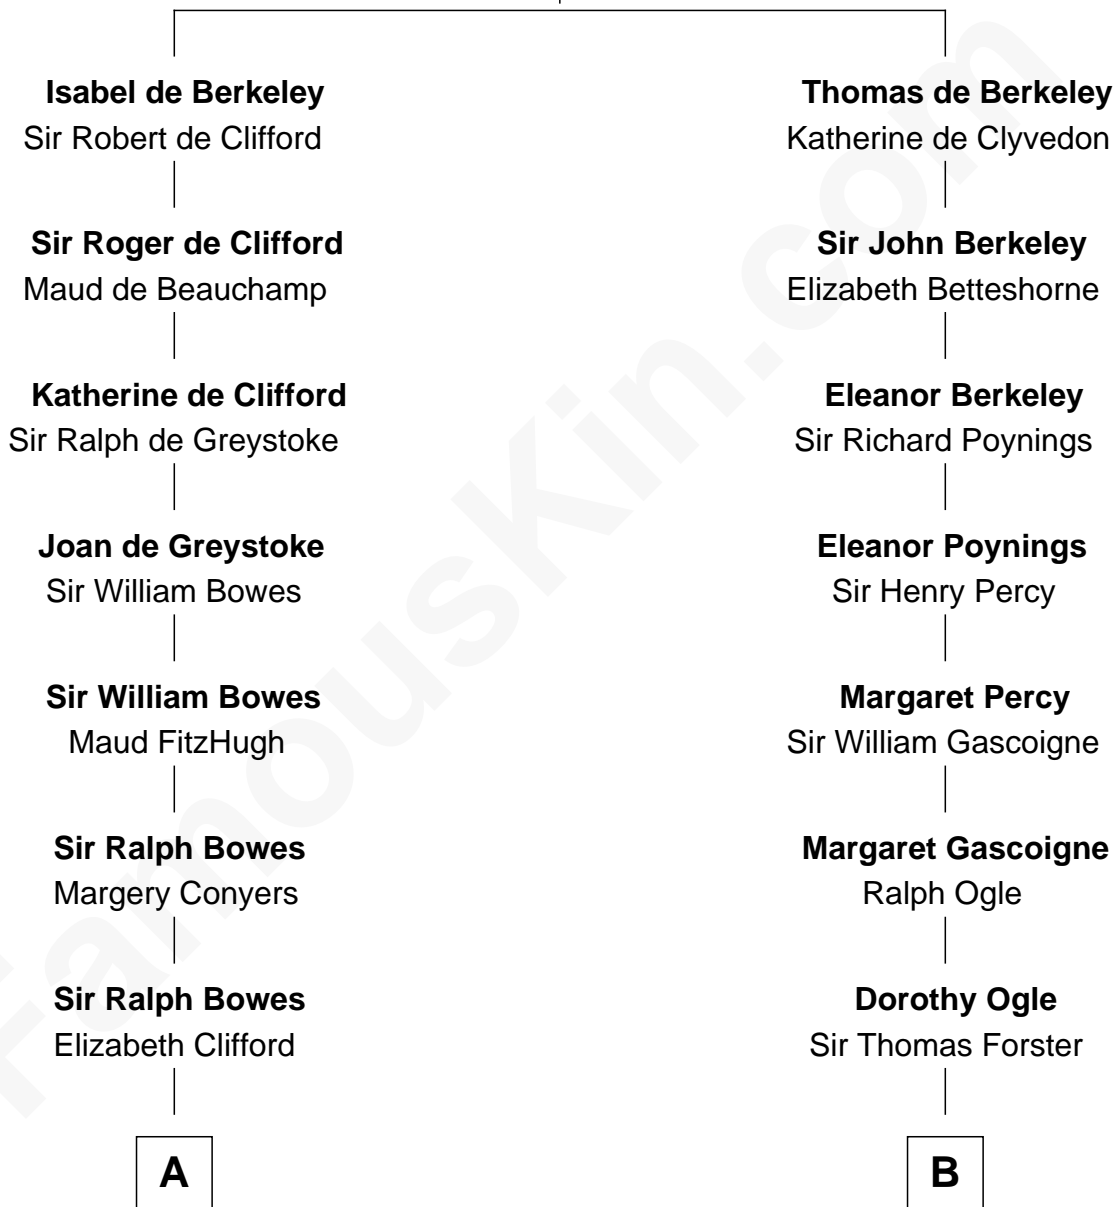

FamousKin.com Relationship Chart of

John Mansfield

(c1601 - 1674) Susan & Ellen passenger 1635

10th cousin 9 times removed of

Brian Forster

TV Actor

Sir Maurice de Berkeley

Eve la Zouche

C

Frederic Percy Cochrane Forster

Alice Mary Biggs

Peter Cochrane Forster

Jennifer Dickens Downing

Brian Forster

TV Actor

FamousKin.com