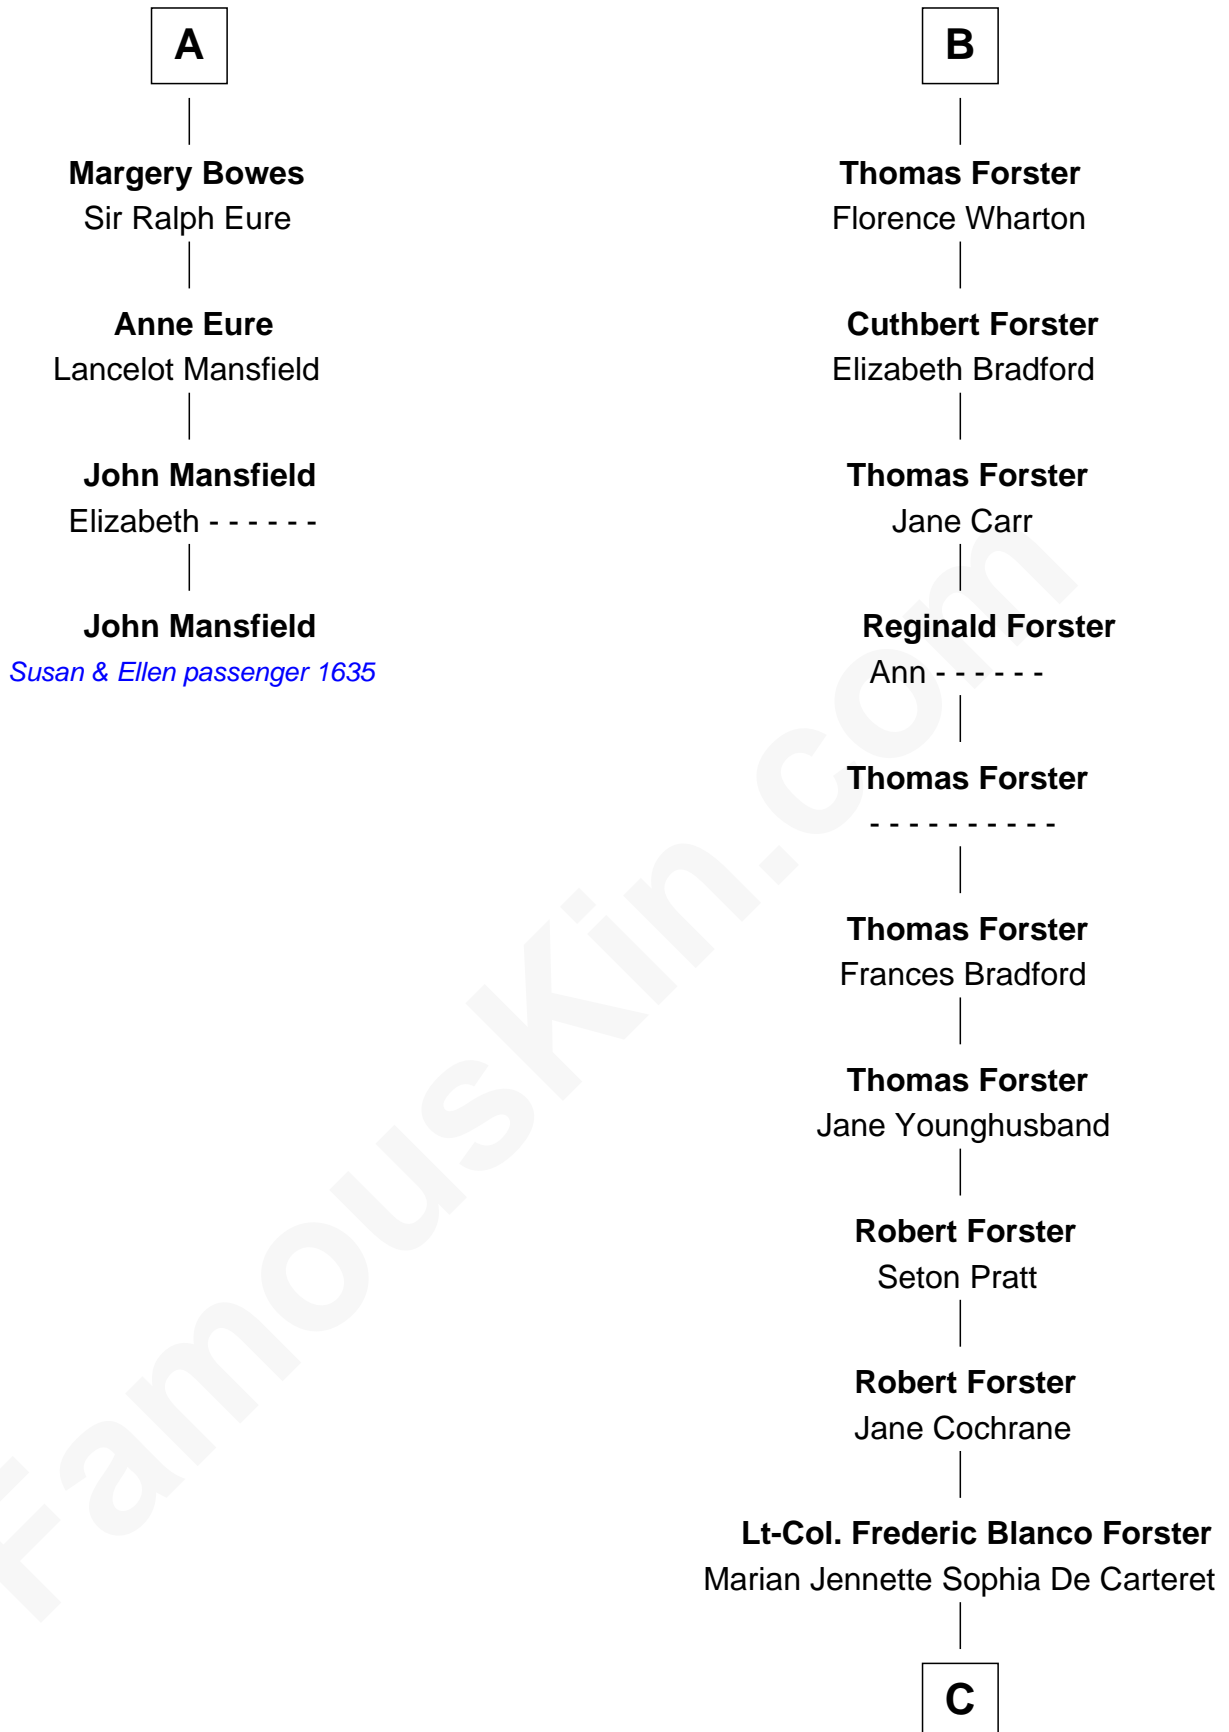

FamousKin.com Relationship Chart of

John Mansfield

(c1601 - 1674) Susan & Ellen passenger 1635

10th cousin 9 times removed of

Brian Forster

TV Actor

Sir Maurice de Berkeley

Eve la Zouche