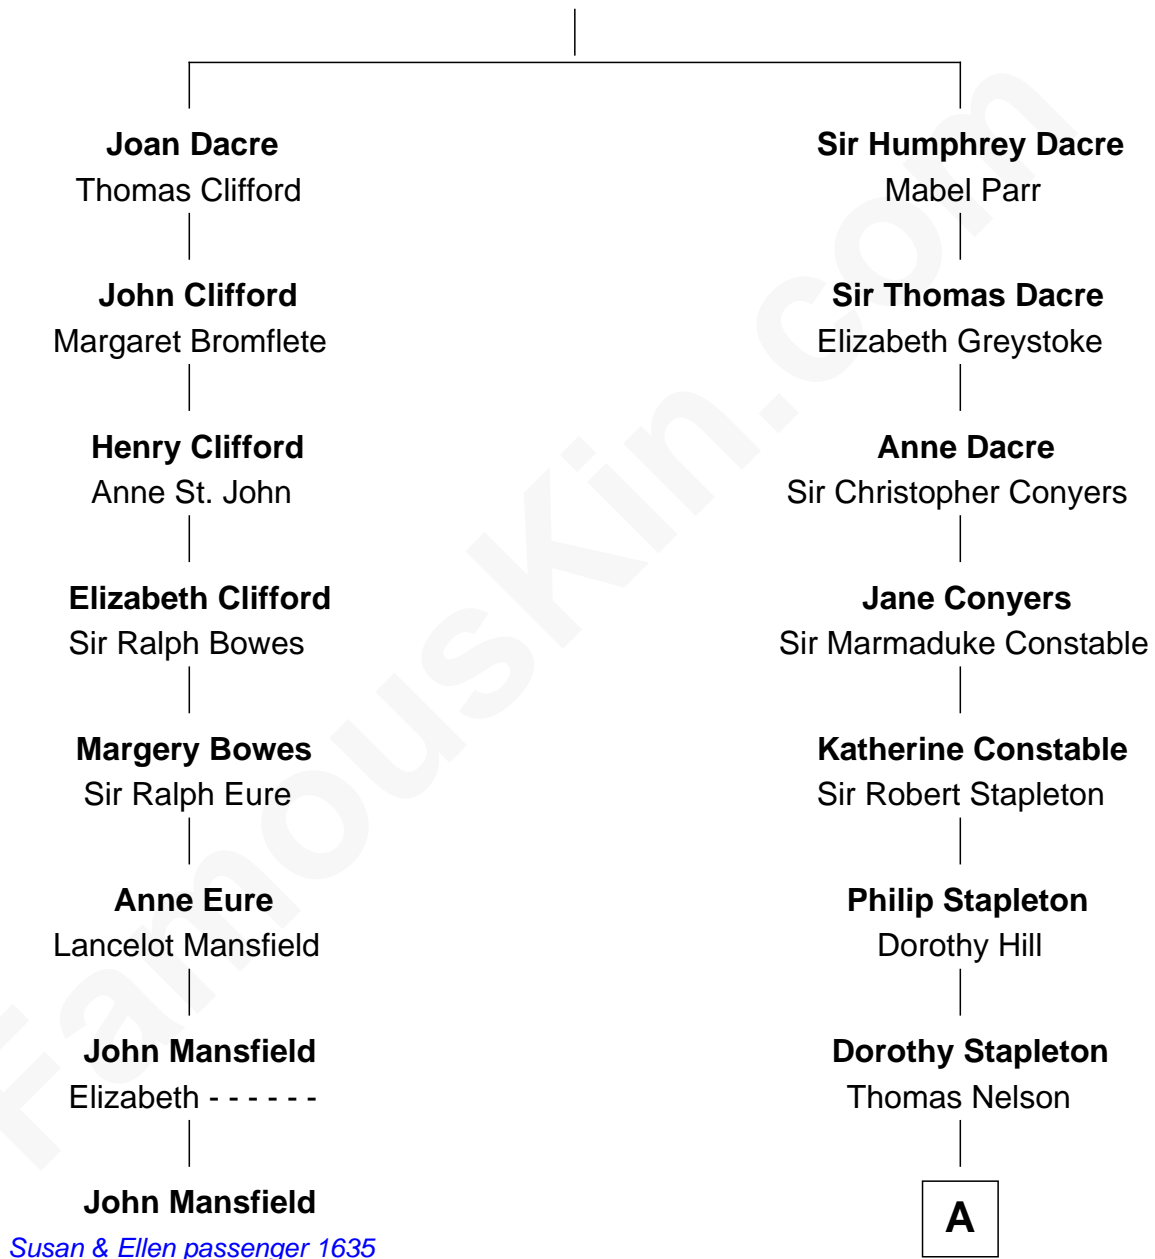

# FamousKin.com Relationship Chart of

**John Mansfield**

(c1601 - 1674) *Susan & Ellen* passenger 1635

7th cousin 10 times removed of

**Margot Kidder**

TV and Movie Actress

**Sir Thomas Dacre**

Philippe Neville

**A**

**Philip Nelson**

Elizabeth Lowell

**Joseph Nelson**

Hannah Brocklebank

**David Nelson**

Mary Atwood

**John Nelson**

Abigail Philbrick

**Hannah Nelson**

Stephen Greeley

**John Greeley**

Lavinia Brown

**Justus Greeley**

Margaret Rideout

**Margaret Q. Greeley**