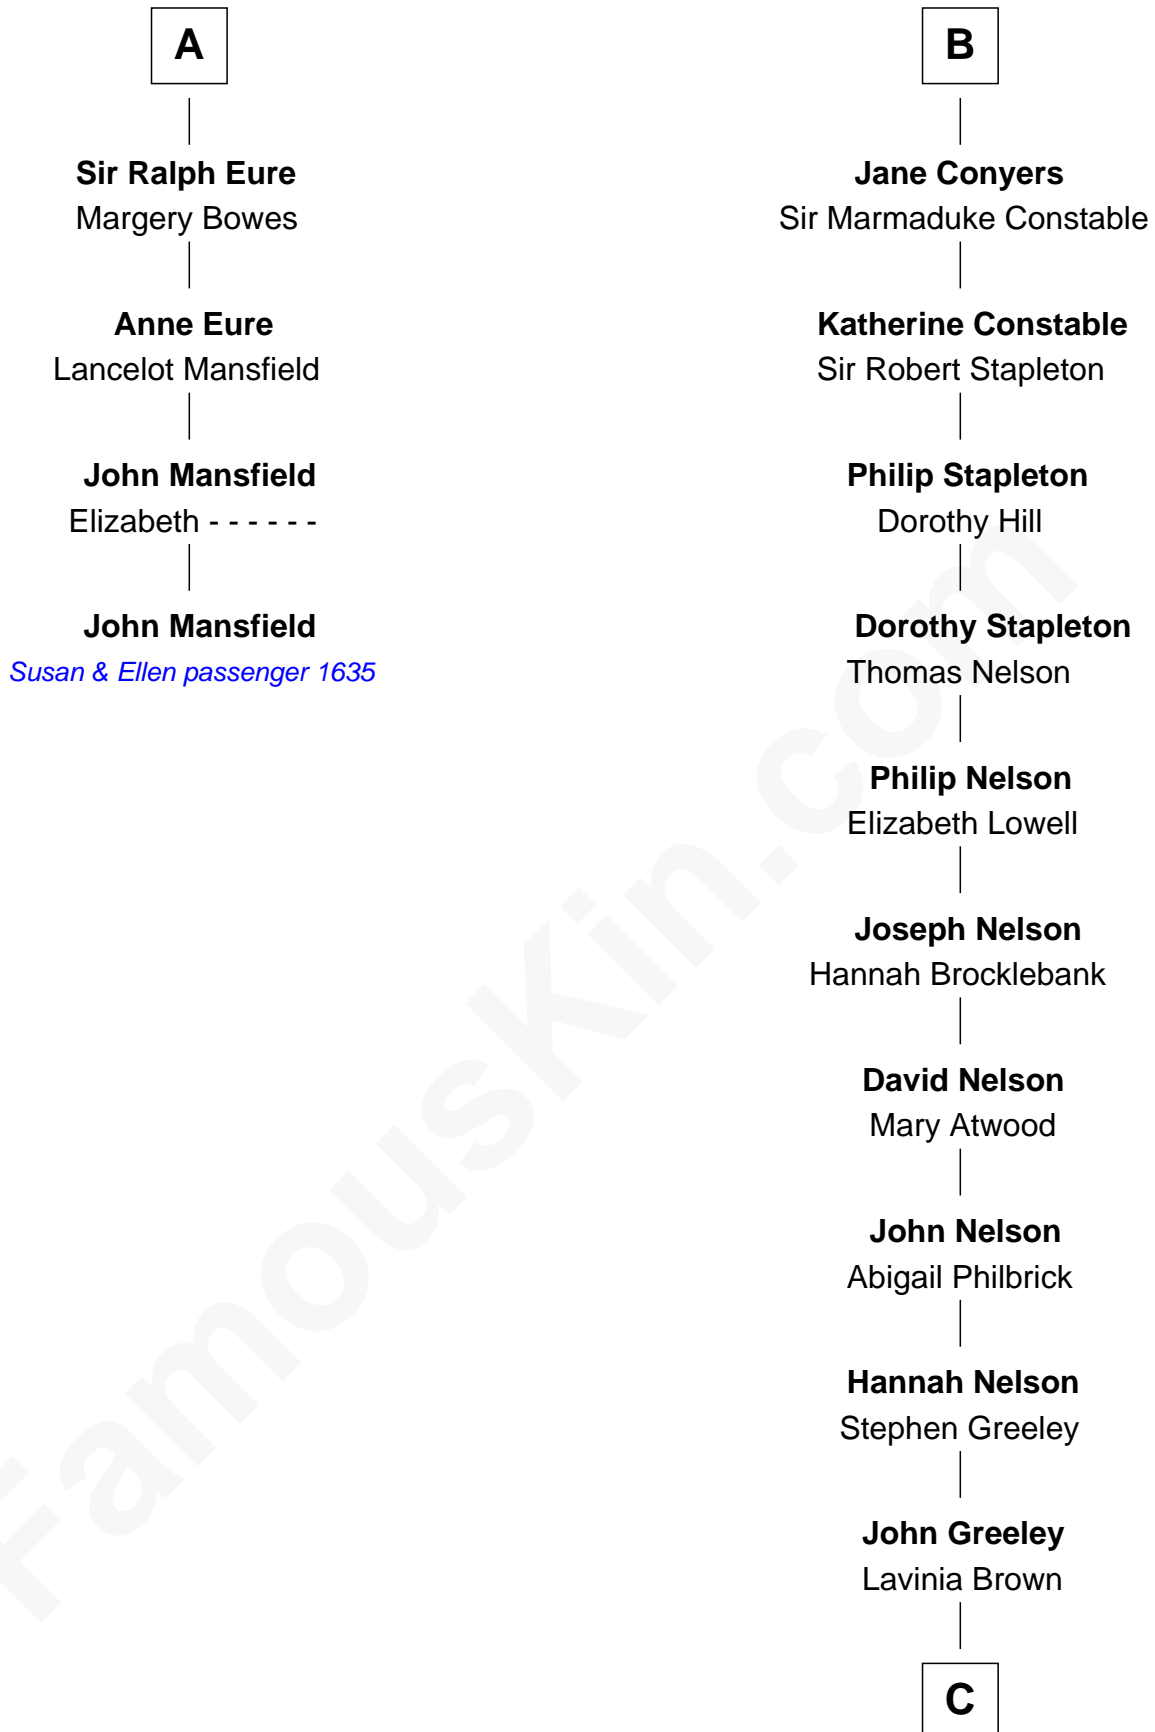

FamousKin.com Relationship Chart of

John Mansfield

(c1601 - 1674) *Susan & Ellen* passenger 1635

10th cousin 11 times removed of

Margot Kidder

TV and Movie Actress

Sir William de Ros
Margery de Badlesmere

C

Justus Greeley
Margaret Rideout

Margaret Q. Greeley
Dr. David Powell

Margaret Powell
Sidney Jesse Kidder

Kendall Kidder
Jocelyn Mary Wilson

Margot Kidder
TV and Movie Actress

FamousKin.com